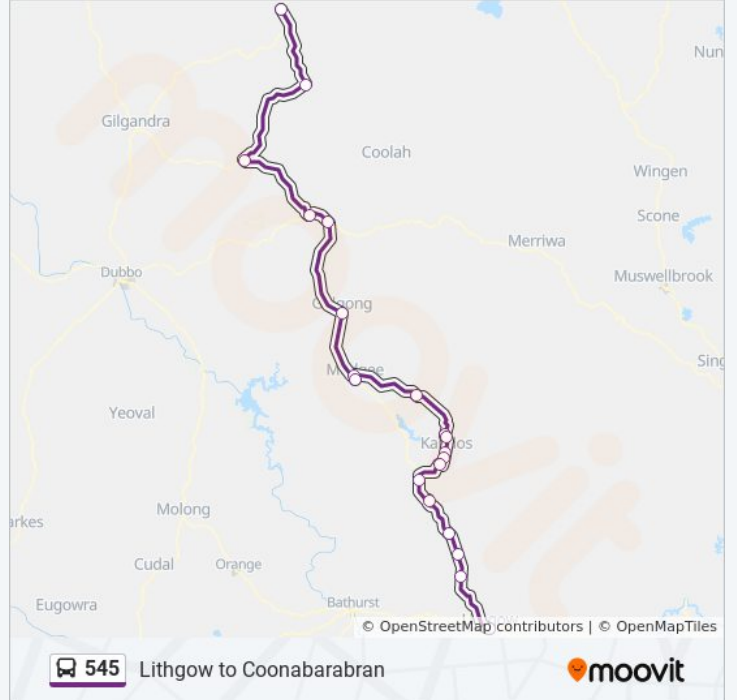

 545

Lithgow to Coonabarabran

Get The App

The 545 bus line Lithgow to Coonabarabran has one route. For regular weekdays, their operation hours are:

(1) Coonabarabran: 10:00 AM

Use the Moovit App to find the closest 545 bus station near you and find out when is the next 545 bus arriving.

Direction: Coonabarabran

20 stops

[VIEW LINE SCHEDULE](#)

- Lithgow Station, Railway Pde, Bay 3
- Cullen Bullen Coach Stop, Castlereagh Hwy
- Ben Bullen Coach Stop, Castlereagh Hwy
- Capertee Coach Stop, Castlereagh Hwy
- Running Stream Coach Stop, Castlereagh Hwy
- Ilford Coach Stop, Castlereagh Hwy
- Clandulla Coach Stop, Mead St
- Charbon Coach Stop, Cooper Dr
- Kandos Coach Stop, Ilford Rd
- Rylstone Hospital Coach Stop, Ilford Rd
- Rylstone Coach Stop, Louee St
- Lue Coach Stop, Swanston St
- Mudgee Station, Coach Stop
- Robertson Park, Market St
- Gulgong Coach Stop, Herbert St
- Craboon Junction Coach Stop
- Dunedoo Coach Stop
- Mendooran Coach Stop, Bandulla St
- Bullinda St after Renshaw St
- Coonabarabran Visitors Centre, Newell Hwy

545 bus Time Schedule

Coonabarabran Route Timetable:

Sunday	Not Operational
Monday	10:00 AM
Tuesday	Not Operational
Wednesday	Not Operational
Thursday	Not Operational
Friday	Not Operational
Saturday	Not Operational

545 bus Info

Direction: Coonabarabran

Stops: 20

Trip Duration: 325 min

Line Summary:

545 bus time schedules and route maps are available in an offline PDF at moovitapp.com. Use the [Moovit App](#) to see live bus times, train schedule or subway schedule, and step-by-step directions for all public transit in Sydney.