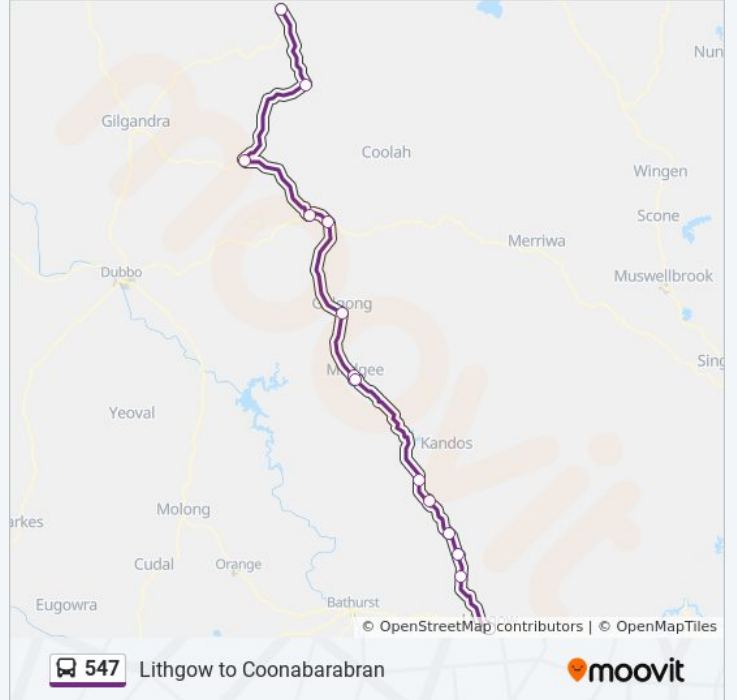

547

Lithgow to Coonabarabran

Get The App

The 547 bus line Lithgow to Coonabarabran has one route. For regular weekdays, their operation hours are:

(1) Coonabarabran: 10:00 AM

Use the Moovit App to find the closest 547 bus station near you and find out when is the next 547 bus arriving.

## Direction: Coonabarabran

14 stops

[VIEW LINE SCHEDULE](#)

Lithgow Station, Railway Pde, Bay 3  
Cullen Bullen Coach Stop, Castlereagh Hwy  
Ben Bullen Coach Stop, Castlereagh Hwy  
Capertee Coach Stop, Castlereagh Hwy  
Running Stream Coach Stop, Castlereagh Hwy  
Ilford Coach Stop, Castlereagh Hwy  
Mudgee Station, Coach Stop  
Robertson Park, Market St  
Gulgong Coach Stop, Herbert St  
Craboon Junction Coach Stop  
Dunedoo Coach Stop  
Mendooran Coach Stop, Bandulla St  
Bullinda St after Renshaw St  
Coonabarabran Visitors Centre, Newell Hwy

## 547 bus Time Schedule

Coonabarabran Route Timetable:

Sunday	Not Operational
Monday	Not Operational
Tuesday	Not Operational
Wednesday	10:00 AM
Thursday	Not Operational
Friday	10:00 AM
Saturday	Not Operational

## 547 bus Info

**Direction:** Coonabarabran

**Stops:** 14

**Trip Duration:** 300 min

**Line Summary:**

547 bus time schedules and route maps are available in an offline PDF at [moovitapp.com](https://moovitapp.com). Use the [Moovit App](#) to see live bus times, train schedule or subway schedule, and step-by-step directions for all public transit in Sydney.