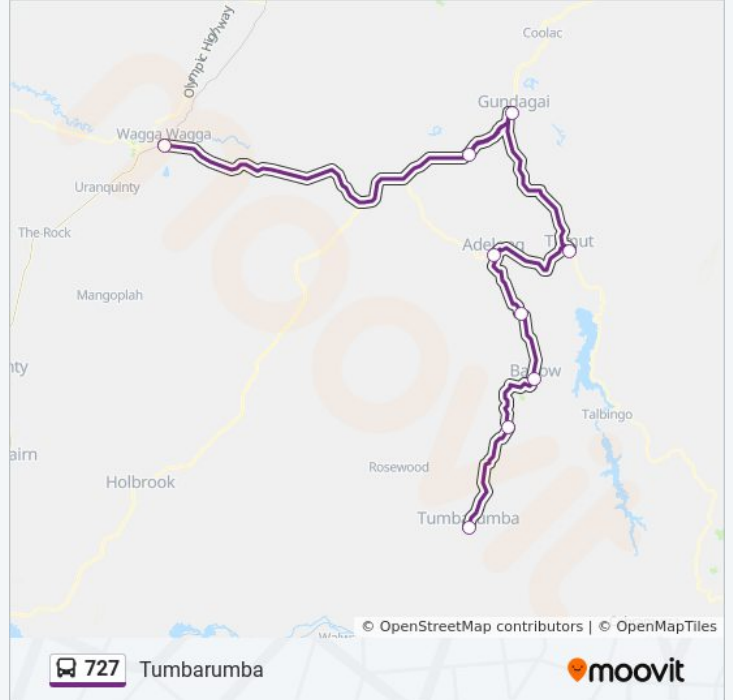

 727

Tumbarumba

Get The App

The 727 bus line Tumbarumba has one route. For regular weekdays, their operation hours are:

(1) Tumbarumba: 2:15 PM

Use the Moovit App to find the closest 727 bus station near you and find out when is the next 727 bus arriving.

Direction: Tumbarumba

9 stops

[VIEW LINE SCHEDULE](#)

Wagga Wagga Station, Coach Bay 3

Tumblong Coach Stop

Gundagai Coach Stop, Sheridan St

Tumut Coach Stop, Russell St

Adelong Coach Stop Neill St

Wondalga Coach Stop, Wondalga Rd

Batlow Coach Stop, Memorial Av

Laurel Hill Coach Stop, Batlow Rd

Tumbarumba Coach Stop, Union Lane

727 bus Time Schedule

Tumbarumba Route Timetable:

Sunday	Not Operational
Monday	Not Operational
Tuesday	Not Operational
Wednesday	2:15 PM
Thursday	Not Operational
Friday	2:15 PM
Saturday	Not Operational

727 bus Info

Direction: Tumbarumba

Stops: 9

Trip Duration: 167 min

Line Summary:

727 bus time schedules and route maps are available in an offline PDF at moovitapp.com. Use the [Moovit App](#) to see live bus times, train schedule or subway schedule, and step-by-step directions for all public transit in Sydney.