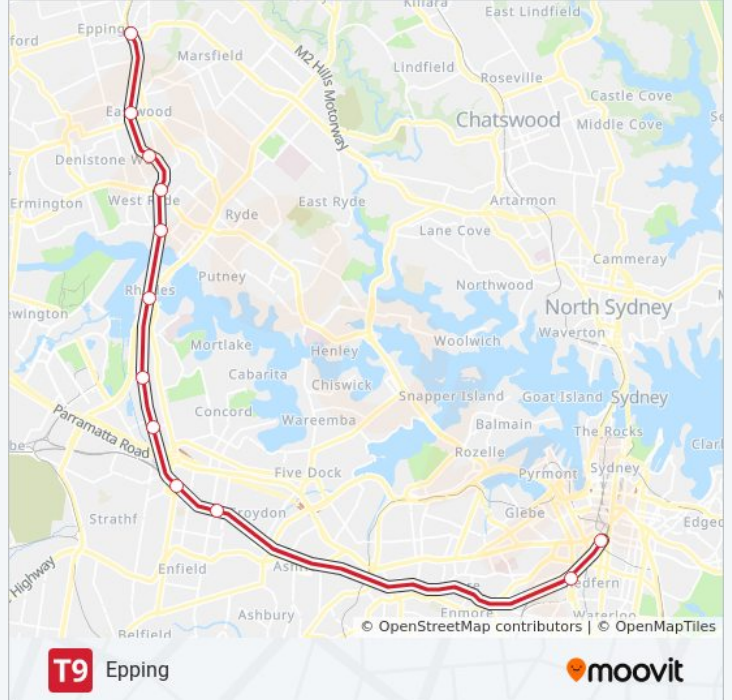

Stops: 11

Trip Duration: 34 min

Line Summary:

Direction: Epping via Strathfield
 24 stops
[VIEW LINE SCHEDULE](#)

- Berowra Station
- Mount Kuring-Gai Station
- Mount Colah Station
- Asquith Station
- Hornsby Station
- Waitara Station
- Wahroonga Station
- Warrawee Station
- Turrumurra Station
- Pymble Station
- Gordon Station
- Killara Station
- Lindfield Station
- Roseville Station
- Chatswood Station
- Artarmon Station
- St Leonards Station
- Wollstonecraft Station