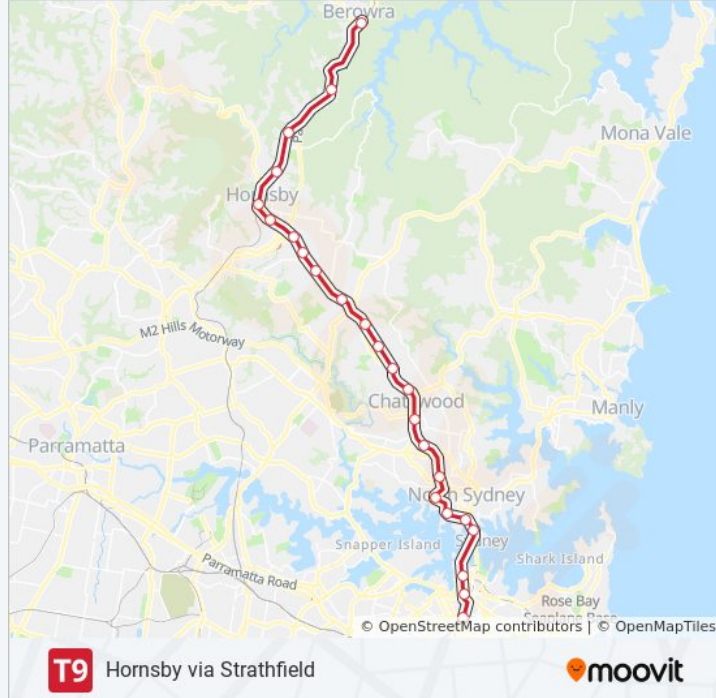

T9 train Info

Direction: Hornsby

Stops: 18

Trip Duration: 50 min

Line Summary:

Direction: Hornsby via Gordon

18 stops

[VIEW LINE SCHEDULE](#)

T9 train Info

Direction: Hornsby via Strathfield

Stops: 24

Trip Duration: 50 min

Line Summary:

Waverton Station
North Sydney Station
Milsons Point Station
Wynyard Station
Town Hall Station
Central Station

Direction: Rhodes

T9 train Info

Direction: Rhodes

Stops: 4

Trip Duration: 19 min

Line Summary:

Direction: Rhodes via Strathfield

12 stops

[VIEW LINE SCHEDULE](#)