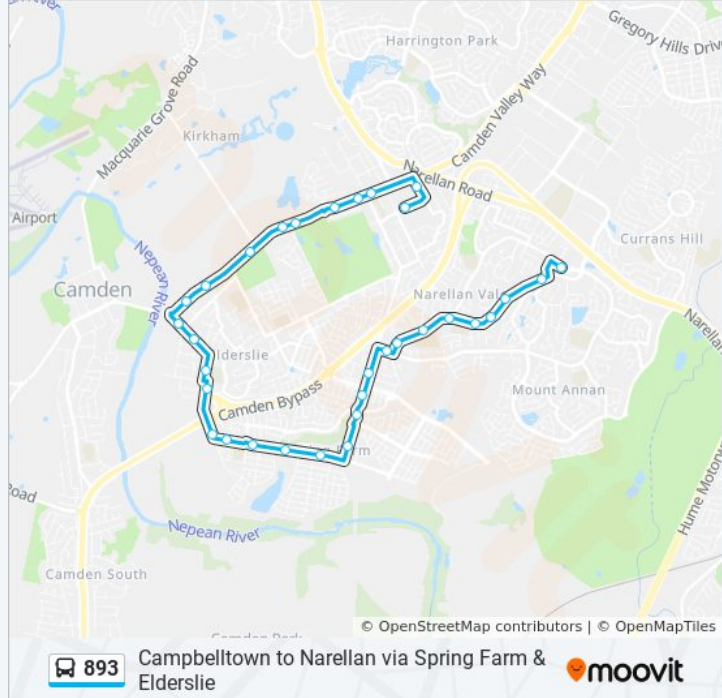

Trip Duration: 17 min

Line Summary:

Richardson Rd before Liz Kernohan Dr

Richardson Rd before Bluebell Cres

Welling Dr before Waterworth Dr

Waterworth Dr at Pearce Pl

Waterworth Dr opp Elizabeth Macarthur High School

Waterworth Dr opp Elizabeth Park

Waterworth Dr opp Narellan Vale Public School

Waterworth Dr opp Veronica Pl

Waterworth Dr at Manna Gum Rd

Mount Annan Central Shopping Centre,
Waterworth Dr

Main St after Annanvale Cct