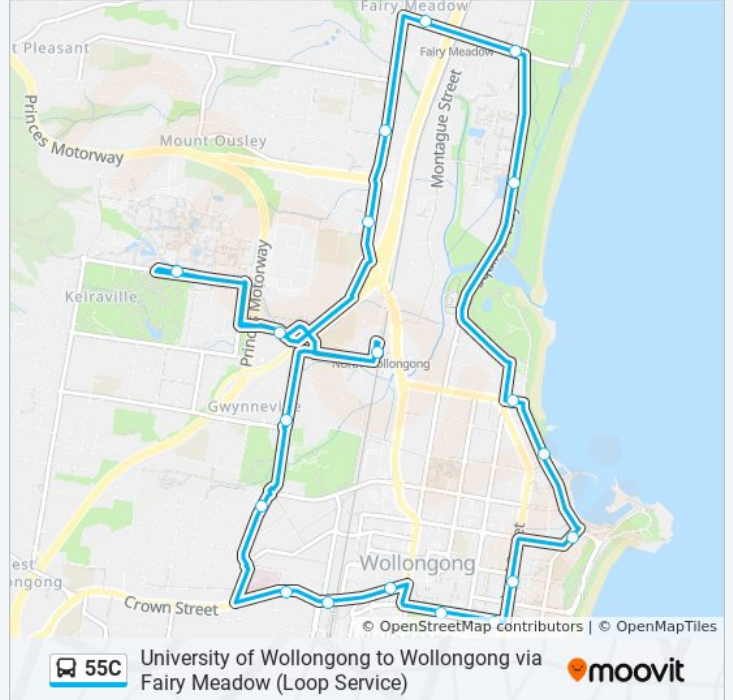

University of Wollongong, Northfields Ave, Stand C

Princes Hwy after Lysaght St

Princes Hwy after McGrath St

Elliotts Rd opp Grafton St

Elliotts Rd before Carters Lane

Squires Way opp Innovation Campus

Bourke St before Cliff Rd

Crown St opp Wollongong Hospital

Mercury St after Greenacre Rd

Foley St opp Gipps St

North Wollongong Station, Porter St

University Ave after Graham Ave

University of Wollongong, Northfields Ave, Stand C

55C bus Time Schedule

Gong Shuttle Cw Route Timetable:

Sunday	9:50 AM - 4:10 PM
Monday	7:05 AM - 9:45 PM
Tuesday	7:05 AM - 9:45 PM
Wednesday	7:05 AM - 9:45 PM
Thursday	7:05 AM - 9:45 PM
Friday	9:50 AM - 4:10 PM
Saturday	9:50 AM - 4:10 PM

55C bus Info

Direction: Gong Shuttle Cw

Stops: 20

Trip Duration: 40 min

Line Summary:

55C bus time schedules and route maps are available in an offline PDF at moovitapp.com. Use the [Moovit App](#) to see live bus times, train schedule or subway schedule, and step-by-step directions for all public transit in Sydney.