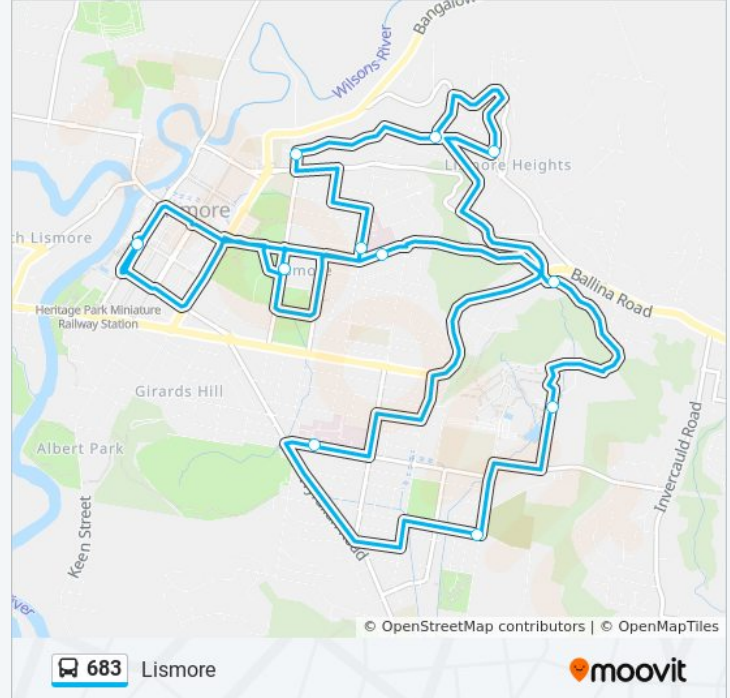

 683

Lismore

[View In Website Mode](#)

The 683 bus line Lismore has one route. For regular weekdays, their operation hours are:

(1) Lismore: 6:50 AM - 6:00 PM

Use the Moovit App to find the closest 683 bus station near you and find out when is the next 683 bus arriving.

Direction: Lismore

24 stops

[VIEW LINE SCHEDULE](#)

Lismore Town Coach Stop Molesworth St
Molesworth St after Magellan St
Conway St at Carrington St
Lismore Square, Brewster St
Hunter St opp Lismore Base Hospital
Hindmarsh St at High St
High St at Cooling St
Cooling St at Donnans Rd
Bellevue Av at High St
O'Flynn St at High St
Kellas St after Ballina Rd
Rifle Range Rd opp Southern Cross University
Military Rd opp Ross Hornshaw Park
Walker Rd at Military Rd
Nielson St at Walker St
Walker St at Dibbs St
St Vincent's Private Hospital, Dalley St
St Carthage's Primary School, Dibbs St
Ballina Rd at Dibbs St
Dibbs St at Dalziell St
Uralba St opp Lismore Base Hospital
Lismore Square, Brewster St

683 bus Info

Direction: Lismore

Stops: 24

Trip Duration: 41 min

Line Summary:

Conway St at Carrington St

Lismore Town Coach Stop Molesworth St

683 bus time schedules and route maps are available in an offline PDF at moovitapp.com. Use the [Moovit App](#) to see live bus times, train schedule or subway schedule, and step-by-step directions for all public transit in Sydney.