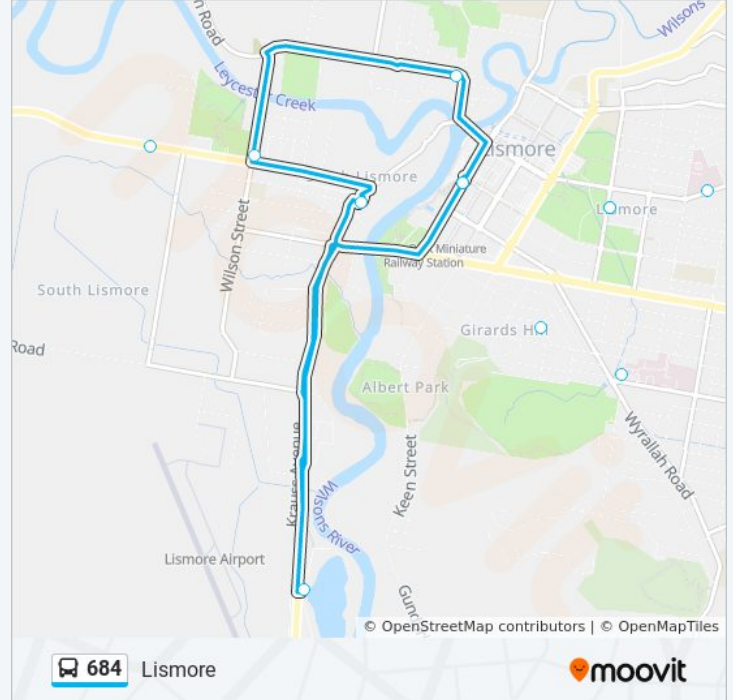

Snow St before Union St

Union St at Cook St

Union St before Rhodes St

Union St at Newbridge St

Lismore Town Coach Stop Molesworth St

684 bus time schedules and route maps are available in an offline PDF at moovitapp.com. Use the [Moovit App](#) to see live bus times, train schedule or subway schedule, and step-by-step directions for all public transit in Sydney.

[About Moovit](#) · [MaaS Solutions](#) · [Supported Countries](#) · [Mooviter Community](#)

© 2023 Moovit - All Rights Reserved

Check Live Arrival Times