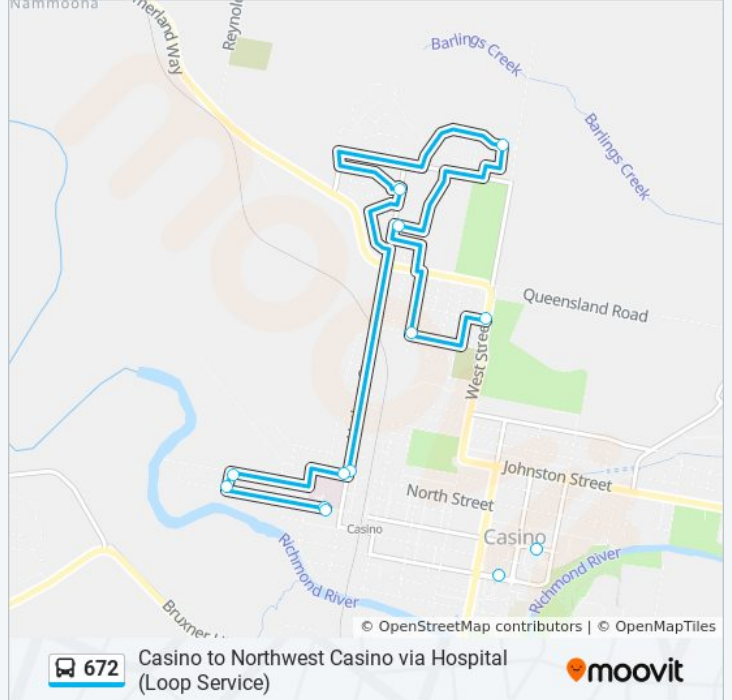

(1) Casino: 6:45 AM - 5:10 PM

Use the Moovit App to find the closest 672 bus station near you and find out when is the next 672 bus arriving.

Direction: Casino

15 stops

[VIEW LINE SCHEDULE](#)

Casino Post Office, Barker St

Casino Shopping Plaza, Canterbury St

Canterbury St opp Casino And District Memorial Hospital

Gillett St at Canterbury St

North St at Hotham St

Hotham St at Cascade Dr

Fairway Dr opp Laurel Av

Oak Av at Hotham St

Colches St N at McDougall St

Sandilands St at West St

Casino West Post Office, Hotham St

Fergusson St at Gillett St

Casino And District Memorial Hospital, Canterbury St

Casino Post Office, Barker St

Casino Shopping Plaza, Canterbury St

672 bus Info

Direction: Casino

Stops: 15

Trip Duration: 23 min

Line Summary:

672 bus time schedules and route maps are available in an offline PDF at moovitapp.com. Use the [Moovit App](#) to see live bus times, train schedule or subway schedule, and step-by-step directions for all public transit in Sydney.