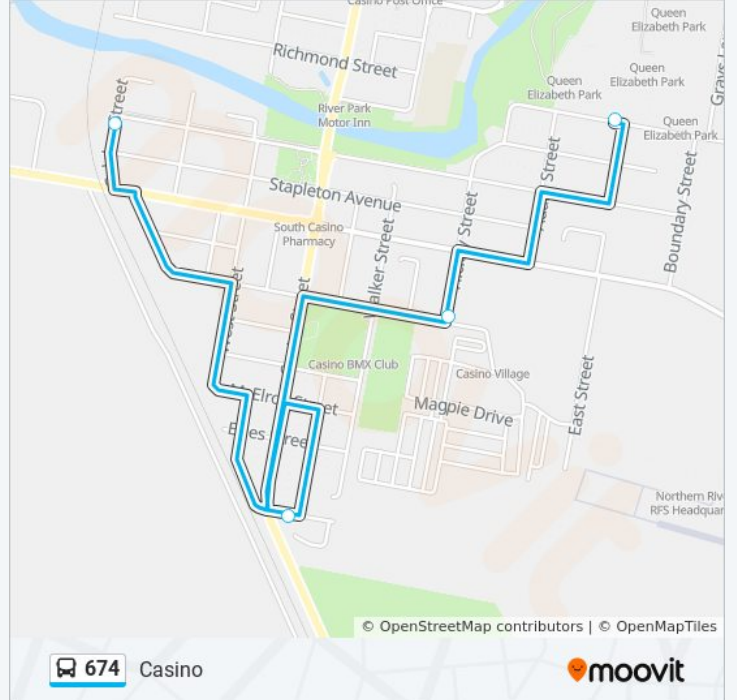

674

Casino

Get The App

The 674 bus line Casino has one route. For regular weekdays, their operation hours are:

(1) Casino: 6:25 AM - 4:50 PM

Use the Moovit App to find the closest 674 bus station near you and find out when is the next 674 bus arriving.

**Direction: Casino**

8 stops

[VIEW LINE SCHEDULE](#)

- Casino Post Office, Barker St
- Casino Shopping Plaza, Canterbury St
- Hartley St before East St
- Hickey St before Light St
- Bennett St before The Summerland Way
- Colches St S at Lennox St
- Casino Post Office, Barker St
- Casino Shopping Plaza, Canterbury St

**674 bus Time Schedule**

Casino Route Timetable:

Sunday	Not Operational
Monday	Not Operational
Tuesday	6:25 AM - 4:50 PM
Wednesday	6:25 AM - 4:50 PM
Thursday	6:25 AM - 4:50 PM
Friday	Not Operational
Saturday	Not Operational

**674 bus Info**

**Direction:** Casino

**Stops:** 8

**Trip Duration:** 12 min

**Line Summary:**

674 bus time schedules and route maps are available in an offline PDF at [moovitapp.com](https://moovitapp.com). Use the [Moovit App](#) to see live bus times, train schedule or subway schedule, and step-by-step directions for all public transit in Sydney.