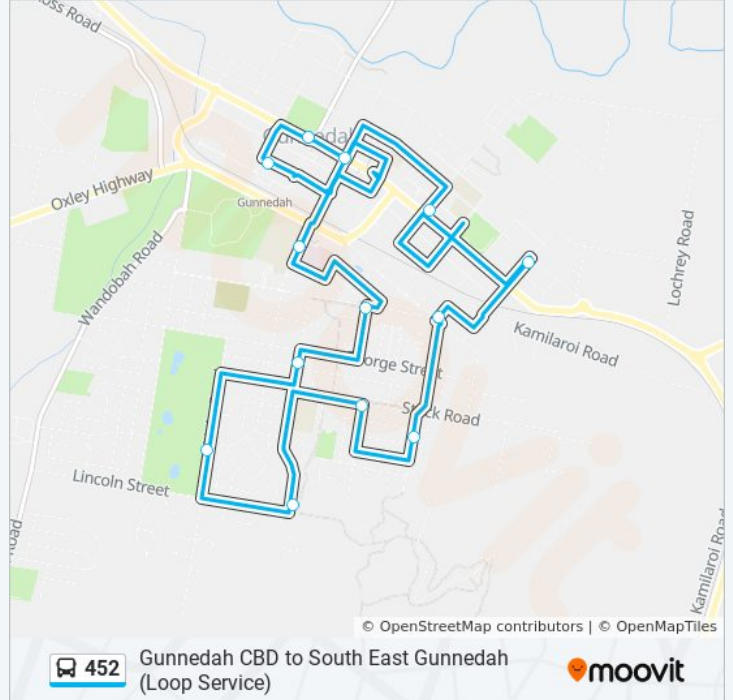

452

Gunnedah CBD to South East Gunnedah (Loop Service)

Get The App

The 452 bus line Gunnedah CBD to South East Gunnedah (Loop Service) has one route. For regular weekdays, their operation hours are:

(1) Gunnedah: 9:30 AM - 4:30 PM

Use the Moovit App to find the closest 452 bus station near you and find out when is the next 452 bus arriving.

Direction: Gunnedah

14 stops

[VIEW LINE SCHEDULE](#)

- Wolesley Park, Conadilly St
- Henry St at Conadilly St
- Carroll St at Bloomfield St
- Arthur Heath Park, Wentworth St
- Gunnedah Nursing Home, Apex Rd
- Goodwin Rd at Stock Rd
- Bridge St at Lincoln St
- Links Rd opp Gallen Av
- Bridge St at Edward St
- Wilga St at Hunter St
- Marquis St opp Gunnedah District Health Service
- Marquis St at Conadilly St
- Barber St before Tempest St
- Wolesley Park, Conadilly St

452 bus Time Schedule

Gunnedah Route Timetable:

Sunday	Not Operational
Monday	9:30 AM - 4:30 PM
Tuesday	9:30 AM - 4:30 PM
Wednesday	9:30 AM - 4:30 PM
Thursday	9:30 AM - 4:30 PM
Friday	Not Operational
Saturday	Not Operational

452 bus Info

Direction: Gunnedah

Stops: 14

Trip Duration: 25 min

Line Summary:

452 bus time schedules and route maps are available in an offline PDF at moovitapp.com. Use the [Moovit App](#) to see live bus times, train schedule or subway schedule, and step-by-step directions for all public transit in Sydney.