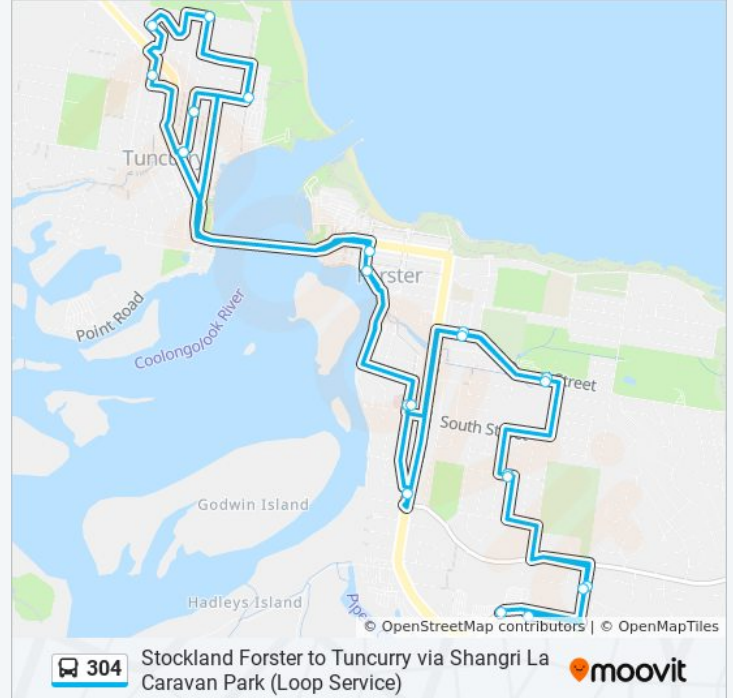

Breckenridge St after Piper Lane

Forster Private Hospital, Breckenridge St

Bruce St after Breckenridge St

Bruce St before Little St

Little St at Memorial Dr

Manning St opp John Wright Park

Wharf St and Kent St

Wharf St near Beach St

Tuncurry Bowling Club, Parkes St

Beach St at Manning St

Bent St near South St

Bent St near Lake St

Bent St before Manning St

Manning St near tuncurry St

The Lakes Way opp Tuncurry Cemetery

The Lakes Way before Grandis Dr

The Lakes Way before Chapmans Rd

Chapmans Rd before Grandis Dr

Grandis Dr and Viloa Ct

Caley Cres after Serrata Ct

Grandis Dr near Asplenii Cres

Grandis Dr and Margina Cl

Great Lakes College, The Lakes Way

Tuncurry Cemetery, The Lakes Way

Manning St opp Wilson St

Flora Pde near North St

Flora Pde opp Heath Av

Heath Ave after Flora Pde

Pacific Pde and Parkes St

Parkes St at Pineview Cl

North St and Wharf St

North St st Beach St

Beach St and Wallis St