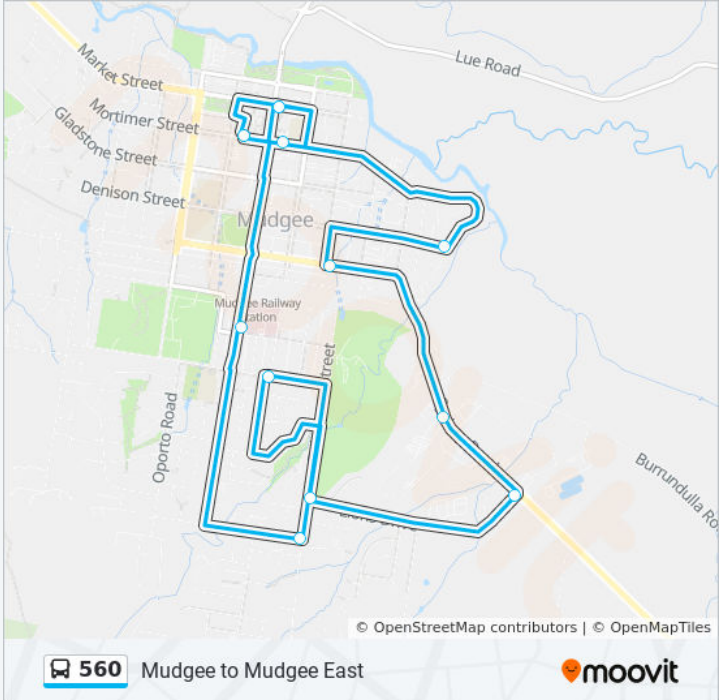

Direction: Mudgee

13 stops

[VIEW LINE SCHEDULE](#)

Mortimer Centre, Mortimer
St90-94 Mortimer Street, Mudgee

Town Centre Shopping, Mortimer St

Market St and Church
St56 Market Street, Mudgee

Mudgee District Hospital, Church
StChurch Street, Mudgee

Spring Rd at Robertson St2 Spring Road, Mudgee

Madeira Rd at Bawden
Rd31 Madeira Road, Mudgee

Robertson St at Lions Dr

Homeworks Centre, Lions Dr

Sydney Rd opp Industrial Rd

Horatio St at Lawson
St71 Lawson Street, Mudgee

Cedar Ave at Mulgoa
Way2 Cedar Avenue, Mudgee

Market St and Church
St56 Market Street, Mudgee

Mortimer Centre, Mortimer
St90-94 Mortimer Street, Mudgee

560 bus Time Schedule

Mudgee Route Timetable:

Sunday	Not Operational
Monday	10:02 AM - 4:15 PM
Tuesday	10:02 AM - 4:15 PM
Wednesday	10:02 AM - 4:15 PM
Thursday	10:02 AM - 4:15 PM
Friday	10:02 AM - 4:15 PM
Saturday	Not Operational

560 bus Info

Direction: Mudgee

Stops: 13

Trip Duration: 28 min

Line Summary:

560 bus time schedules and route maps are available in an offline PDF at moovitapp.com. Use the [Moovit App](#) to see live bus times, train schedule or subway schedule, and step-by-step directions for all public transit in Sydney.