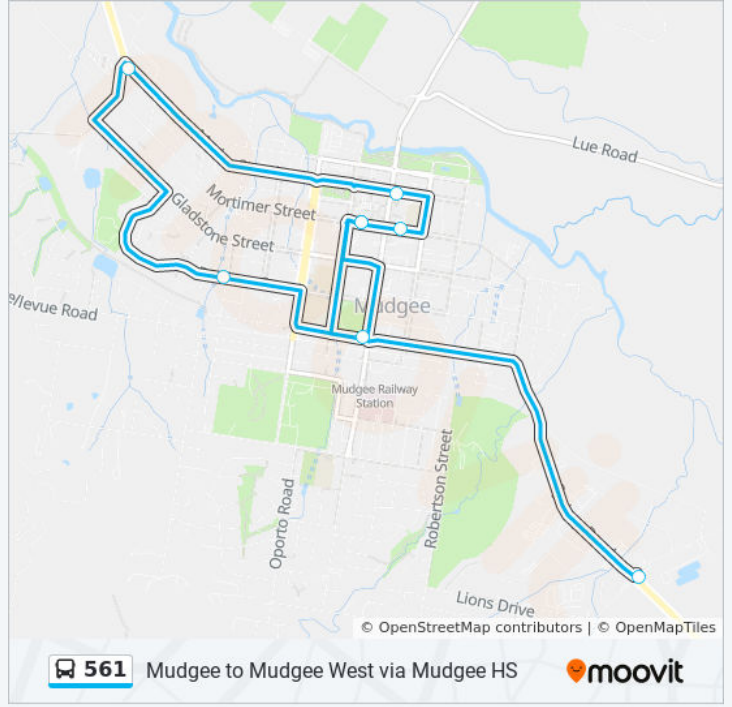

Direction: Mudgee

8 stops

[VIEW LINE SCHEDULE](#)

Burrundulla Rd at Sydney Rd

Mortimer Centre, Mortimer
St90-94 Mortimer Street, Mudgee

Town Centre Shopping, Mortimer St

Market St and Church
St56 Market Street, Mudgee

Market St at Bell St

Denison St at Cox St116 Denison Street, Mudgee

Horatio St opp Mudgee Fire
Station4 Horatio Street, Mudgee

Mortimer Centre, Mortimer
St90-94 Mortimer Street, Mudgee

561 bus Time Schedule

Mudgee Route Timetable:

Sunday	Not Operational
Monday	9:10 AM - 5:08 PM
Tuesday	9:10 AM - 5:08 PM
Wednesday	9:10 AM - 5:08 PM
Thursday	9:10 AM - 5:08 PM
Friday	9:10 AM - 5:08 PM
Saturday	Not Operational

561 bus Info

Direction: Mudgee

Stops: 8

Trip Duration: 17 min

Line Summary:

 **561**

Mudgee to Mudgee West via Mudgee HS

© OpenStreetMap contributors | © OpenMapTiles