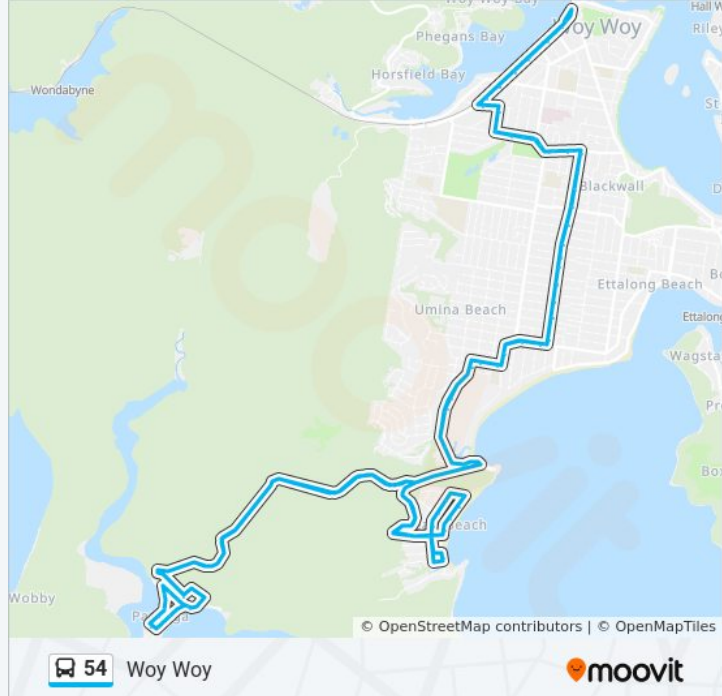

Direction: Umina Beach

69 stops

[VIEW LINE SCHEDULE](#)

- Woy Woy Station, Stand E
- Deepwater Plaza, Railway St
- Railway St at Station St
- Railway St at Melba Rd
- 152 Railway St
- Railway St after Rawson Rd
- Railway St before Macarthur Pde
- MacArthur Pde after Railway St
- Cogra Rd after Walford St
- Cogra Rd at Dunban Rd
- Dunban Rd opp Everglades Country Club
- Dunban Rd at Angler St
- Dunban Rd at Ocean Beach Rd
- Ocean Beach Rd opp Rogers Park
- Peninsula Community Centre, McMasters Rd
- McMasters Rd at Fairview St
- Trafalgar Ave at McMasters Rd
- Trafalgar Ave before Balaclava Ave
- Trafalgar Ave at Waterloo Ave
- Trafalgar Ave at Gallipoli Ave
- Trafalgar Ave at Gwendolen Ave
- Trafalgar Ave at Bourke Rd

54 bus Info

Direction: Woy Woy

Stops: 93

Trip Duration: 18 min

Line Summary:

Peninsula Community Centre, McMasters Rd

McMasters Rd at Fairview St

Trafalgar Ave at McMasters Rd

Bay St opp Meroo Ave

Meroo Ave at Patonga St

Patonga St at Brisk St

Patonga St after Brisk St

Patonga St before Jacaranda Ave

Jacaranda Ave before Patonga St

Jacaranda Ave before Bay St

Patonga Dr at Bay St