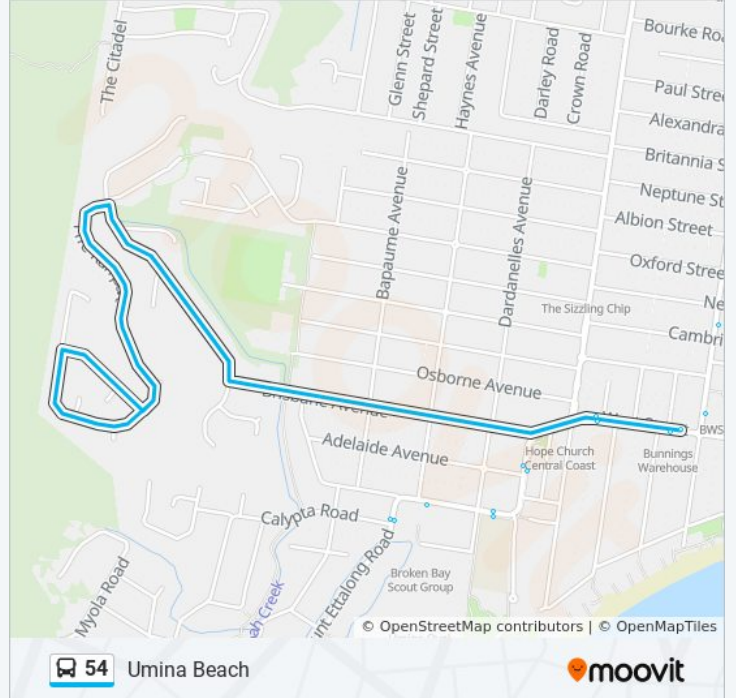

Direction: Umina Beach

69 stops

[VIEW LINE SCHEDULE](#)

- Woy Woy Station, Stand E
- Deepwater Plaza, Railway St
- Railway St at Station St
- Railway St at Melba Rd
- 152 Railway St
- Railway St after Rawson Rd
- Railway St before Macarthur Pde
- MacArthur Pde after Railway St
- Cogra Rd after Walford St
- Cogra Rd at Dunban Rd
- Dunban Rd opp Everglades Country Club
- Dunban Rd at Angler St
- Dunban Rd at Ocean Beach Rd
- Ocean Beach Rd opp Rogers Park
- Peninsula Community Centre, McMasters Rd
- McMasters Rd at Fairview St
- Trafalgar Ave at McMasters Rd
- Trafalgar Ave before Balaclava Ave
- Trafalgar Ave at Waterloo Ave
- Trafalgar Ave at Gallipoli Ave
- Trafalgar Ave at Gwendolen Ave
- Trafalgar Ave at Bourke Rd

Diamond Rd before Beryl Bvd

Beryl Bvd before Coral Cres

Coral Cres opp Beryl Bvd

Coral Cres opp Agate Ave

Coral Cres before Agate Ave

Pearl Beach Dr at Diamond Rd

Pearl Beach Dr opp Jade Pl

Mount Ettalong Rd opp Berrima Cres (Hail & Ride)

54 bus Info

Direction: Woy Woy

Stops: 93

Trip Duration: 18 min

Line Summary:

Peninsula Community Centre, McMasters Rd

McMasters Rd at Fairview St

Trafalgar Ave at McMasters Rd