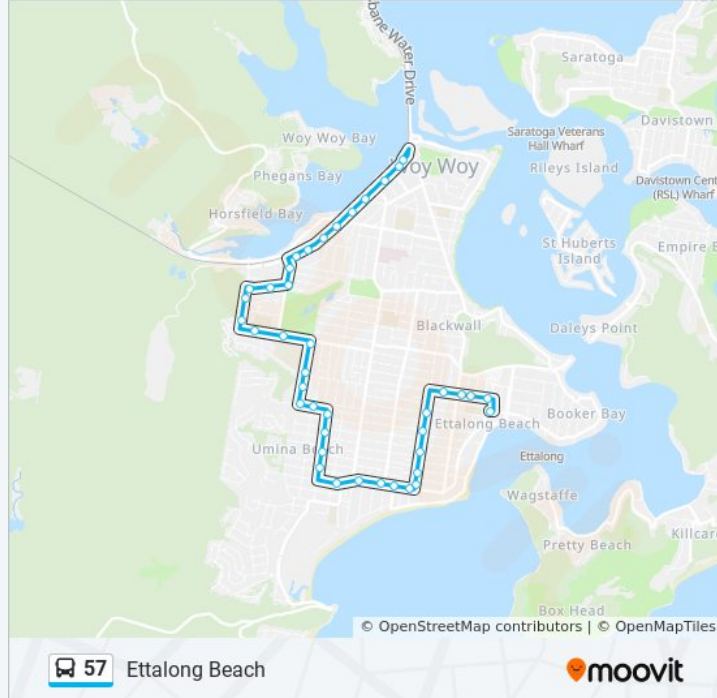

Direction: Ettalong Beach

41 stops

[VIEW LINE SCHEDULE](#)

- Woy Woy Station, Stand E
- Deepwater Plaza, Railway St
- Railway St at Station St
- Railway St at Melba Rd
- 152 Railway St
- Railway St after Rawson Rd
- Railway St before Macarthur Pde
- Railway St after Macarthur Pde
- Railway St before Hillview St
- Hillview St at Florida Ave
- Hillview St opp Nambucca Dr
- Nambucca Dr at Lismore Ave
- Nambucca Dr at Shoalhaven Dr
- Shoalhaven Dr at Lismore Ave
- Shoalhaven Dr opp Numby Cl
- Veron Rd opp Naroo Rd
- Veron Rd after Hillview St
- Carpenter St after Veron Rd
- Carpenter St at Ryans Rd
- Carpenter St opp Casuarina Cl
- Carpenter St at Lone Pine Ave
- Lone Pine Dr at Shepard St

57 bus Info

Direction: Ettalong Beach

Stops: 41

Trip Duration: 26 min

Line Summary:

Rabaul Ave after Lone Pine Ave

Rabaul Ave after Birdwood Ave

Rabaul Ave at McEvoy Ave

Springwood St opp Lagoon St

Coinda Village, Springwood St

Ettalong Bowling Club, Springwood St

Bourke Rd after Collareen St

Bourke Rd after Barrenjoey Rd

Bourke Rd after Coolabah St

Bourke Rd at Myall St

Ocean View Rd at Broken Bay Rd

Direction: Umina Beach

37 stops

[VIEW LINE SCHEDULE](#)

Woy Woy Station, Stand E

Deepwater Plaza, Railway St

Railway St at Station St

Railway St at Melba Rd

152 Railway St