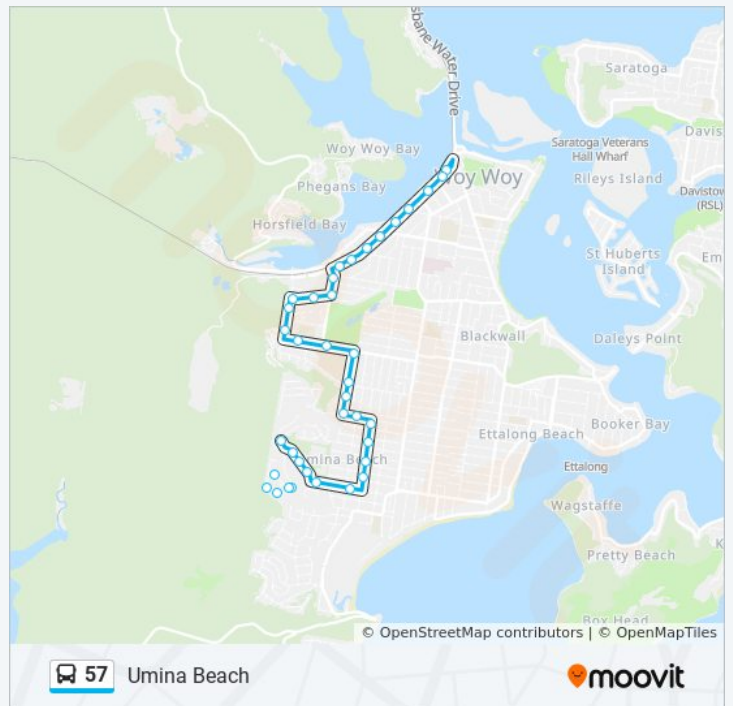

Direction: Umina Beach

37 stops

[VIEW LINE SCHEDULE](#)

Woy Woy Station, Stand E

Deepwater Plaza, Railway St

Railway St at Station St

Railway St at Melba Rd

152 Railway St

57 bus Info

Direction: Umina Beach

Stops: 37

Trip Duration: 18 min

Line Summary:

Hillview St opp Nambucca Dr
 Nambucca Dr at Lismore Ave
 Nambucca Dr at Shoalhaven Dr
 Shoalhaven Dr at Lismore Ave
 Shoalhaven Dr opp Numby Cl
 Veron Rd opp Naroo Rd
 Veron Rd after Hillview St
 Carpenter St after Veron Rd
 Carpenter St at Ryans Rd
 Carpenter St opp Casuarina Cl
 Carpenter St at Lone Pine Ave
 Lone Pine Dr at Shepard St
 Rabaul Ave after Lone Pine Ave
 Rabaul Ave after Birdwood Ave
 Rabaul Ave at McEvoy Ave
 Rabaul Ave before Osborne Ave
 Brisbane Ave before Bathurst St
 Brisbane Ave before Greenhaven Dr
 Greenhaven Dr opp Brisbane Ave
 Greenhaven Dr before The Bartizan
 Greenhaven Dr at The Bartizan
 Greenhaven Dr at The Rampart
 The Rampart at Castle Cct
 Castle Cct at The Postern
 Castle Cct opp Knights Cl
 Castle Cct after The Bastion
 Castle Cct at The Rampart

Direction: Woy Woy

68 stops

[VIEW LINE SCHEDULE](#)

Woy Woy Station, Stand E

Deepwater Plaza, Railway St

57 bus Time Schedule

Woy Woy Route Timetable:

Sunday	7:34 AM - 3:34 PM
Monday	4:46 AM - 9:54 PM
Tuesday	4:46 AM - 9:54 PM