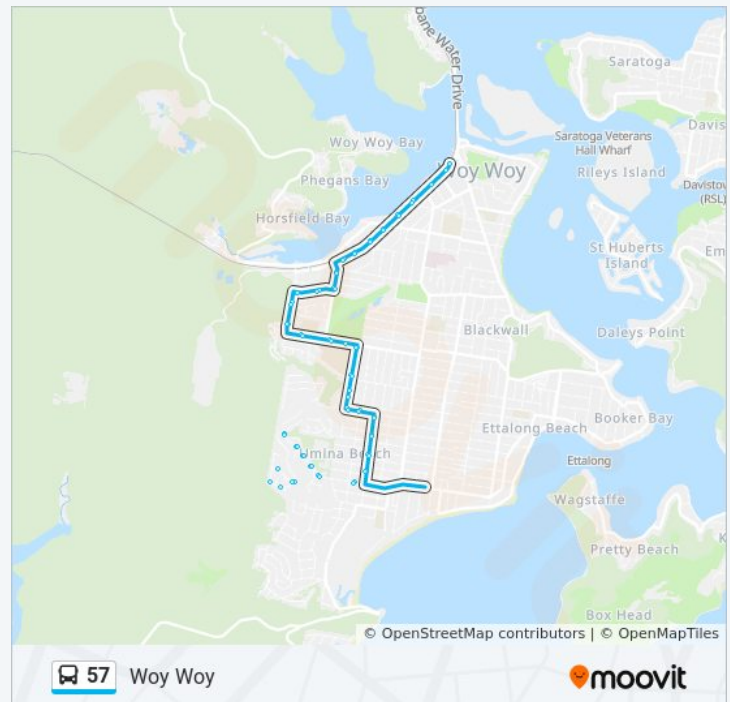

Saturday

8:03 AM - 7:50 PM

57 bus Info

Direction: Woy Woy

Stops: 68

Trip Duration: 19 min

Line Summary:

57 Woy Woy

moovit

Castle Cct after The Bastion

Castle Cct at The Rampart

Greenhaven Dr opp The Rampart

Greenhaven Dr opp The Bartizan

60 Greenhaven Dr

Greenhaven Dr before Brisbane Ave

Brisbane Ave after Greenhaven Dr