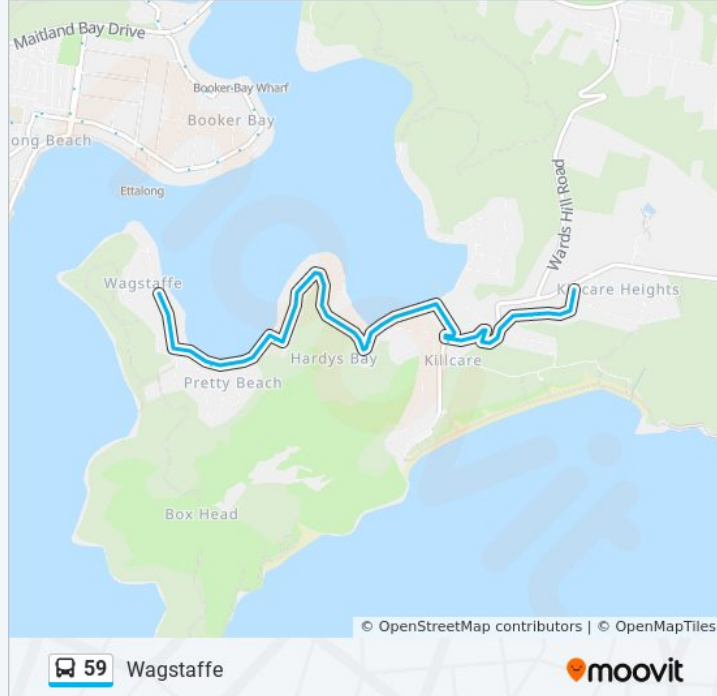

Picnic Pde after Ocean View Rd

Picnic Pde opp Bream Rd

Ettalong Oval, Picnic Pde

Rip Bridge, Maitland Bay Dr

Daley Ave before Tulani Ave

Daley Ave at Helmsman Bvd

2 Helmsman Bvd

Helmsman Bvd opp Barracouta Ave

Helmsman Bvd opp Salacia Cl

Helmsman Bvd opp Nautilus Cres

Helmsman Bvd opp Marina View Pde

Discovery St after Weatherly Pde

Discovery St at Beachfront Pde

Helmsman Bvd at Skiff Pl

Helmsman Bvd at Marina View Pde

Helmsman Bvd before Nautilus Cres

Helmsman Bvd at Salacia Cl

Helmsman Bvd at Barracouta Ave

1 Helmsman Bvd

The Cove Retirement Village, Empire Bay Dr

143 Empire Bay Dr

Empire Bay Dr before Greenfield Rd

Greenfield Rd opp Rosella Rd

56 Heath Rd

Pretty Beach Public School, Heath Rd

Pretty Beach Rd at Oroo St

Wagstaffe Hall, Wagstaffe Ave

Direction: Woy Woy

85 stops

[VIEW LINE SCHEDULE](#)

Wagstaffe Hall, Wagstaffe Ave