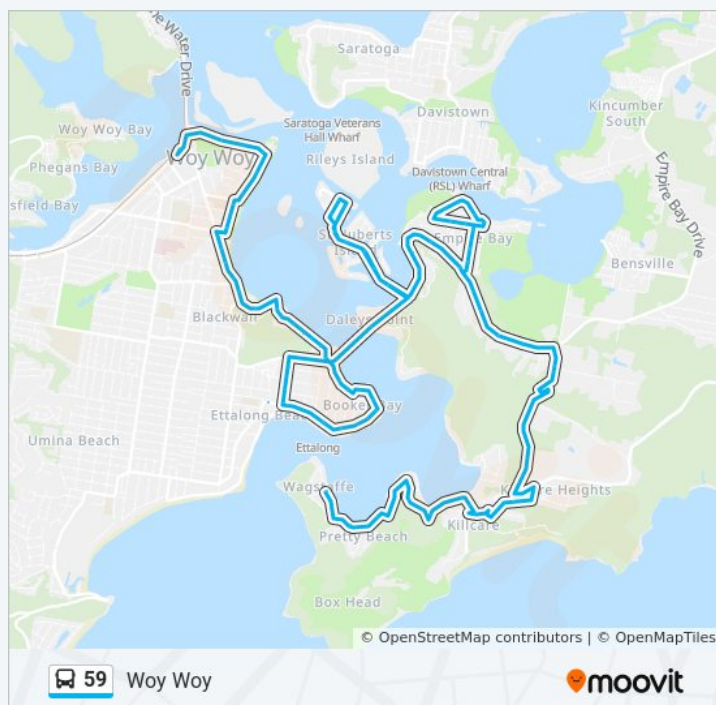

Rickard Rd opp Echuca Rd

Greenfield Rd after Rickard Rd

38 Greenfield Rd

59 bus Time Schedule

Woy Woy Route Timetable:

Sunday	Not Operational
Monday	5:34 AM - 1:05 PM
Tuesday	5:34 AM - 1:05 PM
Wednesday	5:34 AM - 1:05 PM
Thursday	5:34 AM - 1:05 PM
Friday	Not Operational
Saturday	7:25 AM

59 bus Info

Direction: Woy Woy

Stops: 85

Trip Duration: 50 min

Line Summary:

Greenfield Rd before Rosella Rd

Empire Bay Dr opp Greenfield Rd

142 Empire Bay Dr