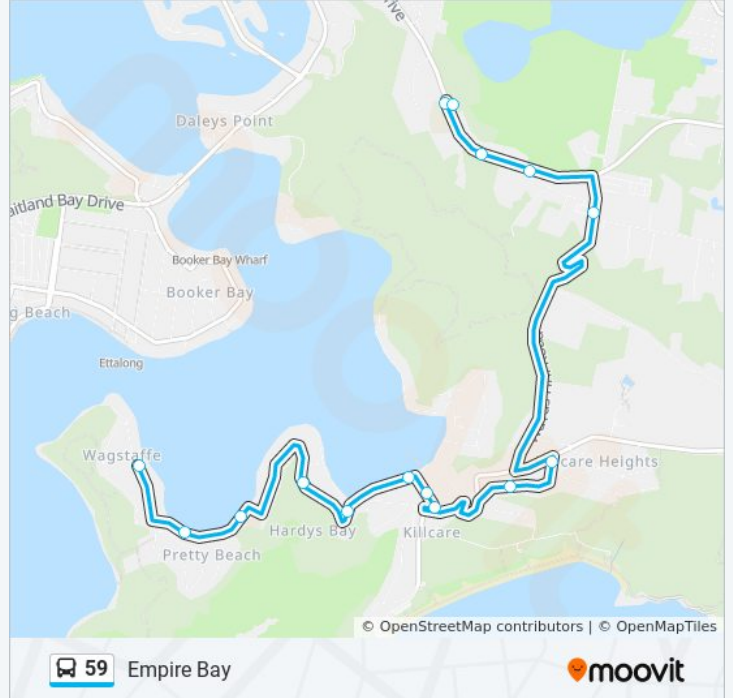

Direction: Empire Bay

15 stops

[VIEW LINE SCHEDULE](#)

- Wagstaffe Hall, Wagstaffe Ave
- Pretty Beach Rd opp Oroo St
- Heath Rd opp Pretty Beach Public School
- 53 Heath Rd
- Heath Rd before Araluen Dr
- Araluen Dr opp Killcare Rd
- Killcare Rd after Araluen Dr
- Killcare Rd at Nukara Ave
- 23 Manly View Rd
- Hats St at The Scenic Rd
- Wards Hill Rd opp Pomona Rd
- Empire Bay Dr at Poole Cl
- Empire Bay Rd opp 249
- Empire Bay Public School, Empire Bay Dr
- Empire Bay Dr opp Empire Bay Public School

59 bus Info

Direction: Empire Bay

Stops: 15

Trip Duration: 15 min

Line Summary:

Direction: Wagstaffe

86 stops

[VIEW LINE SCHEDULE](#)

- Woy Woy Station, Stand D
- Brick Wharf Rd at The Boulevard
- Brick Wharf Rd opp 95
- Brick Wharf Rd opp Sonter Ave
- Woy Woy Bowling Club, Brick Wharf Rd
- North Burge Rd after Brick Wharf Rd
- 118 North Burge Rd
- North Burge Rd opp Robin Gr
- Burge Rd after Park Rd
- Burge Rd at Allfield Rd
- Blackwall Rd opp Terry Ave
- Blackwall Rd opp Alpha Rd
- Blackwall Rd opp McMasters Rd
- Blackwall Rd at Lalina Ave
- Blackwall Rd at Plane St
- Orange Grove Rd opp Uralla Lane
- Orange Grove Rd opp Koonora Ave
- 434 Orange Grove Rd

56 Heath Rd

Pretty Beach Public School, Heath Rd

Pretty Beach Rd at Oroo St

Wagstaffe Hall, Wagstaffe Ave

Direction: Woy Woy

85 stops

[VIEW LINE SCHEDULE](#)

Wagstaffe Hall, Wagstaffe Ave