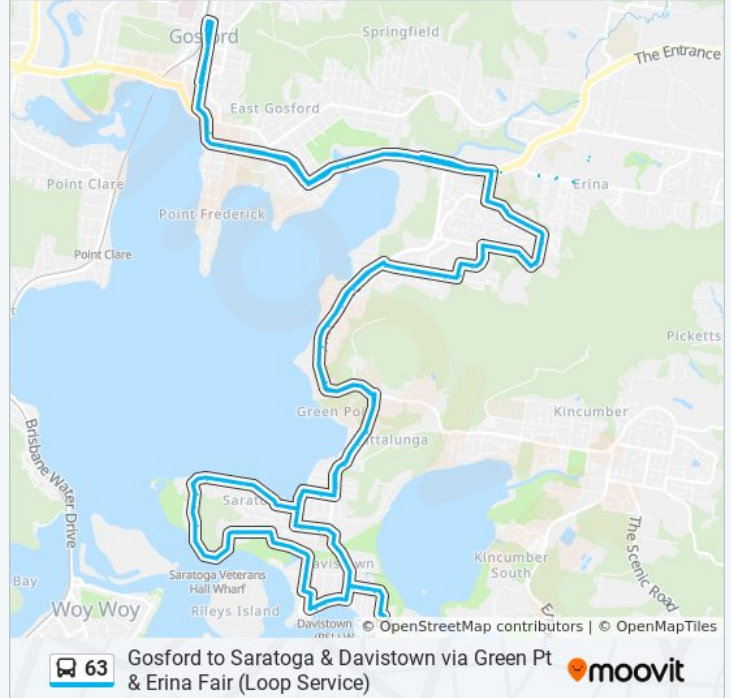

63 bus Info

Direction: Gosford

Stops: 129

Trip Duration: 73 min

Line Summary:

Karalta Rd after Karalta Lane
Karalta Rd after Miranda Ave
Karalta Rd opp Bronzewing Dr
Erina Fair, Stand C
Karalta Rd at Bronzewing Dr
Karalta Rd opp Miranda Ave
Erina Park, Karalta Rd
Erina High School, The Entrance Rd
Ernest St opp Woodport Public School
James Sea Dr before Verden Cl
James Sea Dr opp Sandpiper Pl
James Sea Dr opp Wagtail Pl
James Sea Dr before Bembooka Rd
Sun Valley Rd opp Corrella Ave
Sun Valley Rd at Bellbower Cl
Greenvale Rd opp Christle St
Greenvale Rd before Allandale Rd
Greenvale Rd opp Harmony Cl
Koolang Rd before Katherine Cres
Koolang Rd opp Milpera Rd
Koolang Rd at Beveridge Dr
Koolang Rd before Avoca Dr
Avoca Dr at Koolang Rd
Avoca Dr opp Bayside Dr
Avoca Dr opp Edgewater Ave
Avoca Dr after Kanangra St
Avoca Dr at Aroona Rd
Avoca Dr opp Elfin Hill Rd
Avoca Dr opp Davistown Rd
Davistown Rd after Bourke Ave
263 Davistown Rd
Davistown Rd after Elvys Ave
Davistown Rd at Warilda St

Jirramba Ave at Morrison St

Mimosa Ave after Jirramba Ave

Saratoga Shopping Centre, Village Rd

Steyne Rd before Boona Lane

Steyne Rd at View Pde

Steyne Rd before Brighton Rd

Steyne Rd after Brighton Rd

Steyne Rd opp Willaroo Rd