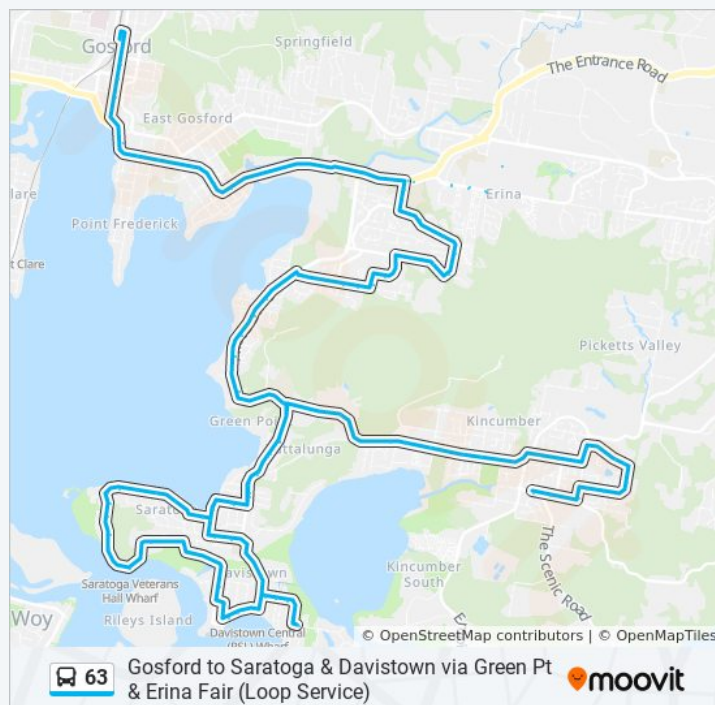

63 bus Info

Direction: Kincumber

Stops: 106

Trip Duration: 55 min

Line Summary:

Central Coast Hwy opp Avoca Dr
Central Coast Hwy opp Ernest St
Karalta Rd after Karalta Lane
Karalta Rd after Miranda Ave
Karalta Rd opp Bronzewing Dr
Erina Fair, Stand C
Karalta Rd at Bronzewing Dr
Karalta Rd opp Miranda Ave
Erina Park, Karalta Rd
Erina High School, The Entrance Rd
Ernest St opp Woodport Public School
James Sea Dr before Verden Cl
James Sea Dr opp Sandpiper Pl
James Sea Dr opp Wagtail Pl
James Sea Dr before Bembooka Rd
Sun Valley Rd opp Corrella Ave
Sun Valley Rd at Bellbower Cl
Greenvale Rd opp Christle St
Greenvale Rd before Allandale Rd
Greenvale Rd opp Harmony Cl
Koolang Rd before Katherine Cres
Koolang Rd opp Milpera Rd
Koolang Rd at Beveridge Dr
Koolang Rd before Avoca Dr
Avoca Dr at Koolang Rd
Avoca Dr opp Bayside Dr
Avoca Dr opp Edgewater Ave
Avoca Dr after Kanangra St
Avoca Dr at Aroona Rd
Avoca Dr opp Elfin Hill Rd
Avoca Dr opp Davistown Rd
Davistown Rd after Bourke Ave
263 Davistown Rd