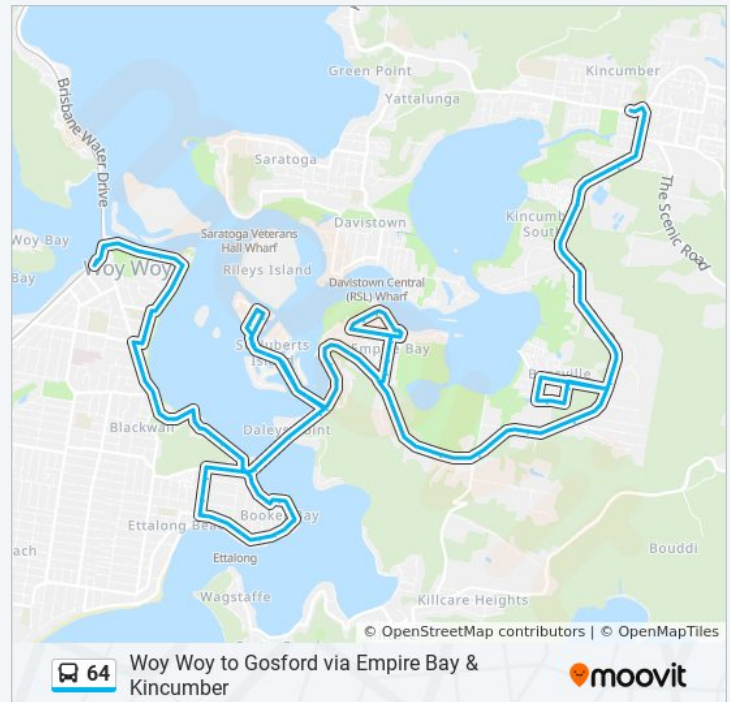

75 Empire Bay Dr

Empire Bay Dr at Wandri Cl

The Coast Christian School, Empire Bay Dr

Kingdom Hall of Jehovah's Witnesses, Empire Bay Dr

Kallaroo Rd after Empire Bay Dr

Kildare St opp Armstrong St

Kildare St opp Andrew Cl

Ben Davis Reserve, Kallaroo Rd

Kallaroo Rd at Portside Cl

Kallaroo Rd before Empire Bay Dr

Empire Bay Dr at Nerang Rd

Empire Bay Rd opp Rachael Cl

Empire Bay Dr opp Palmers Lane

Empire Bay Dr at Poole Cl

Empire Bay Rd opp 249

Empire Bay Public School, Empire Bay Dr

Empire Bay Dr at Awinya Cl

Greenfield Rd opp Rosella Rd

33 Greenfield Rd

Greenfield Rd before Rickard Rd

Kendall Rd opp Shelly Beach Rd

Sorrento Rd at Boongala Ave

Gordon Rd opp Empire Bay Progress Hall

Gordon Rd at Boongala Ave

Rickard Rd opp Rosella Rd

Rickard Rd opp Myrtle St

Rickard Rd opp Echuca Rd

Greenfield Rd after Rickard Rd

38 Greenfield Rd

Greenfield Rd before Rosella Rd

Empire Bay Dr opp Greenfield Rd

142 Empire Bay Dr

64 bus Info

Direction: Woy Woy

Stops: 93

Trip Duration: 48 min

Line Summary: