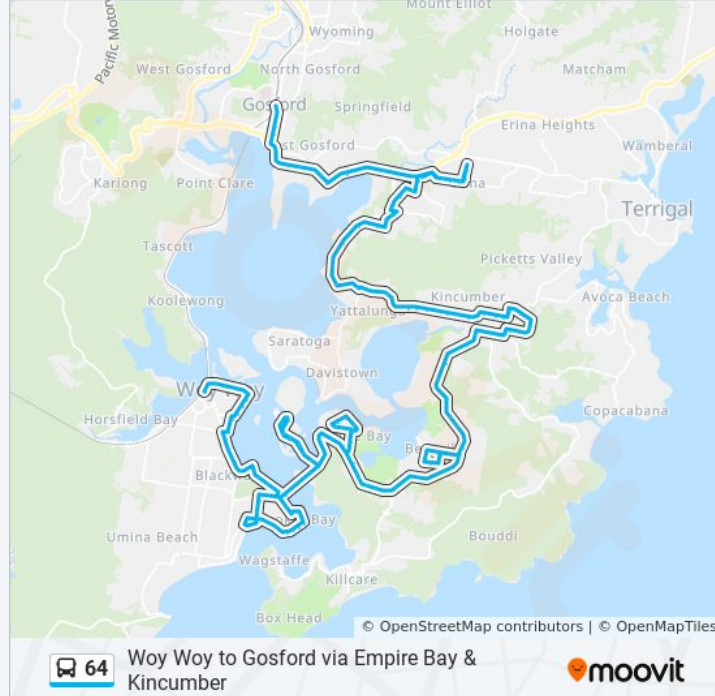

Helmsman Bvd at Marina View Pde

Helmsman Bvd before Nautilus Cres

Helmsman Bvd at Salacia Cl

Helmsman Bvd at Barracouta Ave

1 Helmsman Bvd

The Cove Retirement Village, Empire Bay Dr

143 Empire Bay Dr

Empire Bay Dr before Greenfield Rd