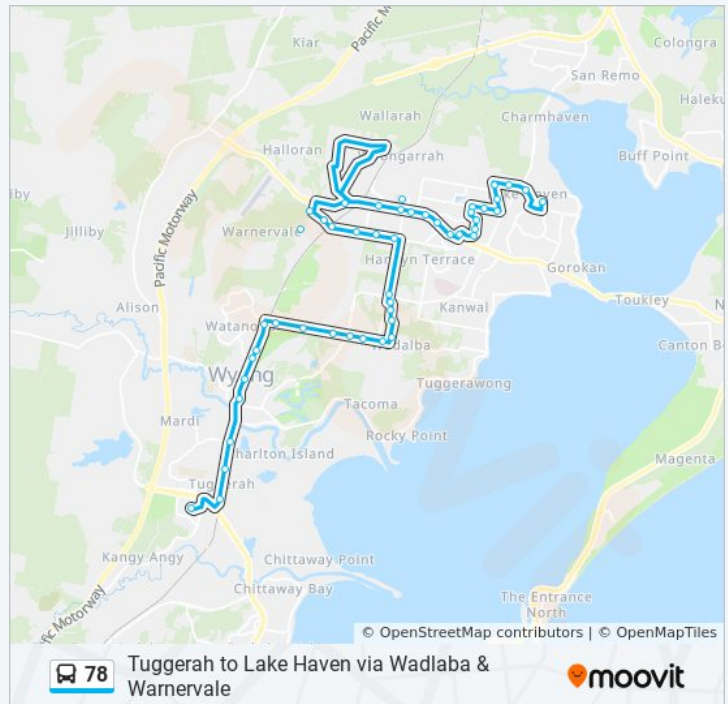

190 Johns Rd

Johns Rd after Melbourne Rd

Johns Rd at Lexington Ave

Friday

8:57 AM - 4:57 PM

Saturday

8:28 AM - 5:28 PM

### 78 bus Info

**Direction:** Tuggerah

**Stops:** 48

**Trip Duration:** 36 min

**Line Summary:**

Tuggerah to Lake Haven via Wadlaba & Warnervale

407 Pacific Hwy

Pacific Hwy opp Lucca Rd

Wyang Golf Club, Pacific Hwy

Pacific Hwy opp Brittonia Dr

Pacific Hwy opp 156

Pacific Hwy opp Cutler Dr

Pacific Hwy opp North Rd

Wyang Station, Stand A

Pacific Hwy opp Johnson Rd

Pacific Hwy before Mildon Rd