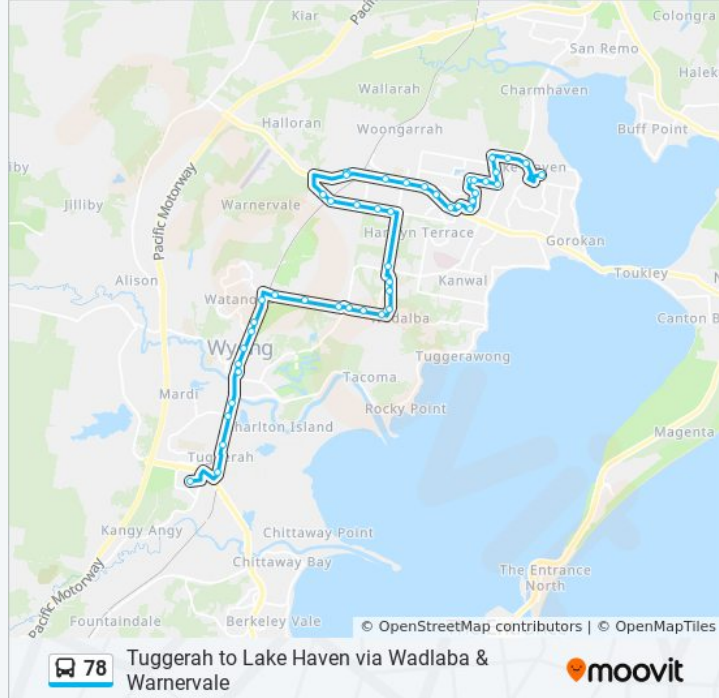

**78 bus Info**

**Direction:** Lake Haven

**Stops:** 47

**Trip Duration:** 40 min

**Line Summary:**

Warnervale Rd after Minnesota Rd

Warnervale Rd before Virginia Rd

Porters Creek Public School, Warnervale Rd

### Direction: Tuggerah

48 stops

[VIEW LINE SCHEDULE](#)

Lake Haven Centre, Stand 1

Lake Haven Dr opp Homemaker Lake Haven

Chelmsford Rd opp Depot Rd

### 78 bus Info

**Direction:** Tuggerah

**Stops:** 48

**Trip Duration:** 36 min

**Line Summary:**

Tuggerah to Lake Haven via Wadlaba & Warnervale

407 Pacific Hwy

Pacific Hwy opp Lucca Rd