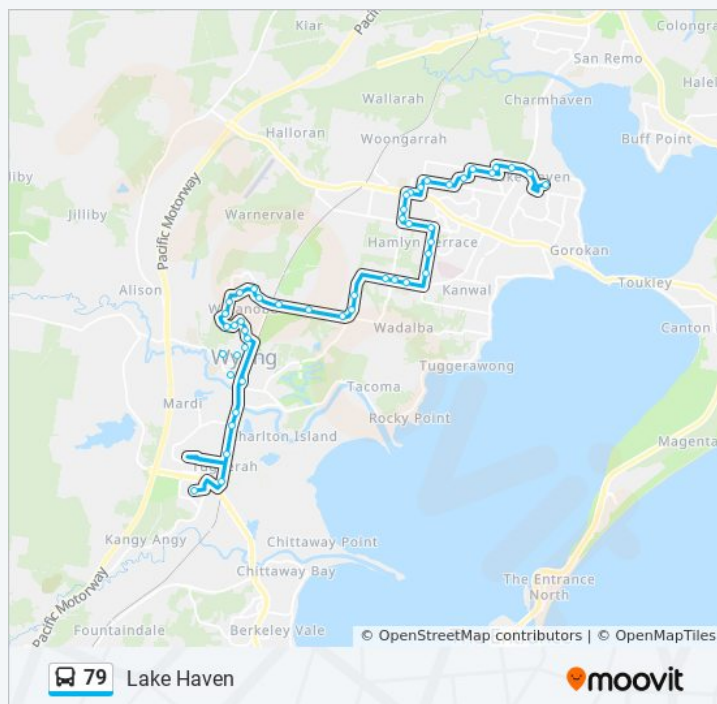

Sparks Rd after Mary MacKillop Dr

Hiawatha Rd opp Ridgewood Dr

Warnervale Gardens, Mataram Rd

79 bus Info

Direction: Lake Haven

Stops: 47

Trip Duration: 42 min

Line Summary: