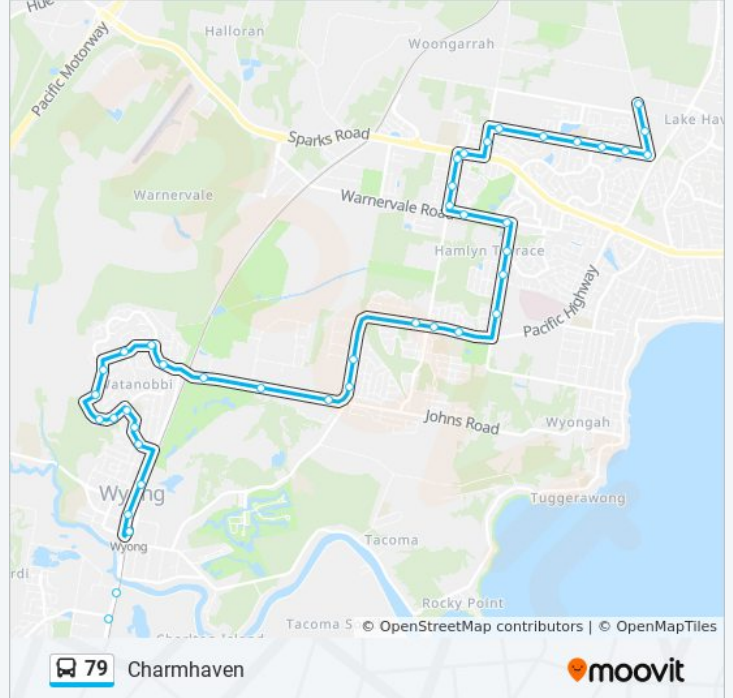

Minnesota Rd after Pacific Hwy

Fairmont Bvd before Rushmore Pl

Louisiana Rd after Fairmont Bvd

Louisiana Rd opp 66

Louisiana Rd at Gleeson Pde

Warnervale Rd opp Monarch Dr

Warnervale Public School, Warnervale Rd

Woongarra Public School, Mataram Rd

Mataram Rd at Forest Oak Rd

13 Mataram Rd

Mataram Rd at Arizona Rd

18-20 Arizona Rd

Arizona Rd opp Chelmsford Rd

Direction: Lake Haven

47 stops

[VIEW LINE SCHEDULE](#)

Westfield Tuggerah, Stand A

Pacific Hwy opp Tuggerah Station

Pacific Hwy after Mildon Rd

Pacific Hwy at Johnson Rd

Pacific Hwy after South Tacoma Rd

Wyong Station, Stand A

79 bus Time Schedule

Margaret St at Alison Rd

TAFE Hunter, Porter St

North Rd after Chapman Ave

Owen Ave opp Ingram St

Cutler Dr at Harvey St

Cutler Dr opp Cutler Shopping Centre

Cutler Dr opp Wyong Public School

Casey Dr opp Somers Dr