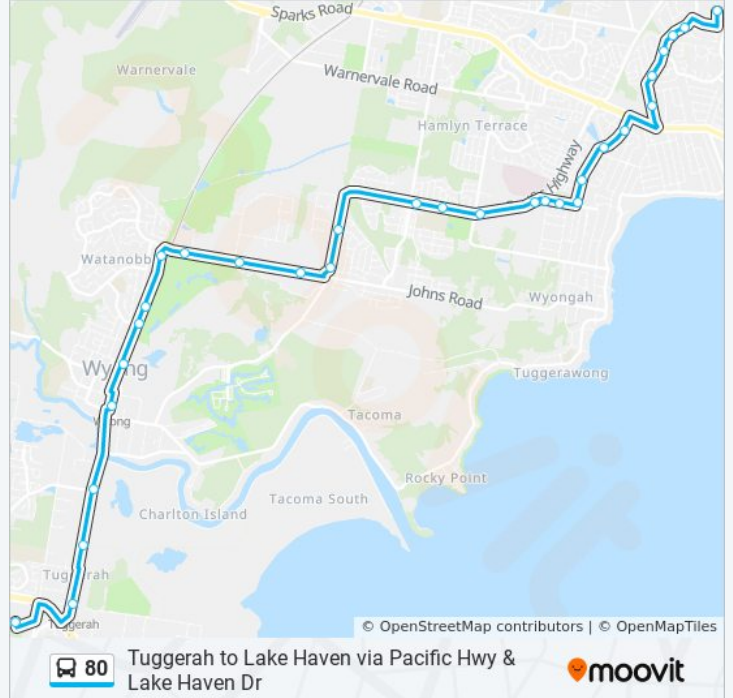

Lake Haven Dr after Bensley Cl

Lake Haven Dr opp Alisa Cl

Lake Haven Centre, Stand 1

Direction: Tuggerah

31 stops

[VIEW LINE SCHEDULE](#)

Lake Haven Centre, Stand 1

Gorokan High School, Goobarabah Ave

80 bus Info

Direction: Tuggerah

Stops: 31

Trip Duration: 30 min

Line Summary:

Pacific Hwy before Figtree Bvd

Pacific Hwy opp London Dr

Pacific Hwy before Johns Rd

407 Pacific Hwy

Pacific Hwy opp Lucca Rd

Wyong Golf Club, Pacific Hwy

Pacific Hwy opp Britannia Dr

Pacific Hwy opp 156

Pacific Hwy opp Cutler Dr

Pacific Hwy opp North Rd

Wyong Station, Stand A

Pacific Hwy opp Johnson Rd

Pacific Hwy before Mildon Rd

Tuggerah Station, Pacific Hwy

Westfield Tuggerah, Stand A

Direction: Wyong

26 stops

[VIEW LINE SCHEDULE](#)

Lake Haven Centre, Stand 1