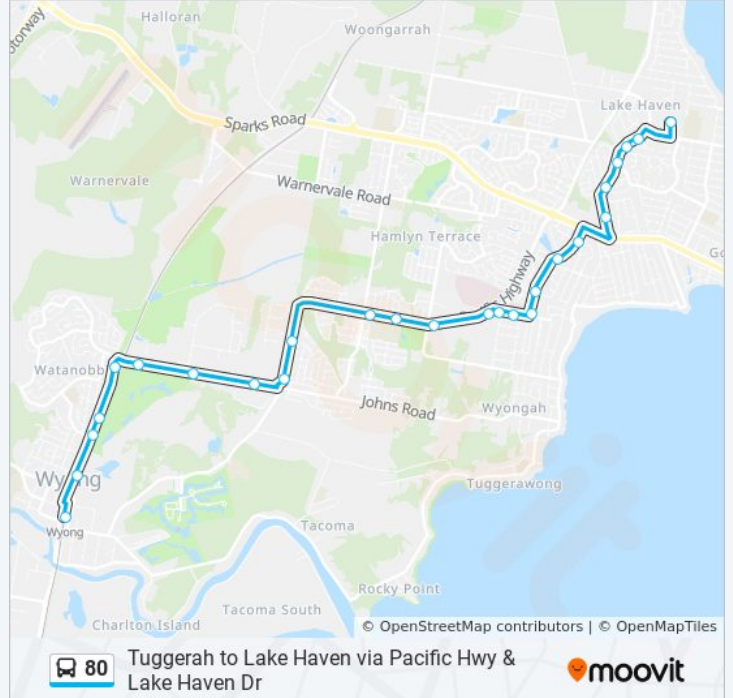

596 Pacific Hwy

Pacific Hwy before Figtree Bvd

Pacific Hwy opp London Dr

Pacific Hwy before Johns Rd

407 Pacific Hwy

Pacific Hwy opp Lucca Rd

Wyong Golf Club, Pacific Hwy

Pacific Hwy opp Britannia Dr

Pacific Hwy opp 156

Pacific Hwy opp Cutler Dr

Pacific Hwy opp North Rd

Wyong Station, Stand A

80 bus time schedules and route maps are available in an offline PDF at moovitapp.com. Use the [Moovit App](#) to see live bus times, train schedule or subway schedule, and step-by-step directions for all public transit in Sydney.

[About Moovit](#) · [MaaS Solutions](#) · [Supported Countries](#) · [Mooviter Community](#)

© 2024 Moovit - All Rights Reserved

Check Live Arrival Times