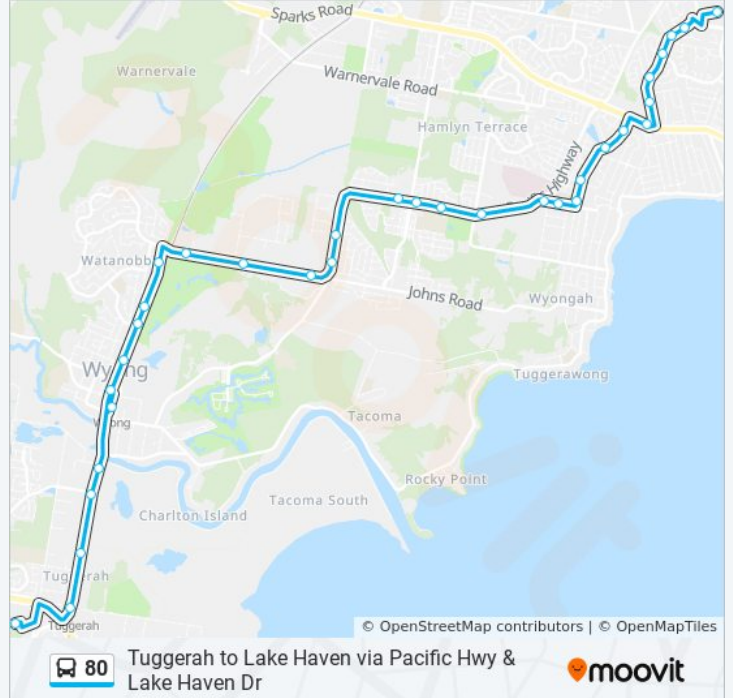

80 bus Info

Direction: Lake Haven

Stops: 34

Trip Duration: 34 min

Line Summary:

Tuggerah Lakes Private Hospital, Cragie Ave

Kanwal Public School, Cragie Ave

Walker Ave after Cragie Ave

Walker Ave opp Dean Ave

Heritage Dr Reserve, Walker Ave

Walker Park, Walker Ave

Wyong Rugby League Club, Wallarah Rd

Wyong Rugby League Club, Lake Haven Dr

Lake Haven Dr before Lyle St

Lake Haven Dr opp Gorokan Dr

Lake Haven Dr after Bensley Cl

Lake Haven Dr opp Alisa Cl

Lake Haven Centre, Stand 1

Direction: Tuggerah

31 stops

[VIEW LINE SCHEDULE](#)

Lake Haven Centre, Stand 1

Gorokan High School, Goobarabah Ave

80 bus Info

Direction: Tuggerah

Stops: 31

Trip Duration: 30 min

Line Summary:

Pacific Hwy before Figtree Bvd

Pacific Hwy opp London Dr

Pacific Hwy before Johns Rd