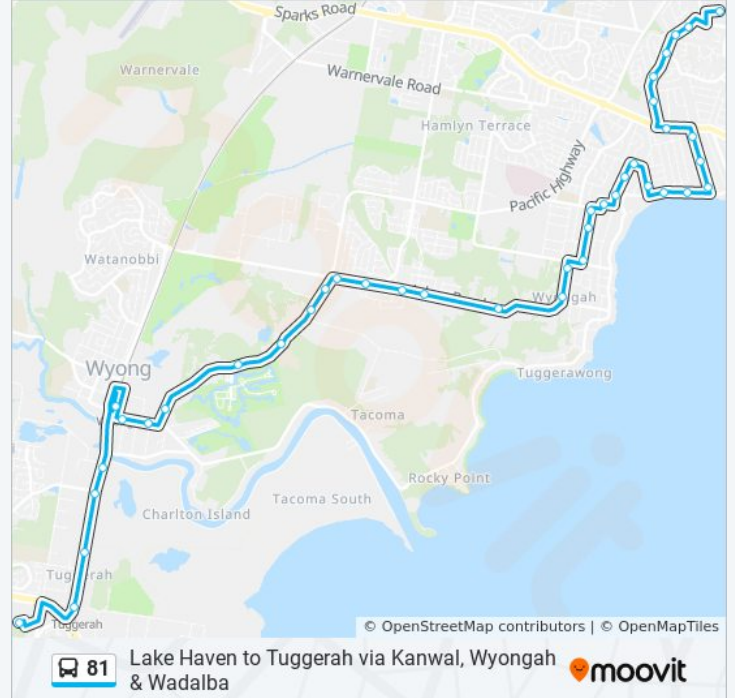

Howelston Rd before Balmoral Dr

Wallarah Rd after Arlington St

Wyong Rugby League Club, Lake Haven Dr

Lake Haven Dr before Lyle St

Lake Haven Dr opp Gorokan Dr

Lake Haven Dr after Bensley Cl

Lake Haven Dr opp Alisa Cl

Gorokan High School, Goobarabah Ave

Lake Haven Centre, Stand 2

Direction: Tuggerah

40 stops

[VIEW LINE SCHEDULE](#)

Lake Haven Centre, Stand 2

Lake Haven Dr at Alisa Cl

Lake Haven Dr opp Bensley Cl

Stops: 40

Trip Duration: 34 min
Line Summary:

Howelston Rd at Marks Rd

Marks Rd opp Howelston Rd

Marks Rd opp Arlington St

Marks Rd opp Jacqueline Ave

Minnamurra Rd opp Sadie Ave

Kaye Ave at Stanley St

Pollock Ave after Kooindah Bvd

19 Pollock Ave

Warner Ave at Marathon St

Warner Ave at Byron St

Wyong Station, Stand A

Pacific Hwy opp Johnson Rd

Pacific Hwy before Mildon Rd

Tuggerah Station, Pacific Hwy