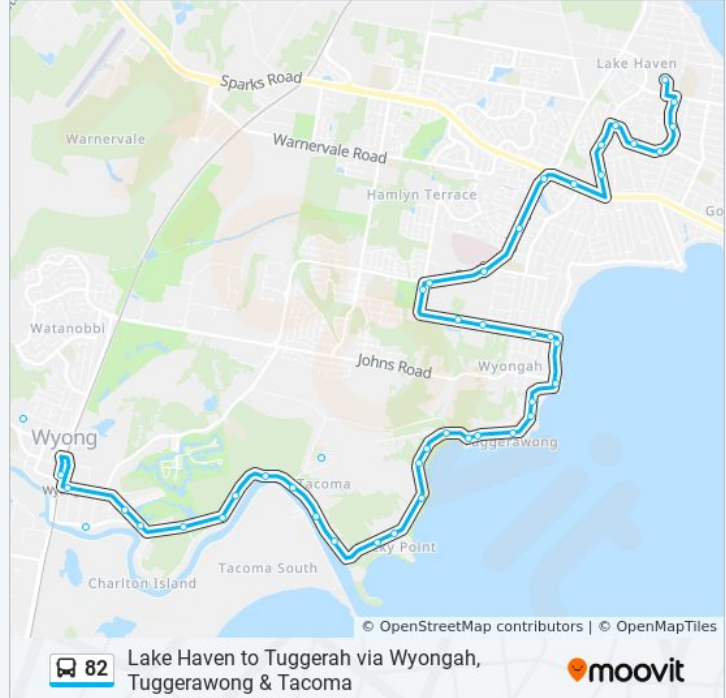

Direction: Lake Haven

50 stops

[VIEW LINE SCHEDULE](#)

- Westfield Tuggerah, Stand A
- Pacific Hwy opp Tuggerah Station
- St Peters (Corpus Christi)
- Pacific Hwy after Mildon Rd
- Pacific Hwy at Johnson Rd
- Pacific Hwy after South Tacoma Rd
- Wyong Station, Stand A
- Warner Ave opp Byron St
- Warner Ave opp Marathon St
- St Cecilia's Primary School, Panonia Rd
- Meander Village, Boyce Ave
- Boyce Ave after McDonagh Rd
- Mcdonagh Rd opp Lewis Ave
- McDonagh Rd opp 73
- McDonagh Rd opp 23
- Wolseley Ave after McDonagh Rd
- Wolseley Ave after Braithwaite Rd
- 30 Wolseley Ave
- 13 Wolseley Ave
- Wolseley Av opp Hastings St
- Wolseley Ave opp St Leonards St

Gorokan Dr opp Durham Rd

Gorokan Dr opp Megan Cl

Gorokan Dr before Christopher Cres

Gorokan Dr before Goobarabah Ave

Lake Haven Centre, Stand 2

Direction: Tuggerah

47 stops

[VIEW LINE SCHEDULE](#)

Wolseley Ave opp 12

Wolseley Ave opp 30

Wolseley Ave opp Braithwaite Rd

Tacoma Public School, Hillcrest Ave

Wolseley Ave before McDonagh Rd

31 McDonagh Rd

63 McDonagh Rd

McDonagh Rd at Lewis Ave

Boyce Ave before Panonia Rd

Boyce Ave opp Meander Village

St Cecilia's Primary School, Panonia Rd

Warner Ave at Byron St

Wyong Station, Stand A

Wyong Christian Community School, Alison Rd

TAFE Hunter, Porter St