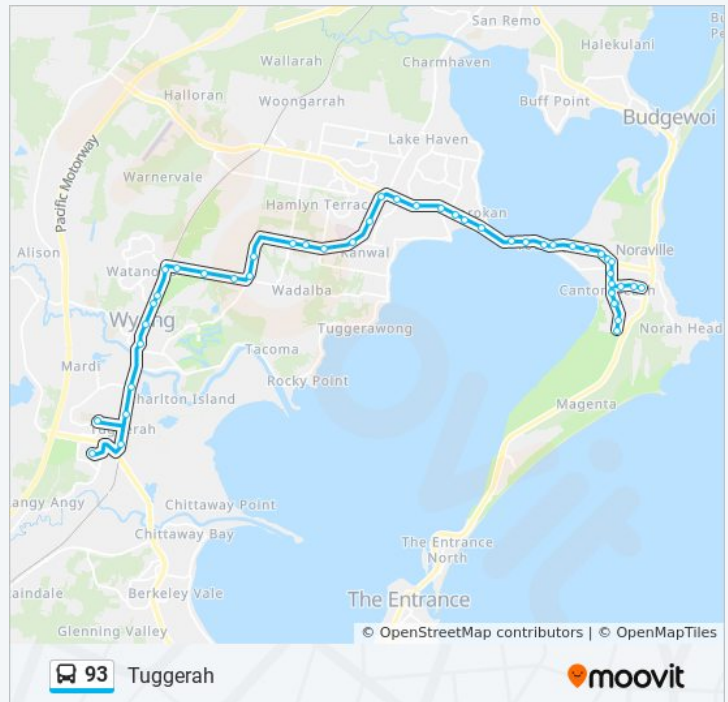

Direction: Noraville

49 stops

[VIEW LINE SCHEDULE](#)

- Westfield Tuggerah, Stand A
- Pacific Hwy opp Tuggerah Station
- Pacific Hwy after Mildon Rd
- Pacific Hwy at Johnson Rd
- Pacific Hwy after South Tacoma Rd
- Wyong Station, Stand A
- Pacific Hwy at Robley Lane
- Pacific Hwy after North Rd
- Pacific Hwy at Cutler Dr
- 156 Pacific Hwy
- Pacific Hwy before Britannia Dr
- Pacific Hwy opp Wyong Golf Club
- Pacific Hwy after Lucca Rd
- Pacific Hwy opp Johns Rd
- 450 Pacific Hwy
- Pacific Hwy before London Dr
- Pacific Hwy after Myrtle Tce
- Pacific Hwy after Minnesota Rd
- 596 Pacific Hwy
- Pacific Hwy after Louisiana Rd
- Wyong Public Hospital, Pacific Hwy
- 680 Pacific Hwy

93 bus Info

Direction: Noraville

Stops: 49

Trip Duration: 38 min

Line Summary:

Pacific Hwy before Sparks Rd

Wallarah Rd opp Kanwal Village Shops

Wyong Rugby League Club, Wallarah Rd

Evans Rd opp Oleander St

Evans Rd opp Ocean Pde

Harry Moore Oval, Evans Rd

Evans Rd opp Toukley Public School

Main Rd at Ray St

Main Rd at Hedor St

Main Rd after Holmes Ave

Toukley Shopping Plaza, Main Rd

Pacific Hwy opp London Dr

Wednesday	5:55 AM - 7:31 AM
Thursday	5:55 AM - 7:31 AM
Friday	Not Operational
Saturday	Not Operational

93 bus Info

Direction: Tuggerah

Stops: 47

Trip Duration: 35 min

Line Summary: