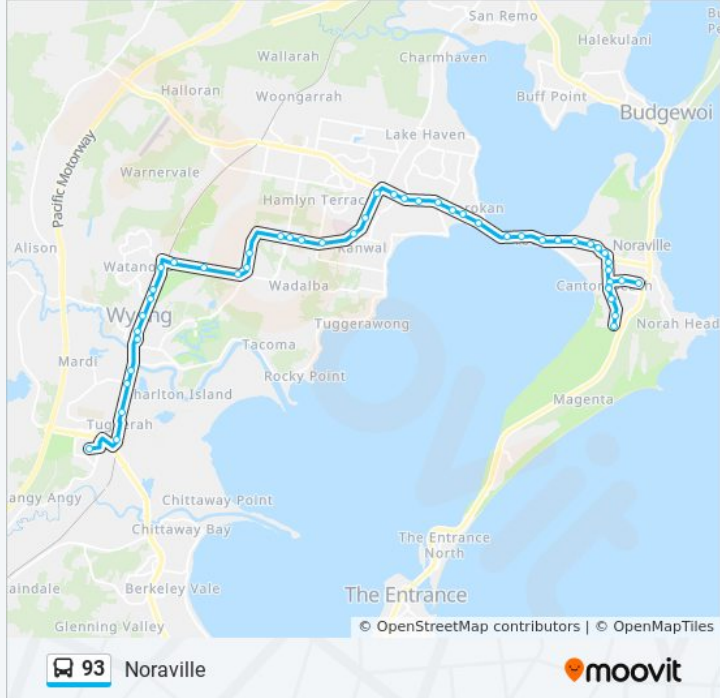

Wallarah Rd at Rita Rd

Wallarah Rd at John St

Wallarah Rd at Edith St

Wallarah Bay Medical Centre, Wallarah Rd

Wallarah Rd opp Wallarah Bay Recreation Club

Main Rd opp Viewpoint Dr

78 Main Rd

Main Rd at Cross St

Evans Rd opp Long Khanh Lakefront Village

Evans Rd opp Vietnam Veterans Keith Payne VC Hostel

38 Evans Rd

Long Khanh Lakefront Village, Evans Rd

Evans Rd opp Oleander St

Ocean Pde at Evans Rd

Ocean Pde at Michele Ave

Ocean Pde before Brisbane St

Direction: Tuggerah

47 stops

[VIEW LINE SCHEDULE](#)

Ocean Pde after Brisbane St

93 bus Time Schedule

Tuggerah Route Timetable:

Sunday	Not Operational
Monday	5:55 AM - 7:31 AM
Tuesday	5:55 AM - 7:31 AM

Evans Rd opp Oleander St

Evans Rd opp Ocean Pde

Harry Moore Oval, Evans Rd

Evans Rd opp Toukley Public School

Main Rd at Ray St

Main Rd at Hedor St

Main Rd after Holmes Ave

Toukley Shopping Plaza, Main Rd