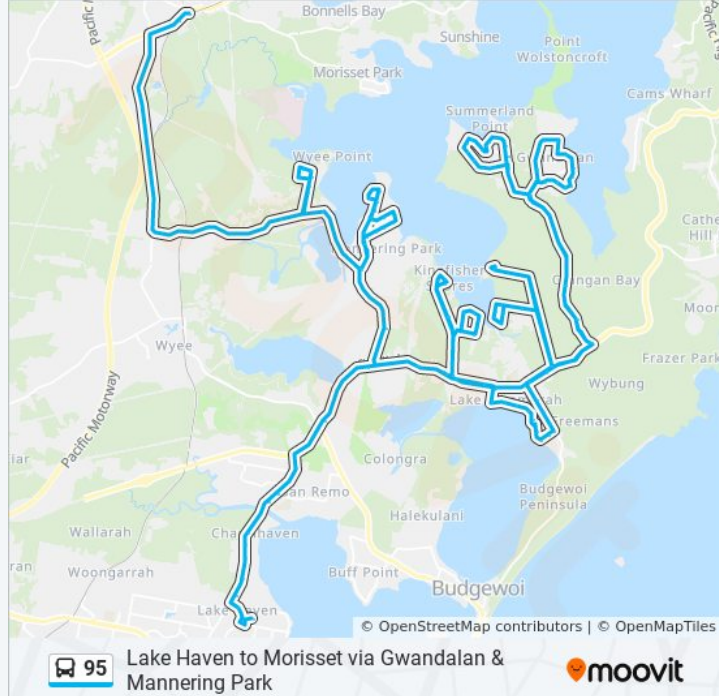

Karoola Ave opp Morotai Ave

Tall Timbers Rd opp Macquarie Shores Home Village

Ivy Ave after Scaysbrook Ave

Ivy Ave at Lloyd Ave

Lloyd Ave opp Lloyd Avenue Shops

Elabana Ave after Lloyd Ave

Elabana Ave before Scaysbrook Ave

Chain Valley Bay Community Hall, Scaysbrook Ave

Scaysbrook Ave opp Leumeah Ave

Tall Timbers Rd after Deakin Ave

Lake Munmorah Shopping Centre, Tall Timbers Rd

Lake Munmorah Shopping Centre, Pacific Hwy

Pacific Hwy opp Munmorah United Bowling Club

Boronia Rd before Acacia Ave

Boronia Rd at Anita Ave

Anita Ave Shops, Anita Ave

Anita Ave after Queens Rd

Anita Ave at Lauren Ave

Anita Ave after Hartog Ave

Terence Ave before Clarence St

Terence Ave at Rosemount Ave

Rosemount Ave at Azalea Cl

Rosemount Ave at Elizabeth Bay Dr

Elizabeth Bay Dr after Clarence St

Elizabeth Bay Dr before Terence Ave

Elizabeth Bay Dr after Hartog Ave

Elizabeth Bay Dr at Acacia Ave

Pacific Hwy after Carter Rd