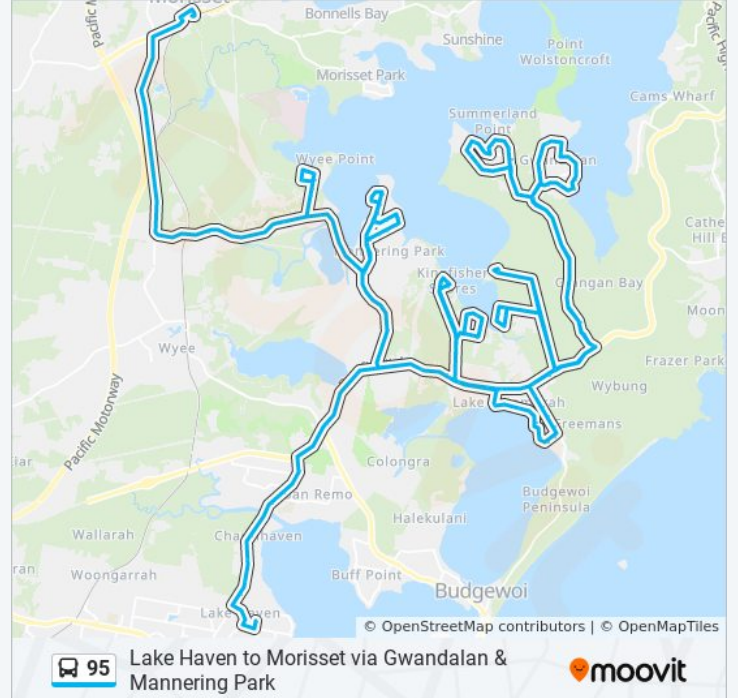

Pacific Hwy after Carter Rd

Pacific Hwy opp Parktrees Village

Kanangra Dr after Pacific Hwy

Kanangra Dr

Kanangra Dr

Kanangra Dr at Summerland Rd

Yeramba Rd opp Regatta Way

Yeramba Rd opp Boat Harbour Cl

Yeramba Rd opp Anchorage Cres

Yeramba Rd opp Illawong Rd

Yeramba Rd before Warrina Ave

Yeramba Rd at Muraban Rd

Cams Bvd opp Yeramba Rd

Cams Bvd opp Cams Bvd Shops

Ginganup Rd opp Murrumbong Rd

Ginganup Rd before Government Rd

Government Rd at Gordon Ave

Summerland Rd opp Kapala Ave

Summerland Rd opp Cams Bvd

Summerland Sporties, Summerland Rd

Kanangra Dr at Summerland Rd

Tunkuwallin Community Hall, Kanangra Dr

Kanangra Dr at Bonny Boy Way

Orana Rd after Kanangra Dr

Orana Rd before Winbin Cres

Winbin Cres at Koowong Rd

Gamban Rd after Winbin Cres

Gwandalan Bowling Club, Gamban Rd

96 Gamban Rd

Gamban Rd opp Parraweena Rd

Parraweena Rd at Moonah Pl

Parraweena Rd opp Aldinga Rd

Parraweena Rd opp Pinaroo Rd