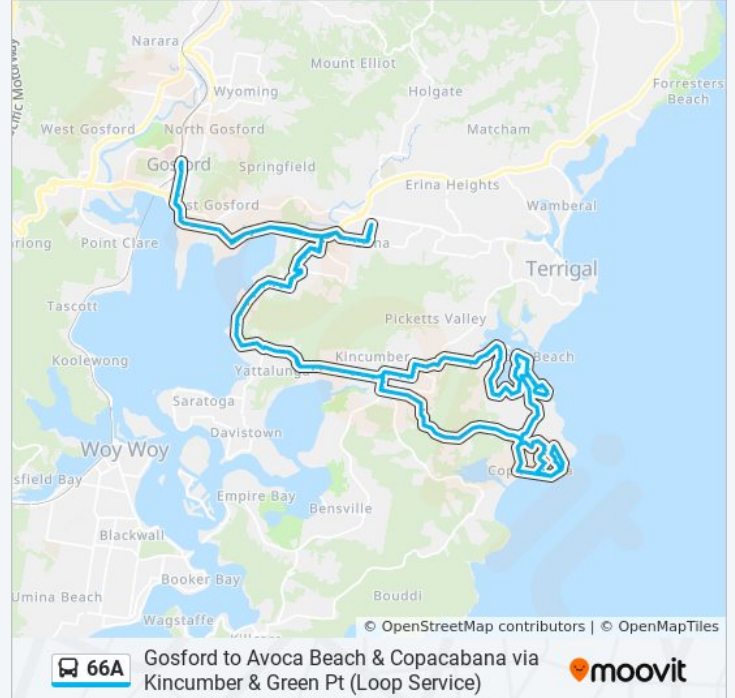

Erina Park, Karalta Rd

Erina High School, The Entrance Rd

Ernest St opp Woodport Public School

James Sea Dr at Cooper Rd

James Sea Dr after Cooper Rd

Dalgety Cres at White Cedar Cl

Dalgety Cres before Sun Valley Rd

Link Rd opp Green Point Shopping Village

Milpera Rd before Koolang Rd

Koolang Rd at Beveridge Dr

Koolang Rd before Avoca Dr

Avoca Dr at Koolang Rd

Avoca Dr opp Bayside Dr

Avoca Dr opp Edgewater Ave

Avoca Dr after Kanangra St

Avoca Dr at Aroona Rd

Avoca Dr opp Elfin Hill Rd

Avoca Dr opp Davistown Rd

460 Avoca Dr

Avoca Dr at Island View Dr

Avoca Dr opp Algona Ave

Kincumber Village, Avoca Dr

Broadwater Court Retirement Village, Avoca Dr

Avoca Dr at Tilba St

Avoca Dr at Davis St

Kincumber Public School, Avoca Dr

Empire Bay Dr opp St Paul's Anglican Church

Empire Bay Dr at Sundowner Ave

The Scenic Rd before Cullens Rd

Cullens Rd before Dundulla Rd

Cullens Rd after Melville St

85 Cullens Rd

205 Cullens Rd