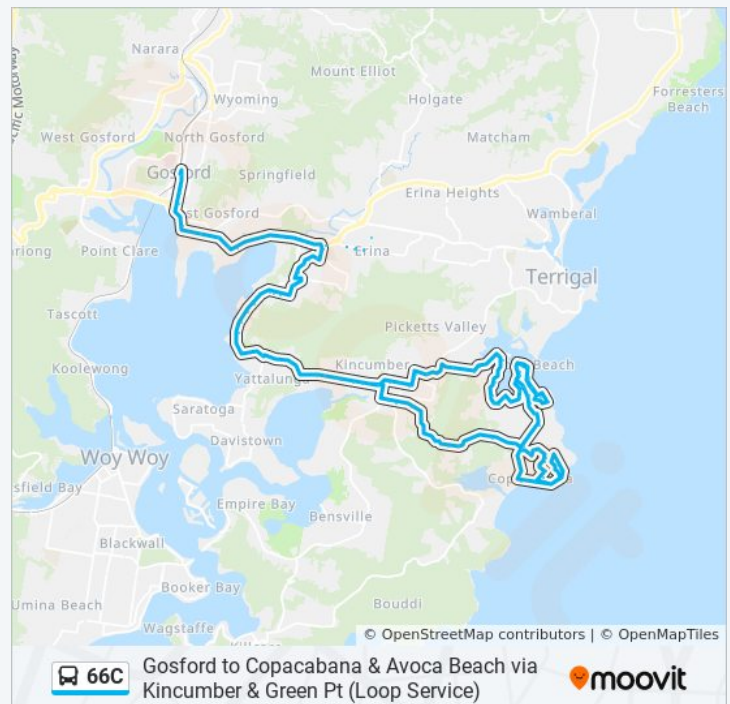

Avoca Dr opp Bayside Dr

Avoca Dr opp Edgewater Ave

Monday	3:30 PM - 7:10 PM
Tuesday	3:30 PM - 7:10 PM
Wednesday	3:30 PM - 7:10 PM
Thursday	3:30 PM - 7:10 PM
Friday	Not Operational
Saturday	7:53 PM - 8:53 PM

66C bus Info

Direction: Kincumber

Stops: 102

Trip Duration: 60 min

Line Summary:

Avoca Dr after Kanangra St

Avoca Dr at Aroona Rd

Avoca Dr opp Elfin Hill Rd