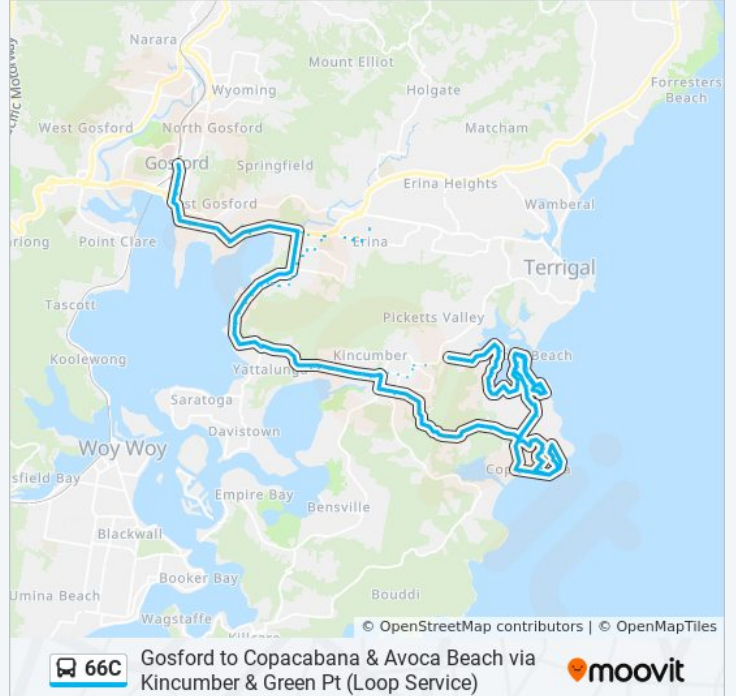

Melville St before Elimatta Rd

263 Avoca Dr

Avoca Dr opp Avoca Beach Bowling Club

Hillside Rd after Avoca Dr

33 Hillside Rd

Karani Ave before The Round Dr

The Round Dr before Matong Lane

253 The Round Dr

Cape Three Points Rd after The Round Dr

Cape Three Points Rd before Avoca Dr

Avoca Dr at Ficus Ave

127 Avoca Dr

Avoca Dr opp Austral Ave

Hunter Park, Avoca Dr

57A Avoca Dr

Avoca Dr opp Ascot Ave

66C bus Info

Direction: Kincumber

Stops: 102

Trip Duration: 60 min

Line Summary:

Avoca Dr after Kanangra St

Avoca Dr at Aroona Rd

Avoca Dr opp Elfin Hill Rd

156A Avoca Dr

Avoca Dr opp Heazlett Park

Cape Three Points Rd after Yodalla Pl

Cape Three Points Rd at Austral Ave

Cape Three Points Rd after Ascot Ave

Cape Three Points Rd at Fairscene Cres

Cape Three Points Rd at Arden Ave