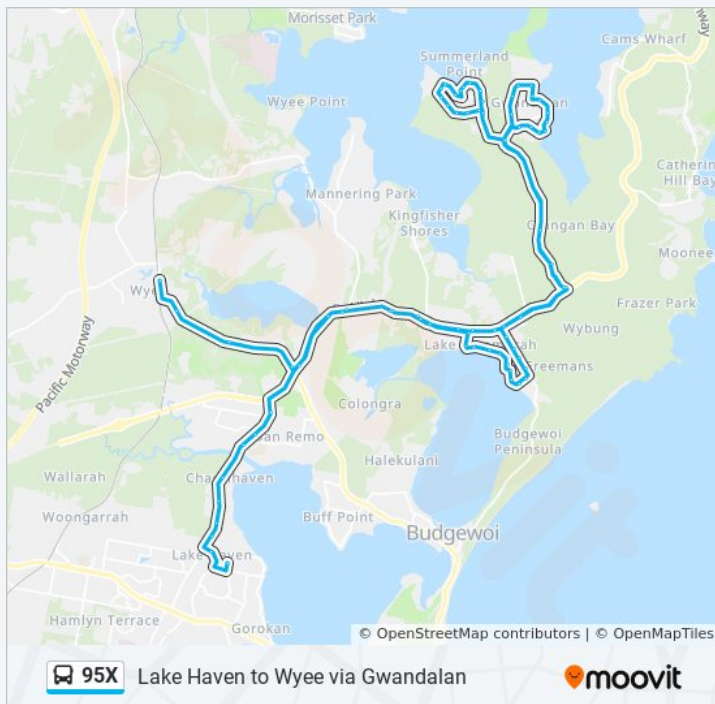

Kanangra Dr at Summerland Rd

Tunkuwallin Community Hall, Kanangra Dr

95X bus Info

Direction: Wyee

Stops: 77

Trip Duration: 60 min

Line Summary:

Kanangra Dr at Bonny Boy Way