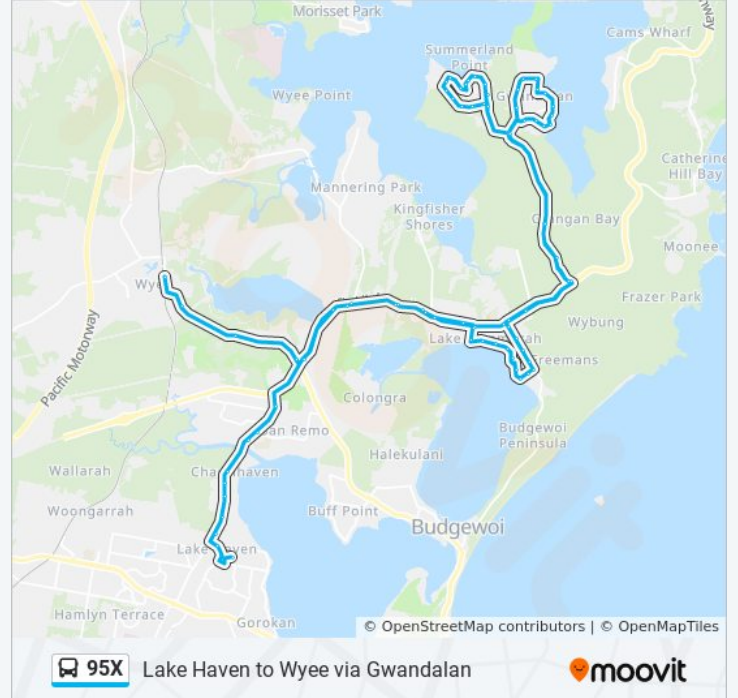

Elizabeth Bay Dr before Terence Ave

Elizabeth Bay Dr after Hartog Ave

Elizabeth Bay Dr at Acacia Ave

Pacific Hwy after Carter Rd

Pacific Hwy opp Parktrees Village

Kanangra Dr after Pacific Hwy

Kanangra Dr

Kanangra Dr at Summerland Rd

Yeramba Rd opp Regatta Way

Yeramba Rd opp Boat Harbour Cl

Yeramba Rd opp Anchorage Cres

Yeramba Rd opp Illawong Rd

Yeramba Rd before Warrina Ave

Yeramba Rd at Muraban Rd

Cams Bvd opp Yeramba Rd

Cams Bvd opp Cams Bvd Shops

Ginganup Rd opp Murrumbong Rd

Ginganup Rd before Government Rd

Government Rd at Gordon Ave

Summerland Rd opp Kapala Ave

Summerland Rd opp Cams Bvd

Summerland Sporties, Summerland Rd

Kanangra Dr at Summerland Rd

Tunkuwallin Community Hall, Kanangra Dr

Kanangra Dr at Bonny Boy Way

Orana Rd after Kanangra Dr

Orana Rd before Winbin Cres

Winbin Cres at Koowong Rd

Gamban Rd after Winbin Cres

Gwandalan Bowling Club, Gamban Rd

96 Gamban Rd

Gamban Rd opp Parraweena Rd

Parraweena Rd at Moonah Pl