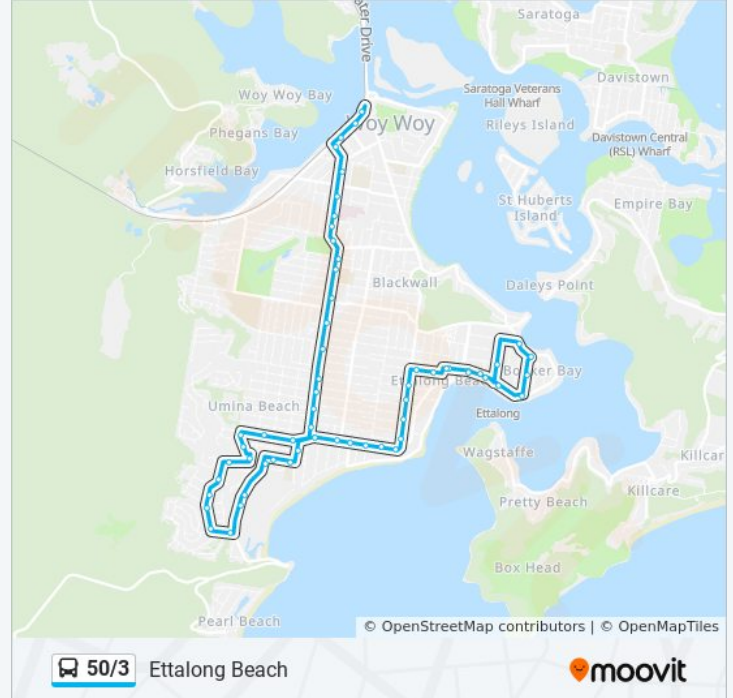

Brisbane Ave after Melbourne Ave

West St at Oscar St

Umina Beach Library, West St

West St opp Norman St

West St opp Augusta St

West St after Springwood St

West St before Barrenjoey Rd

Barrenjoey Rd at Warrah St

Ocean View Rd before Whiting Rd

Schnapper Rd at Bream Rd

Booker Bay Rd opp Flathead Rd

Booker Bay Rd opp Davis St

Davis St at Eastern Rd

Booker Bay Rd opp Davis St

Ocean View Rd before Schnapper Rd

Ocean View Rd opp Whiting Rd

Ocean View Rd before Picnic Pde

Ocean View Rd at Broken Bay Rd

### Direction: Woy Woy

78 stops

[VIEW LINE SCHEDULE](#)

Woy Woy Station, Stand B

Deepwater Plaza, Railway St

Railway St at Station St

Ocean Beach Rd after Railway St

Ocean Beach Rd opp Mutu St