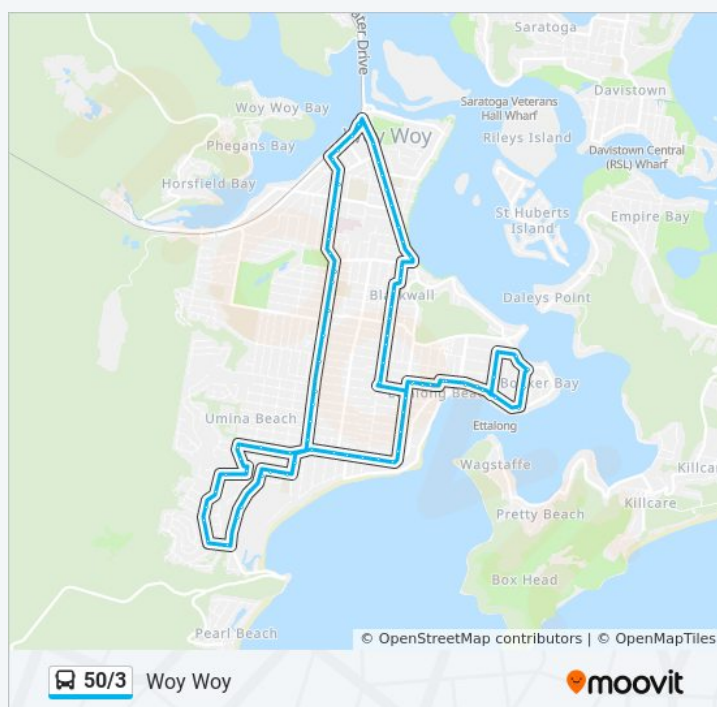

### 50/3 bus Info

**Direction:** Woy Woy

**Stops:** 78

**Trip Duration:** 40 min

**Line Summary:**

Kahibah Rd after Cowper Rd

Kahibah Rd at Lakeview Pde

Kallaroo Rd at Stella Rd