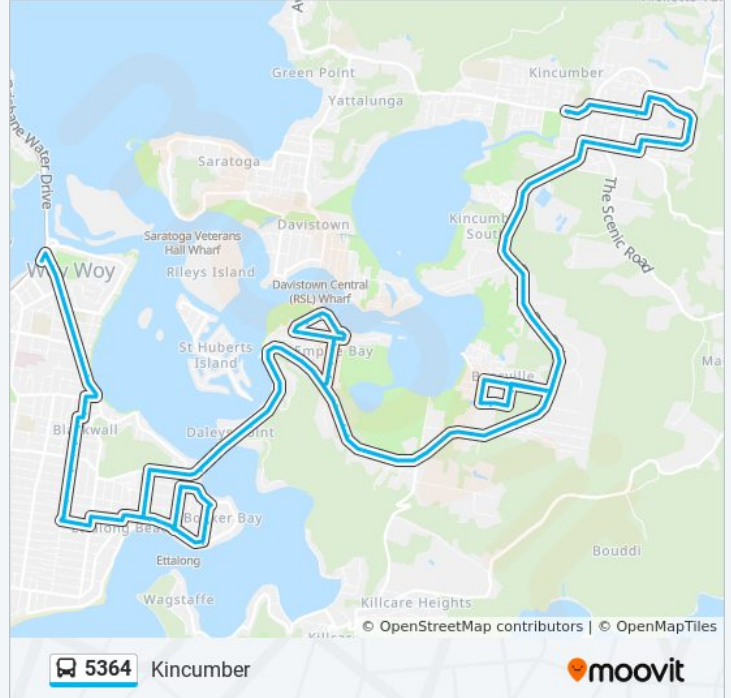

Direction: Kincumber

89 stops

[VIEW LINE SCHEDULE](#)

- Woy Woy Station, Stand C
- Woy Woy Public Library, Blackwall Rd
- Blackwall Rd before Victoria Rd
- Blackwall Rd opp St John The Baptist Church
- Woy Woy Public School, Blackwall Rd
- Blackwall Rd before Farnell Rd
- Blackwall Rd before Allfield Rd
- Blackwall Rd opp Terry Ave
- Blackwall Rd opp Alpha Rd
- Blackwall Rd opp McMasters Rd
- Dunmore St after McMasters Rd
- Dunmore St after Wyoming St
- Springwood St at Wallaby St
- Springwood St before Gallipoli Ave
- Springwood St opp Winifred Ave
- Springwood St opp Gwendolen Ave
- Springwood Rd before Karingi St
- Springwood St opp Ettalong Bowling Club
- Uligandi St after Barrenjoey Rd
- Ettalong Public School, Uligandi St
- Ocean View Rd at Memorial Ave
- Ocean View Rd after Picnic Pde

Stops: 89

Trip Duration: 43 min

Line Summary:

Ocean View Rd before Whiting Rd
Schnapper Rd at Bream Rd
Booker Bay Rd opp Flathead Rd
Booker Bay Rd opp Davis St
Davis St at Eastern Rd
Booker Bay Rd opp Davis St
Ocean View Rd before Schnapper Rd
Ocean View Rd opp Whiting Rd
Ocean View Rd before Picnic Pde
Picnic Pde after Ocean View Rd
Picnic Pde opp Bream Rd
Ettalong Oval, Picnic Pde
Rip Bridge, Maitland Bay Dr
Daley Ave before Tulani Ave
Daley Ave at Helmsman Bvd
The Cove Retirement Village, Empire Bay Dr
143 Empire Bay Dr
Empire Bay Dr before Greenfield Rd
Greenfield Rd opp Rosella Rd
33 Greenfield Rd
Greenfield Rd before Rickard Rd
Kendall Rd opp Shelly Beach Rd
Sorrento Rd at Boongala Ave
Gordon Rd opp Empire Bay Progress Hall
Gordon Rd at Boongala Ave
Rickard Rd opp Rosella Rd
Rickard Rd opp Myrtle St
Rickard Rd opp Echuca Rd
Greenfield Rd after Rickard Rd
38 Greenfield Rd
Greenfield Rd before Rosella Rd
Empire Bay Dr opp Awinya Cl
Empire Bay Dr opp Empire Bay Public School