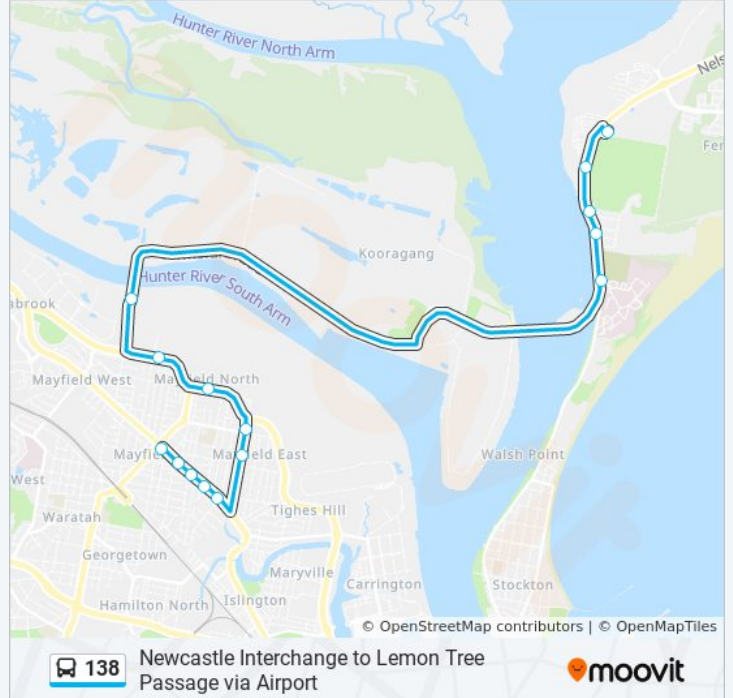

Maitland Rd before Hanbury St

138 bus Time Schedule

Mayfield Route Timetable:

Sunday	Not Operational
Monday	9:26 AM - 11:26 AM
Tuesday	9:26 AM - 11:26 AM
Wednesday	9:26 AM - 11:26 AM
Thursday	9:26 AM - 11:26 AM
Friday	Not Operational
Saturday	Not Operational

138 bus Info

Direction: Mayfield

Stops: 15

Trip Duration: 20 min

Line Summary:

Direction: Newcastle Interchange

100 stops

[VIEW LINE SCHEDULE](#)

138 bus Info

Direction: Newcastle Interchange

Stops: 100

Trip Duration: 79 min

Line Summary:

President Wilson Walk opp Tilligerry Shopping Plaza

President Wilson Walk before Rigney Rd

Diggers Dr before King Albert Ave

Union St after Parry St

Union St opp Laman St

Union St at Hunter St

Hunter St at Steel St

Hunter St after National Park St

Newcastle Interchange, Stand B

138 bus time schedules and route maps are available in an offline PDF at moovitapp.com. Use the [Moovit App](#) to see live bus times, train schedule or subway schedule, and step-by-step directions for all public transit in Sydney.