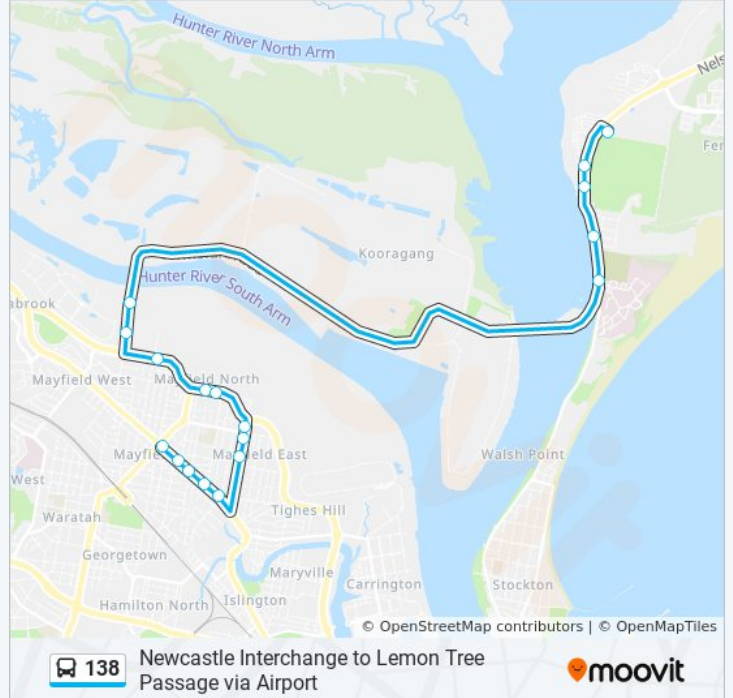

Direction: Bay Way Caravan Park

19 stops

[VIEW LINE SCHEDULE](#)

Maitland Rd at Hanbury St
Maitland Rd opp Valencia St
Maitland Rd at Church St
Maitland Rd before Havelock St
Maitland Rd at Carrington St
Ingall St at Hann St
Ingall St opp Bell Pl
Ingall St opp Mayfield East Public School
Industrial Dr after William St
Industrial Dr before Avon St
Industrial Dr before Woodstock St
Shell Beach Park, Tourle St
Tourle St before Tourle St Bridge
Nelson Bay Rd opp Stockton Cemetery
Nelson Bay Rd opp Taylor Rd
1041 Nelson Bay Rd
1073 Nelson Bay Rd
Nelson Bay Rd at Sunrise Pde
Bayway Village, First Ave

138 bus Time Schedule

Bay Way Caravan Park Route Timetable:

Sunday	Not Operational
Monday	12:37 PM - 2:30 PM
Tuesday	12:37 PM - 2:30 PM
Wednesday	12:37 PM - 2:30 PM
Thursday	12:37 PM - 2:30 PM
Friday	Not Operational
Saturday	Not Operational

138 bus Info

Direction: Bay Way Caravan Park

Stops: 19

Trip Duration: 19 min

Line Summary:

Direction: Lemon Tree Passage

98 stops

[VIEW LINE SCHEDULE](#)

138 bus Info

Direction: Newcastle Interchange

Stops: 100

Trip Duration: 79 min

Line Summary:

President Wilson Walk opp Tilligerry Shopping Plaza

President Wilson Walk before Rigney Rd

Diggers Dr before King Albert Ave