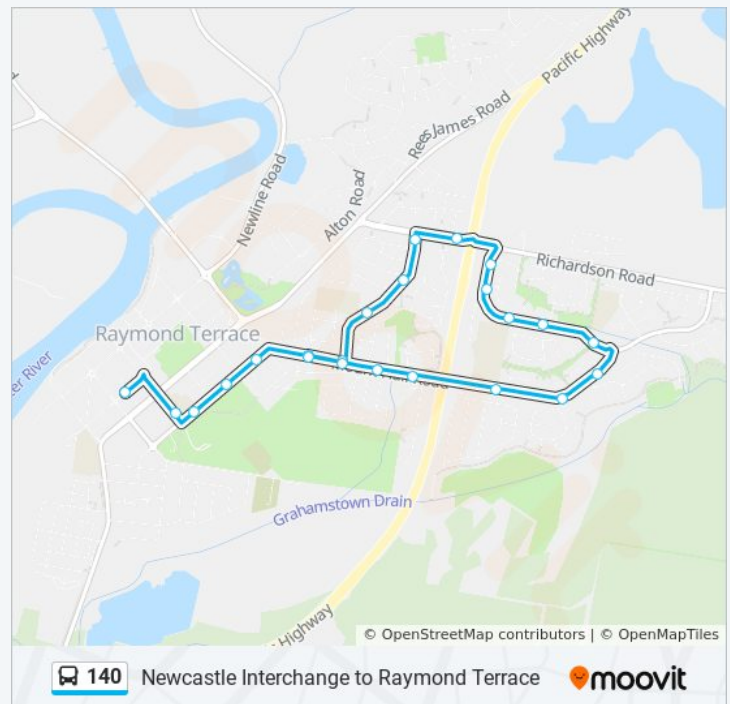

Bettles Park, Adelaide St

Raymond Terrace Shopping Centre, Sturgeon St

**Direction:** Raymond Terrace

**Stops:** 41

**Trip Duration:** 34 min

**Line Summary:**

## Direction: Raymond Terrace

27 stops

[VIEW LINE SCHEDULE](#)

Raymond Terrace Shopping Centre, Sturgeon St  
St Brigid's Parish School, William St  
St Brigid's Catholic Church, Irrawang St  
Irrawang St after Bourke St  
Irrawang St opp Smiths Lane  
Mount Hall Rd at Cambridge Ave  
Mount Hall Rd at Watt St  
Watt St opp Banks St  
Watt St at Shearman Ave  
Watt St at Richardson Rd  
Richardson Rd before Pacific Hwy  
Benjamin Lee Dr after Moxey Cl  
Benjamin Lee Dr opp Gale Cct  
Benjamin Lee Dr opp Robert Campbell Dr  
Benjamin Lee Dr at Chifley Dr  
Benjamin Lee Dr before Mount Hall Rd  
Mount Hall Rd opp Dunn Pl  
Mount Hall Rd opp Oldfield Cl  
Mount Hall Rd opp Irrawang High School  
Mount Hall Rd after Rosemount Dr  
Mount Hall Rd opp Banks St  
Mount Hall Rd at Muree St  
Mount Hall Rd opp Cambridge Ave  
Irrawang St before Smiths Lane  
Boomerang Park, Irrawang St  
Raymond Terrace Community Hall, Irrawang St  
Raymond Terrace Shopping Centre, Sturgeon St

## 140 bus Time Schedule

Raymond Terrace Route Timetable:

Sunday	6:45 PM - 7:45 PM
Monday	5:32 PM
Tuesday	5:32 PM
Wednesday	5:32 PM
Thursday	5:32 PM
Friday	6:45 PM - 7:45 PM
Saturday	6:45 PM - 7:45 PM

## 140 bus Info

**Direction:** Raymond Terrace

**Stops:** 27

**Trip Duration:** 16 min

**Line Summary:**

moovitapp.com. Use the [Moovit App](#) to see live bus times, train schedule or subway schedule, and step-by-step directions for all public transit in Sydney.