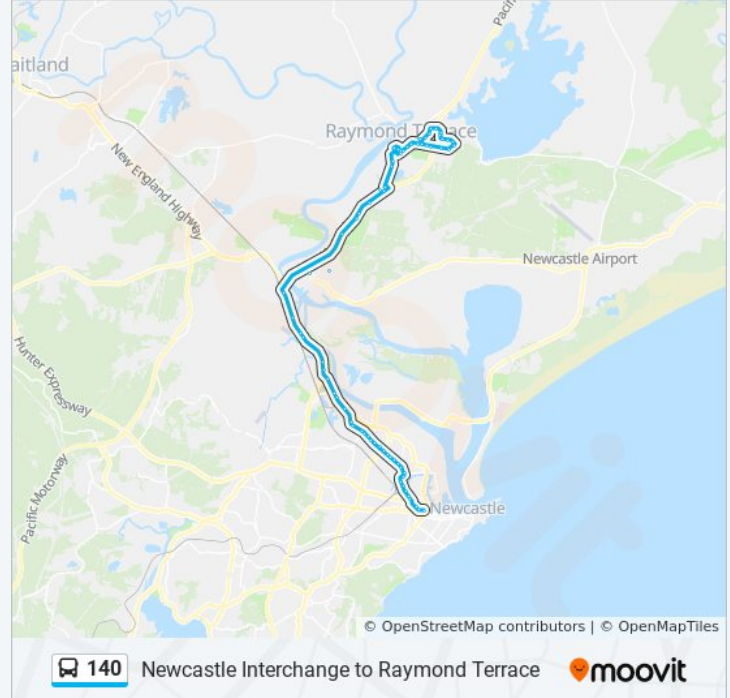

Adelaide St opp Bettles Park

Adelaide St opp Kent St

Hunter River High School, Elkin Ave

Bellhaven Caravan Park, Adelaide St

Pacific Hwy after Masonite Rd

Pacific Hwy opp Kingston Pde

Pacific Hwy after Hank St

2200 Pacific Hwy

Hunter Region Botanic Gardens, Pacific Hwy

Old Punt Rd opp Kennington Dr

Tomago Village Van Park, Tomago Rd

Maitland Rd before Old Maitland Rd

Hexham Bowling Club, Maitland Rd

Maitland Rd opp Fenwick St

Maitland Rd opp Shamrock St

Maitland Rd opp St Joseph's Retirement  
Community

Maitland Rd opp Old Maitland Rd

Maitland Rd opp Sandgate Cemetery

Maitland Rd opp Wallsend Rd

Maitland Rd at Mangrove Rd

609 Maitland Rd

Maitland Rd after Terry St

Maitland Rd opp Warabrook Bvd

Maitland Rd at Norris Ave

Maitland Rd after Werribi St

Maitland Rd opp Burnett St

Maitland Rd at Tourle St

Maitland Rd at Gamack St

Maitland Rd at Elizabeth St