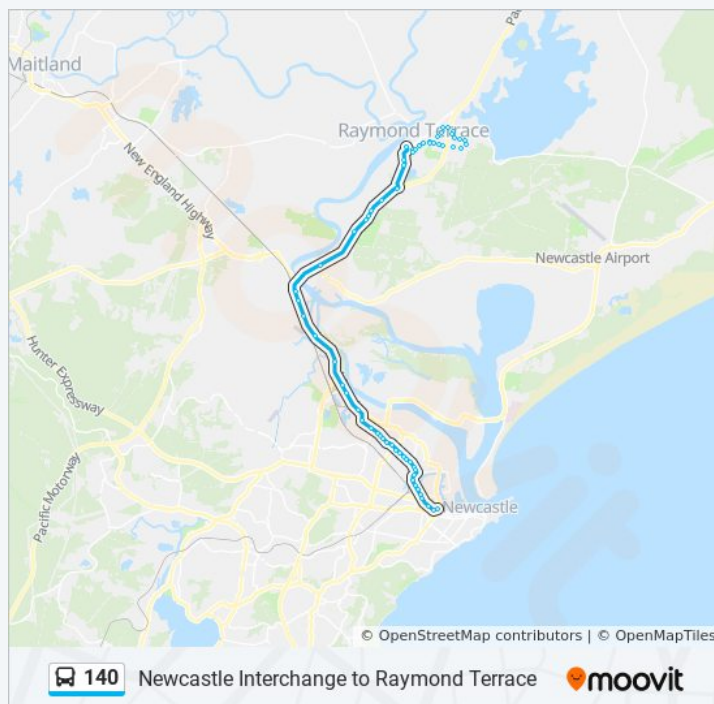

Bettles Park, Adelaide St

Raymond Terrace Shopping Centre, Sturgeon St

**Direction:** Raymond Terrace

**Stops:** 41

**Trip Duration:** 34 min

**Line Summary:**

## Direction: Raymond Terrace

27 stops

[VIEW LINE SCHEDULE](#)

Raymond Terrace Shopping Centre, Sturgeon St  
St Brigid's Parish School, William St  
St Brigid's Catholic Church, Irrawang St  
Irrawang St after Bourke St  
Irrawang St opp Smiths Lane  
Mount Hall Rd at Cambridge Ave  
Mount Hall Rd at Watt St  
Watt St opp Banks St  
Watt St at Shearman Ave  
Watt St at Richardson Rd  
Richardson Rd before Pacific Hwy  
Benjamin Lee Dr after Moxey Cl  
Benjamin Lee Dr opp Gale Cct  
Benjamin Lee Dr opp Robert Campbell Dr  
Benjamin Lee Dr at Chifley Dr  
Benjamin Lee Dr before Mount Hall Rd  
Mount Hall Rd opp Dunn Pl  
Mount Hall Rd opp Oldfield Cl  
Mount Hall Rd opp Irrawang High School  
Mount Hall Rd after Rosemount Dr  
Mount Hall Rd opp Banks St  
Mount Hall Rd at Muree St  
Mount Hall Rd opp Cambridge Ave  
Irrawang St before Smiths Lane  
Boomerang Park, Irrawang St  
Raymond Terrace Community Hall, Irrawang St  
Raymond Terrace Shopping Centre, Sturgeon St