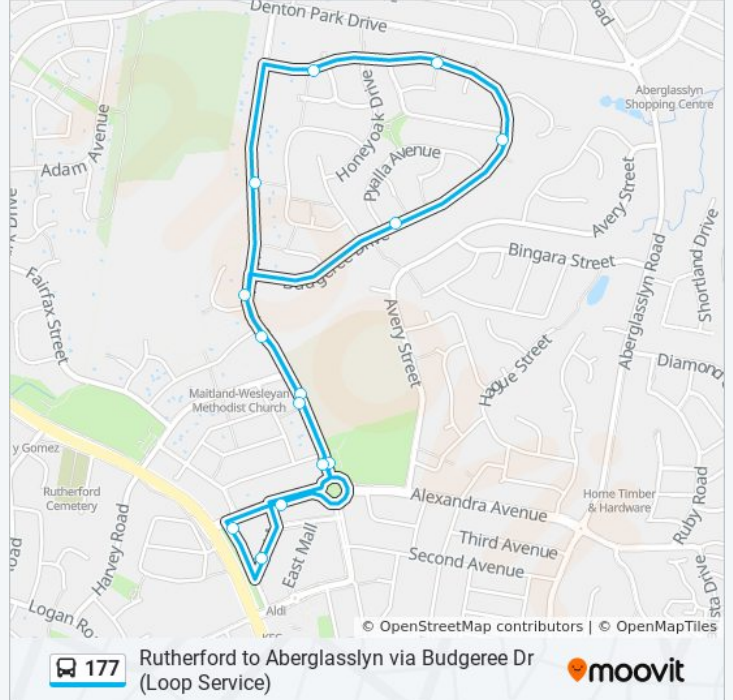

## Rutherford to Aberglasslyn via Budgeree Dr (Loop Service)

Get The App

The 177 bus line (Rutherford to Aberglasslyn via Budgeree Dr (Loop Service)) has 2 routes. For regular weekdays, their operation hours are:

### Direction: Rutherford Shops

15 stops

[VIEW LINE SCHEDULE](#)

- Rutherford Shopping Centre, West Mall
- Weblands St after Alexandra Ave
- Weblands St opp Rutherford Public School
- Weblands St opp Maitland Baptist Church
- Weblands St after Bairds Cl
- Budgerree Dr after Payalla Ave
- Budgerree Dr at Peppertree Cct
- Budgerree Dr after Blueberry Pl
- Budgerree Dr after Appletree Ave
- Weblands St before Budgerree Dr
- Rutherford Public School, Weblands St
- Weblands St before Alexandra Ave
- Alexandra Ave at West Mall
- Hillview St at Alexandra Ave (Hail & Ride)
- Rutherford Shopping Centre, West Mall

### 177 bus Time Schedule

Rutherford Shops Route Timetable:

Sunday	9:38 AM - 6:00 PM
Monday	7:05 AM - 6:12 PM
Tuesday	7:05 AM - 6:12 PM
Wednesday	7:05 AM - 6:12 PM
Thursday	7:05 AM - 6:12 PM
Friday	9:38 AM - 6:00 PM
Saturday	9:38 AM - 6:00 PM

### 177 bus Info

**Direction:** Rutherford Shops

**Stops:** 15

**Trip Duration:** 10 min

**Line Summary:**

177 bus time schedules and route maps are available in an offline PDF at [moovitapp.com](https://moovitapp.com). Use the [Moovit App](#) to see live bus times, train schedule or subway schedule, and step-by-step directions for all public transit in Sydney.