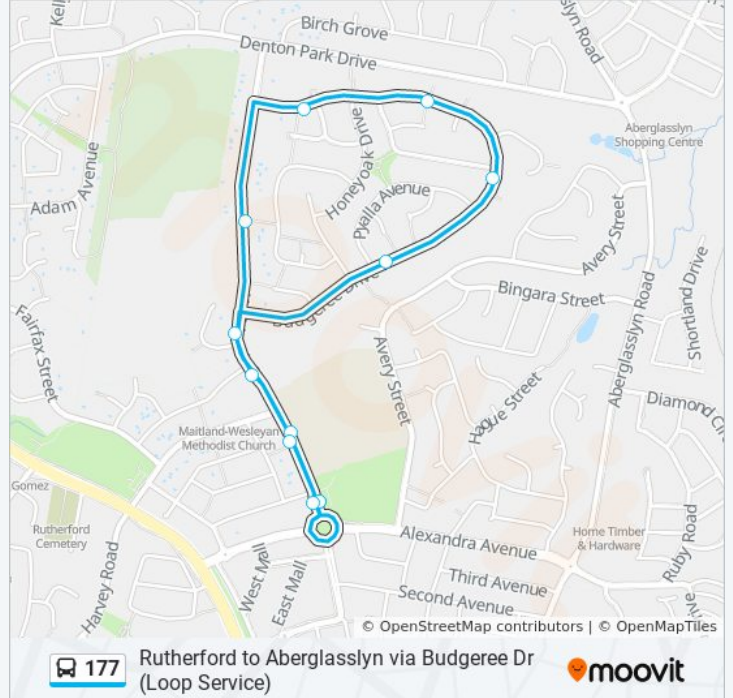

## Rutherford to Aberglasslyn via Budgeree Dr (Loop Service)

Get The App

The 177 bus line (Rutherford to Aberglasslyn via Budgeree Dr (Loop Service)) has 2 routes. For regular weekdays, their operation hours are:

### 177 bus Time Schedule

Rutherford Oval Route Timetable:

Sunday	Not Operational
Monday	7:12 PM
Tuesday	7:12 PM
Wednesday	7:12 PM
Thursday	7:12 PM
Friday	Not Operational
Saturday	Not Operational

### 177 bus Info

**Direction:** Rutherford Oval

**Stops:** 12

**Trip Duration:** 7 min

**Line Summary:**

### Direction: Rutherford Shops

15 stops

[VIEW LINE SCHEDULE](#)

- Rutherford Shopping Centre, West Mall
- Weblands St after Alexandra Ave
- Weblands St opp Rutherford Public School
- Weblands St opp Maitland Baptist Church
- Weblands St after Bairds Cl
- Budgerree Dr after Payalla Ave
- Budgerree Dr at Peppertree Cct
- Budgerree Dr after Blueberry Pl
- Budgerree Dr after Appletree Ave
- Weblands St before Budgerree Dr
- Rutherford Public School, Weblands St
- Weblands St before Alexandra Ave
- Alexandra Ave at West Mall
- Hillview St at Alexandra Ave (Hail & Ride)
- Rutherford Shopping Centre, West Mall