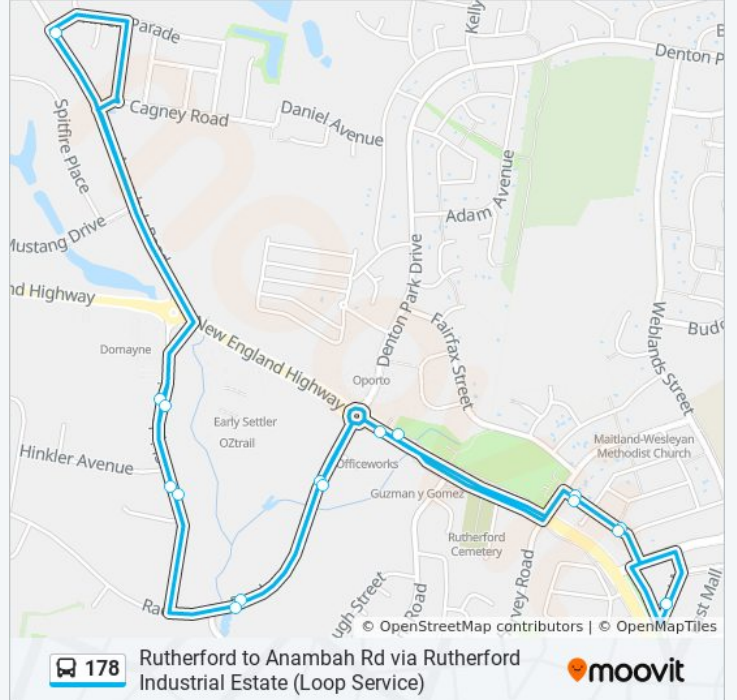

178

Rutherford to Anambah Rd via Rutherford Industrial Estate (Loop Service)

Get The App

The 178 bus line (Rutherford to Anambah Rd via Rutherford Industrial Estate (Loop Service)) has 2 routes. For regular weekdays, their operation hours are:

Direction: Rutherford Oval

Stops: 17

Trip Duration: 13 min

Line Summary:

Direction: Rutherford Shops

17 stops

[VIEW LINE SCHEDULE](#)

- Rutherford Shopping Centre, West Mall
- Bunning Ave after Alexander Ave
- Bunning Ave at Dunkley St
- New England Hwy before Racecourse Rd
- Racecourse Rd after Mackay Cl
- Racecourse Rd before Victory Way
- Shiplely Dr before Hinkler Ave
- Shiplely Dr before New England Hwy
- Anambah Rd before Cagney Rd
- Shiplely Dr after New England Hwy
- Shiplely Dr opp Farrier Pl
- Racecourse Rd after Victory Way
- Racecourse Rd opp Mackay Cl
- New England Hwy after Denton Park Dr
- Bunning Ave at Dunkley St
- Maitland City Corps, Bunning Ave
- Rutherford Shopping Centre, West Mall

178 bus Time Schedule

Rutherford Shops Route Timetable:

Sunday	9:18 AM - 6:10 PM
Monday	5:11 AM - 6:22 PM
Tuesday	5:11 AM - 6:22 PM
Wednesday	5:11 AM - 6:22 PM
Thursday	5:11 AM - 6:22 PM
Friday	9:18 AM - 6:10 PM
Saturday	9:18 AM - 6:10 PM

178 bus Info

Direction: Rutherford Shops

Stops: 17

Trip Duration: 20 min

Line Summary:

178 bus time schedules and route maps are available in an offline PDF at moovitapp.com. Use the [Moovit App](#) to see live bus times, train schedule or subway schedule, and step-by-step directions for all public transit in Sydney.