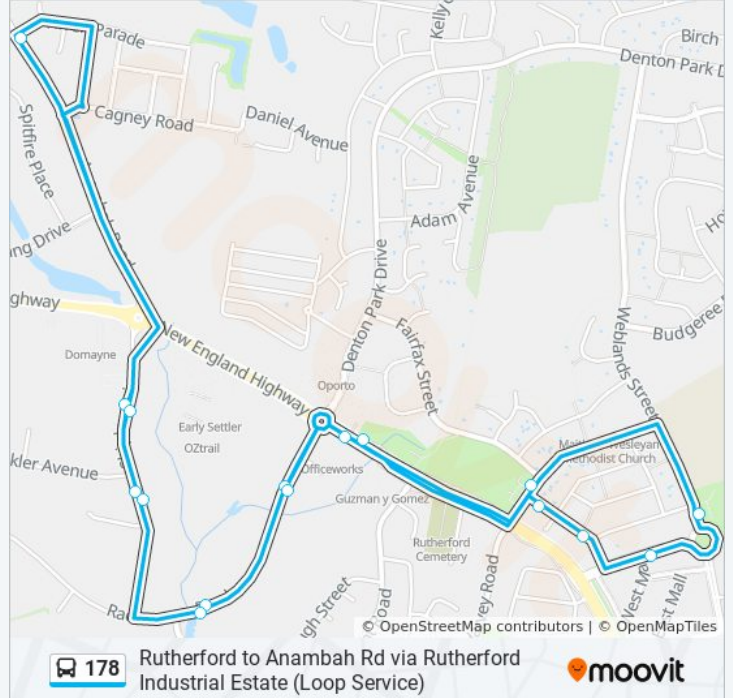

178 bus Time Schedule

Rutherford Oval Route Timetable:

Sunday	Not Operational
Monday	7:22 PM
Tuesday	7:22 PM
Wednesday	7:22 PM
Thursday	7:22 PM
Friday	Not Operational
Saturday	Not Operational

178 bus Info

Direction: Rutherford Oval

Stops: 17

Trip Duration: 13 min

Line Summary:

Direction: Rutherford Shops

17 stops

[VIEW LINE SCHEDULE](#)

- Rutherford Shopping Centre, West Mall
- Bunning Ave after Alexander Ave
- Bunning Ave at Dunkley St
- New England Hwy before Racecourse Rd
- Racecourse Rd after Mackay Cl
- Racecourse Rd before Victory Way
- Shiplely Dr before Hinkler Ave
- Shiplely Dr before New England Hwy
- Anambah Rd before Cagney Rd
- Shiplely Dr after New England Hwy
- Shiplely Dr opp Farrier Pl
- Racecourse Rd after Victory Way
- Racecourse Rd opp Mackay Cl
- New England Hwy after Denton Park Dr
- Bunning Ave at Dunkley St
- Maitland City Corps, Bunning Ave
- Rutherford Shopping Centre, West Mall

178 bus Time Schedule

Rutherford Shops Route Timetable:

Sunday	9:18 AM - 6:10 PM
Monday	5:11 AM - 6:22 PM
Tuesday	5:11 AM - 6:22 PM
Wednesday	5:11 AM - 6:22 PM
Thursday	5:11 AM - 6:22 PM
Friday	9:18 AM - 6:10 PM
Saturday	9:18 AM - 6:10 PM

178 bus Info

Direction: Rutherford Shops

Stops: 17

Trip Duration: 20 min

Line Summary:

178 bus time schedules and route maps are available in an offline PDF at moovitapp.com. Use the [Moovit App](#) to see live bus times, train schedule or subway schedule, and step-by-step directions for all public transit in Sydney.