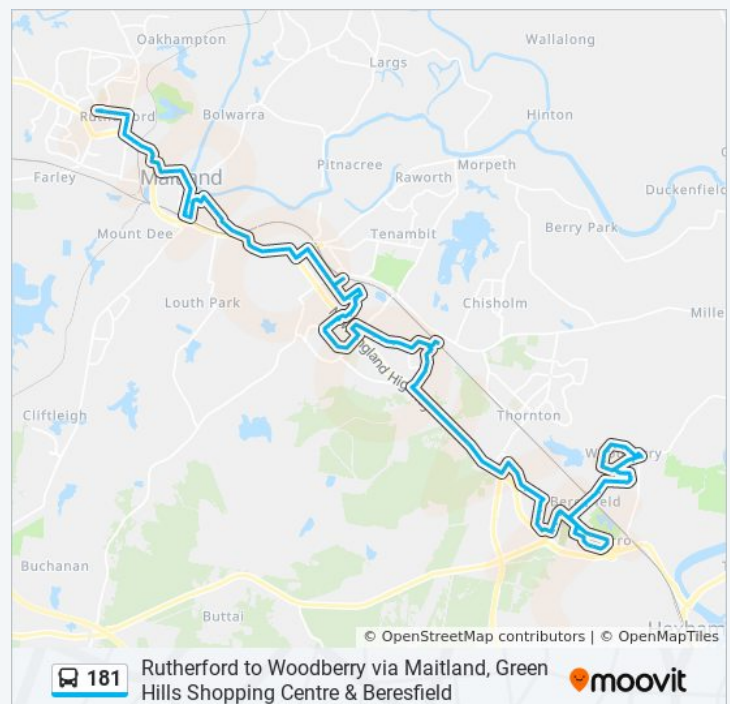

Christie Rd after Anderson Dr

Beverley Cl at Western Ave

Southern Ave at Lang Cres

Our Lady of Lourdes Primary School, Eastern Ave (Hail & Ride)

Anderson Dr after Western Ave

Anderson Dr opp Greville St

Allendale St opp Beresfield Bowling Club

Allendale St at Brazos St

Allendale St at Pamela St

Allendale St opp Yarrum Ave

181 bus Time Schedule

Rutherford Oval Route Timetable:

Sunday	Not Operational
Monday	5:50 PM - 9:41 PM
Tuesday	5:50 PM - 9:41 PM
Wednesday	5:50 PM - 9:41 PM
Thursday	5:50 PM - 9:41 PM
Friday	Not Operational
Saturday	Not Operational

181 bus Info

Direction: Rutherford Oval

Stops: 91

Trip Duration: 70 min

Line Summary:

Yarrum Ave opp Lister Ave

Yarrum Ave opp Adelaide St

Yarrum Ave opp Blackwood Ave

Yarrum Ave at Abelia St

Beresfield Golf Course, Anderson Dr (Hail & Ride)

Anderson Dr opp Glenwood Rd (Hail & Ride)

Desalis Dr after Poynton Pl

New England Hwy before Avalon Dr

Ferraby Dr opp TAFE Maitland