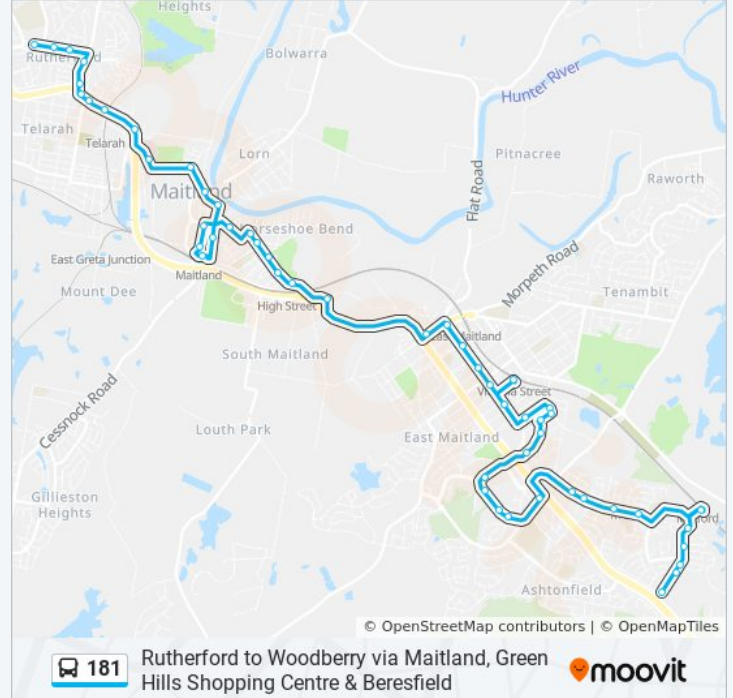

Chelmsford Dr opp Grevillea Dr

Metford Station, Ferraby Dr

Ferraby Dr after Olsen St

Ferraby Dr at Streeton Dr

Ferraby Dr after Streeton Dr

Ferraby Dr opp 32

TAFE Maitland, Ferraby Dr

Direction: Rutherford Oval

91 stops

[VIEW LINE SCHEDULE](#)

Lawson Ave after Frewin Ave

Lawson Ave before Dalwood St

Lawson Ave opp Woodberry Public School

Greenway Ave after Lawson Ave (Hail & Ride)

Kingstown Rd at Bristol St

Kingstown Rd at Kirkton Cres