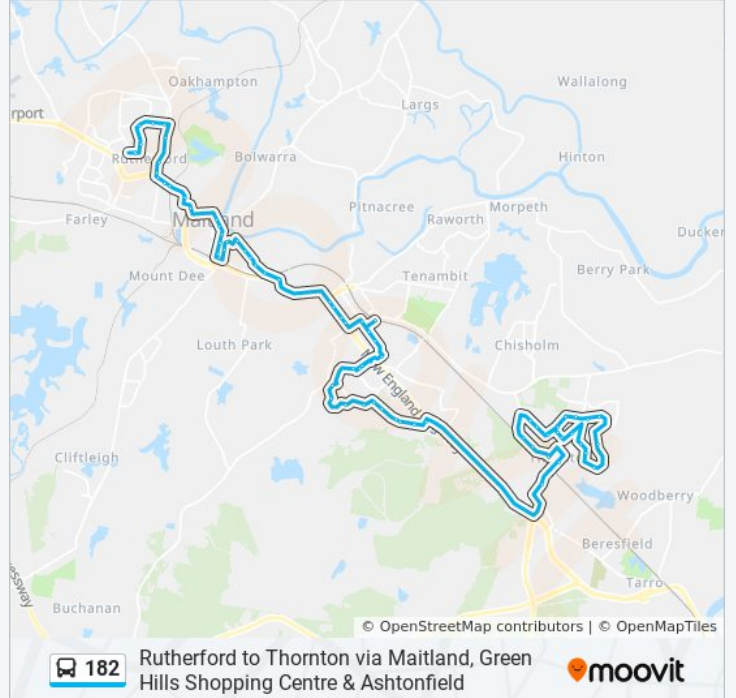

Direction: Rutherford Oval

71 stops

[VIEW LINE SCHEDULE](#)

- Thomas Coke Dr opp Thornton Shopping Centre
- Thomas Coke Dr at Mumford Ave
- Thomas Coke Dr after John Arthur Ave
- Thomas Coke Dr opp Reilly St
- Somerset Dr after Government Rd
- Somerset Dr after Benwerrin Ave
- Somerset Dr after Featherwood Pl
- Somerset Dr after Golden Wattle Cr
- Somerset Dr at Rosewood Ave
- Somerset Dr before Edwards Ave
- Government Rd at Arnold Cres
- Blackwell Rd after Government Rd
- Blakewell Rd at Matai Cl
- Thornton Shopping Centre, Thomas Coke Dr
- Taylor Ave before Griffin Cl
- Taylor Ave at Osborn Cl
- Hausman Dr after Garnier Cl
- Hausman Dr after Tripp Cl
- Hausman Dr before Government Rd
- Railway Ave at Rockleigh St

182 bus Info

Direction: Rutherford Oval
Stops: 71
Trip Duration: 63 min
Line Summary:

Thornton Rd opp Huntingdale Dr
South Seas Dr after New England Hwy
South Seas Dr before Airlie St
South Seas Dr opp Adele Cres
South Seas Dr opp Norfolk St
South Seas Dr opp Hunter Valley Grammar School
South Seas Dr at Chisholm Rd
Chisholm Rd before Galway Bay Dr
Worcester Dr before Upington Dr
Worcester Dr before Parl St
Worcester Dr at Springbok Cres
The Hunter Shopping Centre, Mitchell Dr
Mitchell Dr opp Stockland Green Hills
Green Hills Shopping Centre, Mitchell Dr
Mitchell Dr opp Stockland Green Hills
Bruce St at Hughes St
Lawes St opp Alliance St
Cooney Park, Lawes St
Victoria Street Station, Victoria St
East Maitland Post Office, Lawes St
Newcastle St after George St
New England Hwy after King St
New England Hwy after William St
Newcastle St opp Grant St
Maitland Visitor Information Centre, High St
High St at Smith St
Maitland Town Hall, High St
High St opp Free Church St
High St after Ken Tubman Dr
Ken Tubman Dr at Elgin St
Elgin St opp Maitland Public School
Maitland Station, Railway St