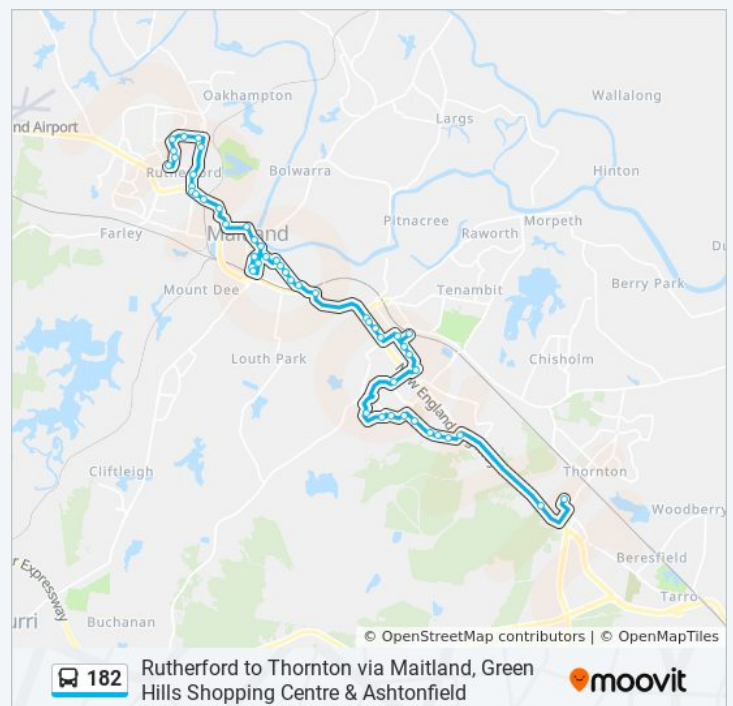

182 bus Info

Direction: Thornton

Stops: 59

Trip Duration: 56 min

Line Summary:

New England Hwy before King St
New England Hwy at George St
Lawes St after Myra St
Victoria Street Station, Victoria St
Lawes St opp Cooney Park
Lawes St before Alliance St
Bruce St after Hughes St
Green Hills Shopping Centre, Mitchell Dr
Worcester Dr after Parl St
Worcester Dr at Beaufort Cct
Chisholm Rd after Worcester Dr
Galway Bay Dr after Chisholm Rd
Galway Bay Dr after Murphy Cct
South Seas Dr after Norfolk St
South Seas Dr at Adele Cres
South Seas Dr before Adele Cres
South Seas Dr before New England Hwy
New England Hwy before Thornton Rd
Railway Ave at Rockleigh St
Thornton Public School, Government Rd
Government Rd at Glenroy St
Hausman Dr opp Tripp Cl
Hausman Dr opp Hulot Cl
Hausman Dr opp Woolley Cl
Hausman Dr opp Taylor Ave
Taylor Ave at Sharp St
Taylor Ave at Bunbury St
Thomas Coke Dr opp Thornton Shopping Centre

Maitland Regional Art Gallery, High St

High St opp Ward St

High St opp Sparke St

High St opp Maitland Visitor Information Centre

East Maitland Bowling Club, Newcastle St

New England Hwy before King St

New England Hwy before King St

New England Hwy at George St

Lawes St after Myra St

Victoria Street Station, Victoria St

Tuesday	9:29 PM
Wednesday	9:29 PM
Thursday	9:29 PM
Friday	Not Operational
Saturday	Not Operational

182 bus Info

Direction: Thornton Bus Depot

Stops: 49

Trip Duration: 44 min

Line Summary:

Lawes St opp Cooney Park

Lawes St before Alliance St

Bruce St after Hughes St

Green Hills Shopping Centre, Mitchell Dr

Worcester Dr after Parl St