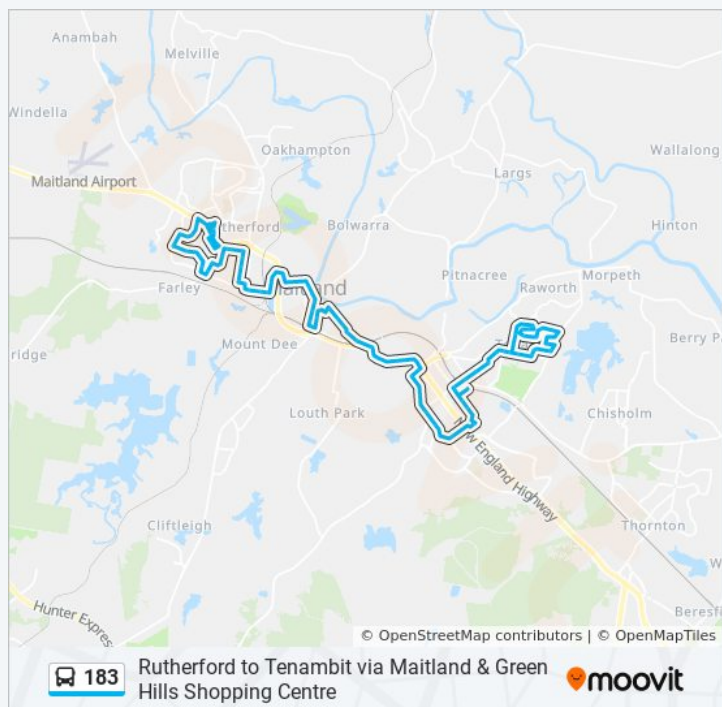

Brisbane St at Melbourne St

Melbourne St before Newcastle St

183 bus Info

Direction: Rutherford Shops

Stops: 80

Trip Duration: 59 min

Line Summary:

Maitland Visitor Information Centre, High St