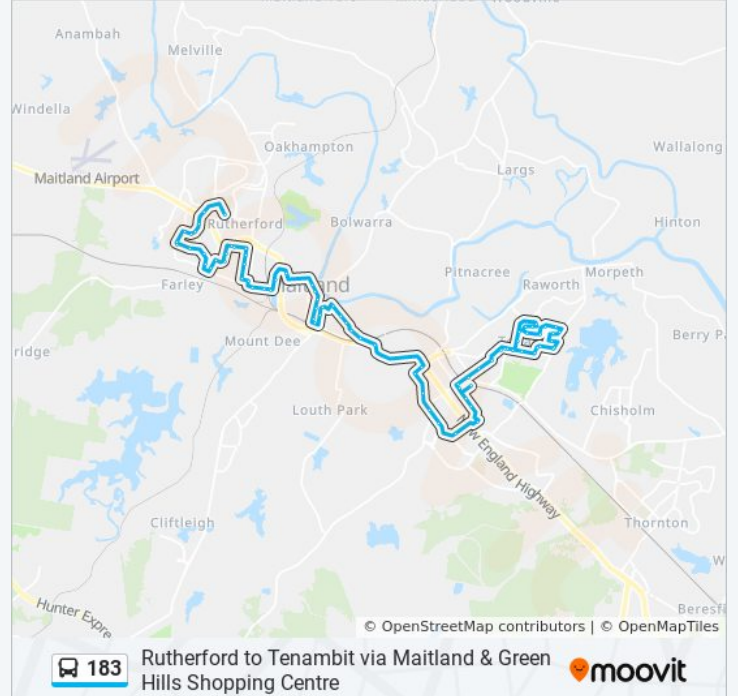

St Marys Anglican Church, Church St

Church St after Caroline Pl

High St opp Maitland City Library

High St opp Maitland Court House

High St after Bonar St

Bungaree St before Ledsam St

Telarah St opp Margaret St

Telarah St at Elizabeth St
Telarah St before South St
Telarah Shopping Centre, William St
Brooks St after William St
Brooks St at George St
Brooks St at Capper St
Gillies St at Brooks St
Gillies St at Young St
St Paul's Primary School, Gillies St
Verge St at Taree Ave
Verge St at Goodlet St
Goodlet St after Carr St
Wollombi Rd after Carr St
Brigantine St after Nicolena Cres
Brigantine St after Nicolena Cres
Brigantine St opp Ventura Cl
Brigantine St at Regiment Rd
Regiment Rd at Marlborough St
Logan Rd opp Belmar St
Logan Rd before Harvey Rd
Harvey Rd opp Enright St
Scobie Barracks, Harvey Rd
Norm Chapman Oval, Dunkley St
Weblands St before Alexandra Ave