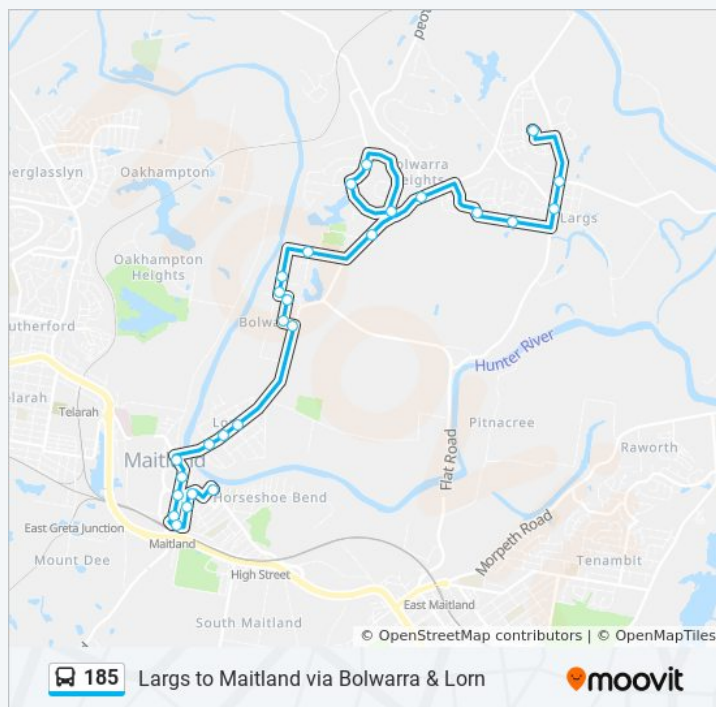

Kensington Rd after Bayswater Rd

Kensington Rd opp Denison Rd

Bolwarra Rd opp Maitland Rd

Paterson Rd opp Bolwarra Uniting Church

Hunterglen Dr at Bolwarra Park Dr

Bolwarra Park Dr opp Robinson Lane (Hail & Ride)

Highland Way at Hunterglen Dr

Paterson Rd after Tocal Rd

Corina Ave at Dalveen Rd

Dalveen Rd at Maple Rd

High St at Largs Ave

Dunmore Rd opp Morpeth St

Masonic Retirement Village

**Trip Duration:** 26 min  
**Line Summary:**

**Direction: Maitland Station**

34 stops

[VIEW LINE SCHEDULE](#)

Durham Rd opp Gresford Public School

East Gresford Police Station, Durham Rd

Gresford Rd at Torryburn Rd

Vacy Public School, Gresford Rd

Gresford Rd after Dungog Rd