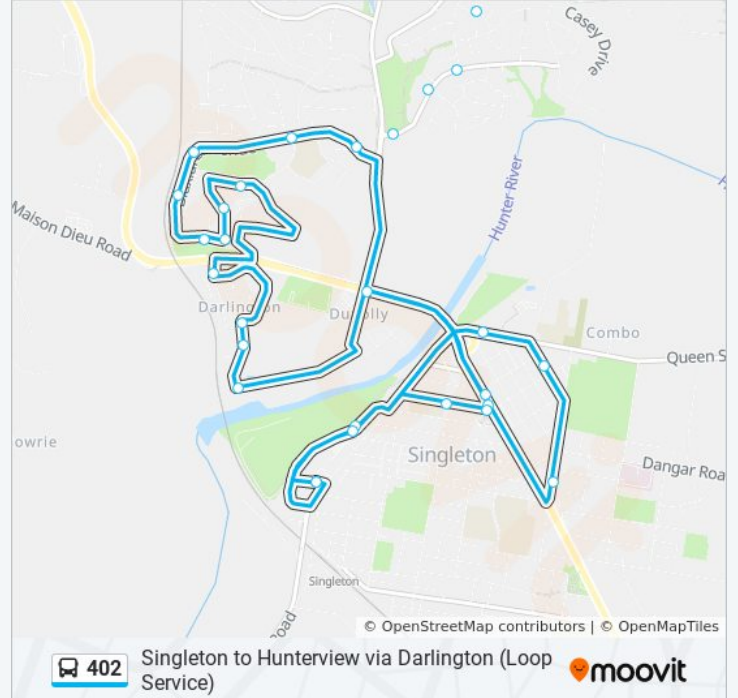

### Direction: Singleton Shops

28 stops

[VIEW LINE SCHEDULE](#)

- Gowrie St opp Singleton Plaza
- Ryan Ave opp Burns Lane
- Singleton Public Library, Queen St
- St Patricks Early Education Centre, Patrick St
- Boundary St opp High St
- George St after Elizabeth St
- New England Hwy at Bridgman Rd
- Darlington Rd opp Simpson Tce (Hail & Ride)
- Simpson Tce opp Wanaruah Park
- Simpson Tce opp Grainger Cres
- Simpson Tce at Allen Ct
- Lawson Ave before James Cook Ave
- Wentworth Ave after Lawson Ave
- Wentworth Ave at White Ave
- Gowrie Park, White Ave
- Blaxland Ave opp Northcott Ave
- Blaxland Ave opp Aloy Park
- Blaxland Ave opp YMCA Sports Centre
- Uniting Elizabeth Gates Singleton, Blaxland Ave
- Allan Bull Reserve, Acacia Cct
- Acacia Cct opp Burbank Cres

### 402 bus Info

**Direction:** Singleton Shops

**Stops:** 28

**Trip Duration:** 35 min

**Line Summary:**

Acacia Cct at Casey Dr

Woodside Ave at Nelson Dr

George St at Kent St

Elizabeth St after George St

Singleton Public School, Elizabeth St

Ryan Ave before Burns Lane

Gowrie St opp Singleton Plaza

402 bus time schedules and route maps are available in an offline PDF at [moovitapp.com](https://moovitapp.com). Use the [Moovit App](#) to see live bus times, train schedule or subway schedule, and step-by-step directions for all public transit in Sydney.