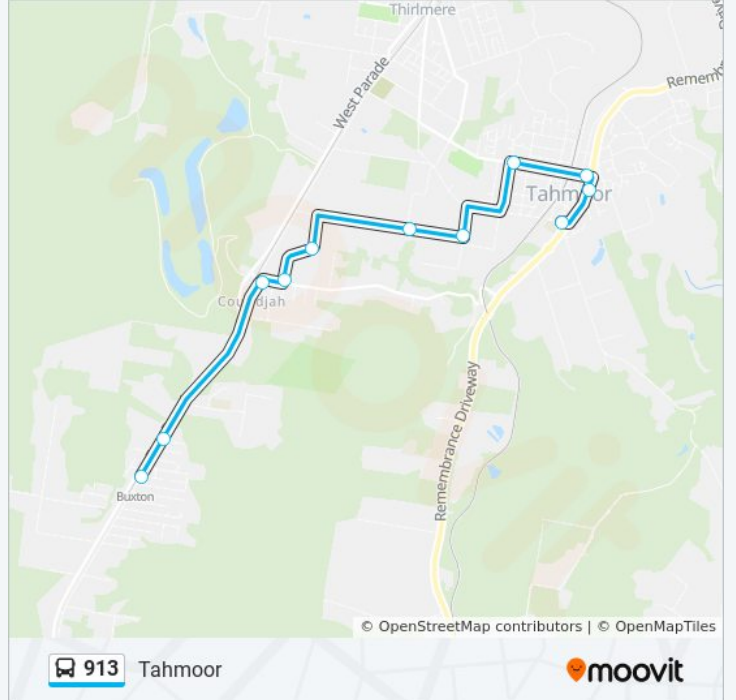

913 bus time schedules and route maps are available in an offline PDF at moovitapp.com. Use the [Moovit App](#) to see live bus times, train schedule or subway schedule, and step-by-step directions for all public transit in Sydney.

[About Moovit](#) · [MaaS Solutions](#) · [Supported Countries](#) · [Mooviter Community](#)

© 2024 Moovit - All Rights Reserved

Check Live Arrival Times