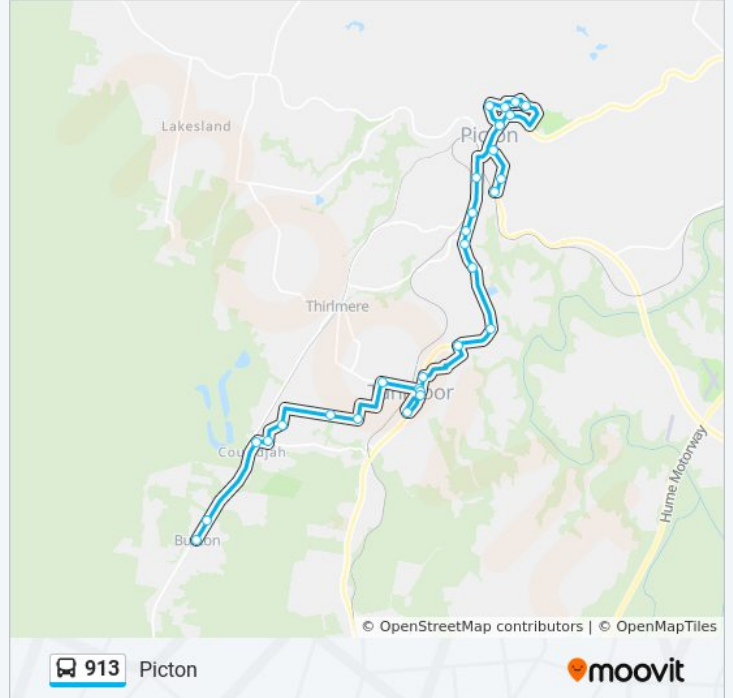

913

Picton

Get The App

The 913 bus line (Picton) has 2 routes. For regular weekdays, their operation hours are:

(1) Picton: 11:48(2) Tahmoor: 10:15

Use the Moovit App to find the closest 913 bus station near you and find out when is the next 913 bus arriving.

Direction: Picton

18 stops

[VIEW LINE SCHEDULE](#)

- Buxton Station, East Pde
- Nattai St near Kangaroo Rd
- Milne St at Thirlmere Way
- Thirlmere Way near Fraser St
- Thirlmere Way near Castlereagh St
- Remembrance Dr after Progress St
- Tahmoor Public School, Bronzewing St
- Emmett St at Remembrance Drwy
- Tahmoor Town Centre, Remembrance Dr
- Argyle St opp Picton Pool
- Hill St at Argyle St
- Argyle St opp Cowper St
- RSL Memorial Park, Argyle St
- Regreme Rd after Argyle St
- Regreme Rd opp Bottlebrush Cl
- Argyle St opp Regreme Rd
- Picton Shire Hall and Library, Menangle St
- Picton Station, Station St

913 bus Time Schedule

Picton Route Timetable:

Sunday	Not Operational
Monday	11:48
Tuesday	11:48
Wednesday	11:48
Thursday	11:48
Friday	11:48
Saturday	Not Operational

913 bus Info

Direction: Picton

Stops: 18

Trip Duration: 35 min

Line Summary:

Direction: Tahmoor

10 stops

[VIEW LINE SCHEDULE](#)

- Buxton Station, East Pde
- Nattai St near Kangaroo Rd
- Milne St at Thirlmere Way
- Thirlmere Way near Fraser St
- Thirlmere Way near Castlereagh St
- Thirlmere Way before Remembrance Drwy
- Remembrance Dr after Progress St
- Tahmoor Public School, Bronzewing St
- Emmett St at Remembrance Drwy
- Tahmoor Town Centre, Remembrance Dr