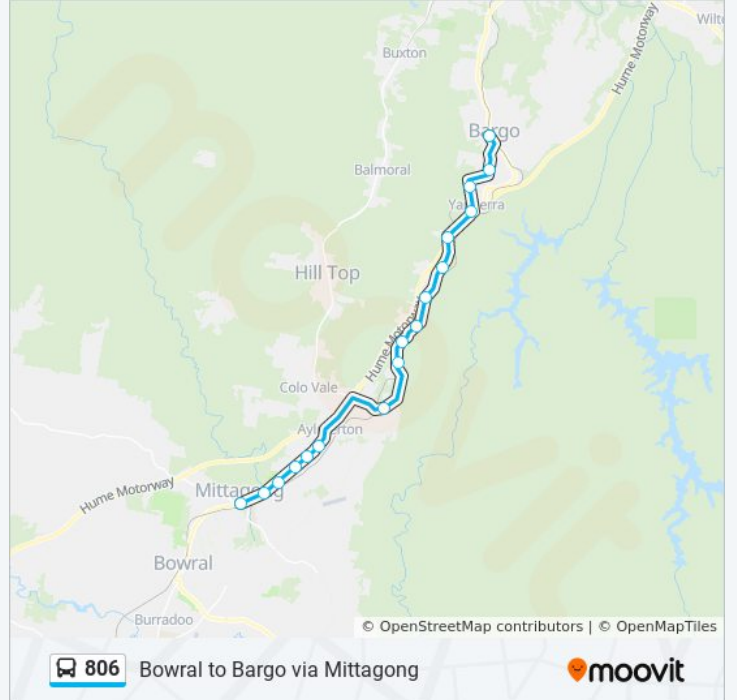

Direction: Bargo

27 stops

[VIEW LINE SCHEDULE](#)

- Bowral Public School, Boolwey St
- Bowral Station, Coach Bay
- Mittagong Rd opp Bowral Swimming Centre
- Mittagong Rd opp Cliff St
- Mittagong Rd at Evans Lane
- Bowral Rd after Old Bowral Rd
- Railway Overpass, Bowral Rd
- Bowral Rd after Old Bowral Rd
- Bowral Rd before Henderson Av
- Bowral Rd before Bessemer St
- Main St at Alice St
- Beatrice St opp Alfred St
- Mittagong Oval, Old Hume Hwy
- Old Hume Hwy opp Renwick Dr
- Old Hume Hwy at Rush Lane
- Old Hume Hwy at Braemar Av
- Old Hume Hwy opp Tyree Pl
- Old Hume Hwy opp 1045
- 800 Old Hume Hwy
- Remembrance Dr at Hambridge Rd
- Old Hume Hwy at Government Rd
- Remembrance Dr at The Falls Rd

Direction: Bowral

Stops: 21

Trip Duration: 30 min

Line Summary:

Mittagong Rd after Cliff St

Bowral Swimming Centre, Mittagong Rd

Boolwey St opp Bowral Public School

Direction: Mittagong

Old Hume Hwy opp Rush Lane

Old Hume Hwy at Renwick Dr

Old Hume Hwy opp Mittagong Oval

St Stephens Anglican Church, Station St

806 bus Time Schedule

Mittagong Route Timetable:

Sunday	Not Operational
Monday	Not Operational
Tuesday	4:20 PM
Wednesday	4:20 PM
Thursday	4:20 PM
Friday	Not Operational
Saturday	Not Operational

806 bus Info

Direction: Mittagong

Stops: 17

Trip Duration: 30 min

Line Summary:

806 bus time schedules and route maps are available in an offline PDF at moovitapp.com. Use the [Moovit App](#) to see live bus times, train schedule or subway schedule, and step-by-step directions for all public transit in Sydney.