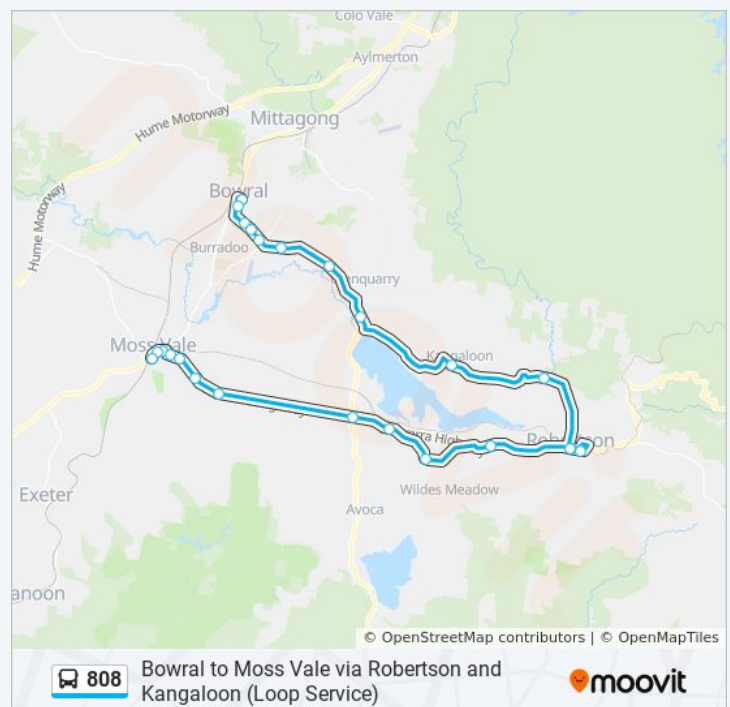

808 bus Info

Direction: Bowral

Stops: 49

Trip Duration: 69 min

Line Summary:

Argyle St at Valetta St

Moss Vale Court House, Argyle St

Argyle St opp Valetta St

Robertson Coach Stop, Hoddle St

Robertson Coach Stop, Hoddle St

Robertson School Of Arts, Illawarra Hwy

Illawarra Hwy

Burrawang Public School, Hoddle St

5591 Illawarra Hwy

Illawarra Hwy after Sheepwash Rd

Illawarra Hwy opp Tudor House The King's
School

Illawarra Hwy at Hazelton Dr

Moss Vale High School, Illawarra Hwy

Illawarra Hwy opp Moss Vale Showground

Argyle St opp Hawkins St

Argyle St at Valetta St

Moss Vale Court House, Argyle St

Tuesday	7:05 AM
Wednesday	7:05 AM
Thursday	7:05 AM
Friday	Not Operational
Saturday	Not Operational

808 bus Info

Direction: Moss Vale

Stops: 25

Trip Duration: 80 min

Line Summary:

Direction: Robertson

11 stops

[VIEW LINE SCHEDULE](#)