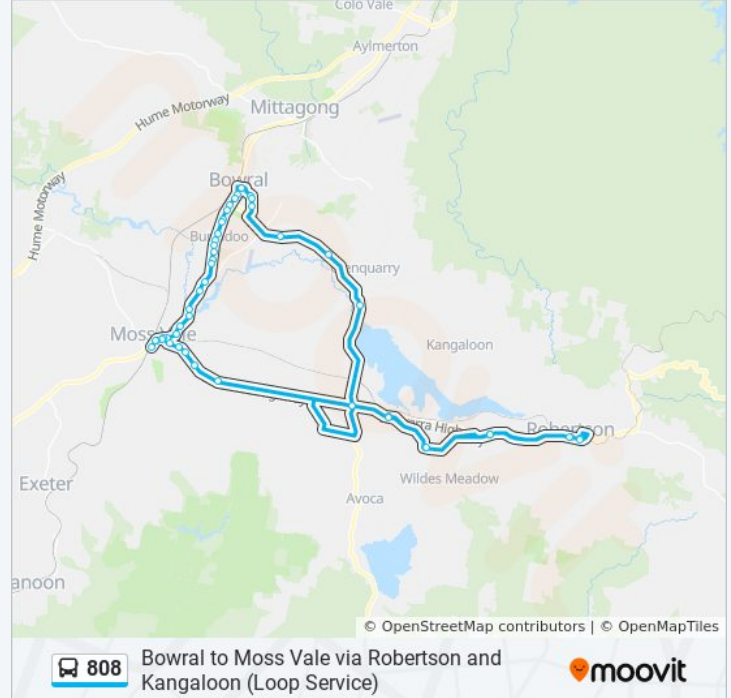

808 bus Info

Direction: Bowral

Stops: 49

Trip Duration: 69 min

Line Summary:

Argyle St at Valetta St

Moss Vale Court House, Argyle St

Argyle St opp Valetta St

5570 Illawarra Hwy

Burrawang Public School, Hoddle St

Illawarra Hwy

Illawarra Hwy near Yarranga St

Robertson Coach Stop, Hoddle St

Robertson Coach Stop, Hoddle St

Robertson School Of Arts, Illawarra Hwy

Illawarra Hwy

Burrawang General Store, Hoddle St

5591 Illawarra Hwy

Illawarra Hwy after Sheepwash Rd

Sheepwash Rd opp Kangaloon Rd

Kangaloon Rd at Sproules Lane

Kangaloon Rd after Boardman Rd

Bowral High School, Park Rd

Bowral District Hospital, Mona Rd

Bowral And District Hospital, Bowral St

Bowral Public School, Boolwey St

Direction: Moss Vale

25 stops

[VIEW LINE SCHEDULE](#)

Bowral Public School, Boolwey St

808 bus Time Schedule

Moss Vale Route Timetable: