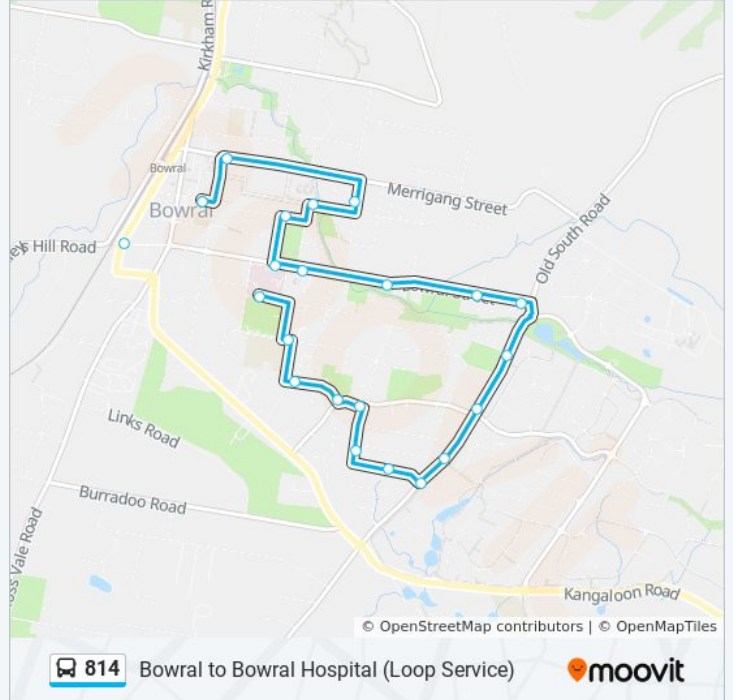

 814

Bowral to Bowral Hospital (Loop Service)

[Get The App](#)

The 814 bus line Bowral to Bowral Hospital (Loop Service) has one route. For regular weekdays, their operation hours are:

(1) Bowral: 7:30 AM - 5:15 PM

Use the Moovit App to find the closest 814 bus station near you and find out when is the next 814 bus arriving.

Direction: Bowral

23 stops

[VIEW LINE SCHEDULE](#)

Bowral Public School, Boolwey St
Station St at Bowral St
Ascot Rd opp Loseby Park
Park Rd opp Bowral High School
Westwood Dr after Aitken Rd
Westwood Dr at Braeside Rd
Braeside Rd at Purcell St
Purcell St at Price St
Apex Park, Sheaffe St
Old South Rd opp Sheaffe St
Old South Rd after Price St
Old South Rd after Derby St
Ascot Rd at Old South Rd
Bowral St after Old South Rd
Bowral St at McDonald St
Stanley Park, Bowral St
Bowral St opp Glebe St
Bowral And District Hospital, Bowral St
Boolwey St opp St Jude St
Bowral Bowling Club, Shepherd St
Elm St after Shepherd St

814 bus Time Schedule

Bowral Route Timetable:

Sunday	Not Operational
Monday	Not Operational
Tuesday	7:30 AM - 5:15 PM
Wednesday	7:30 AM - 5:15 PM
Thursday	7:30 AM - 5:15 PM
Friday	Not Operational
Saturday	9:55 AM - 2:55 PM

814 bus Info

Direction: Bowral

Stops: 23

Trip Duration: 17 min

Line Summary:

Merrigang St opp St Thomas Aquinas Catholic Church

Bowral Public School, Boolwey St

814 bus time schedules and route maps are available in an offline PDF at moovitapp.com. Use the [Moovit App](#) to see live bus times, train schedule or subway schedule, and step-by-step directions for all public transit in Sydney.