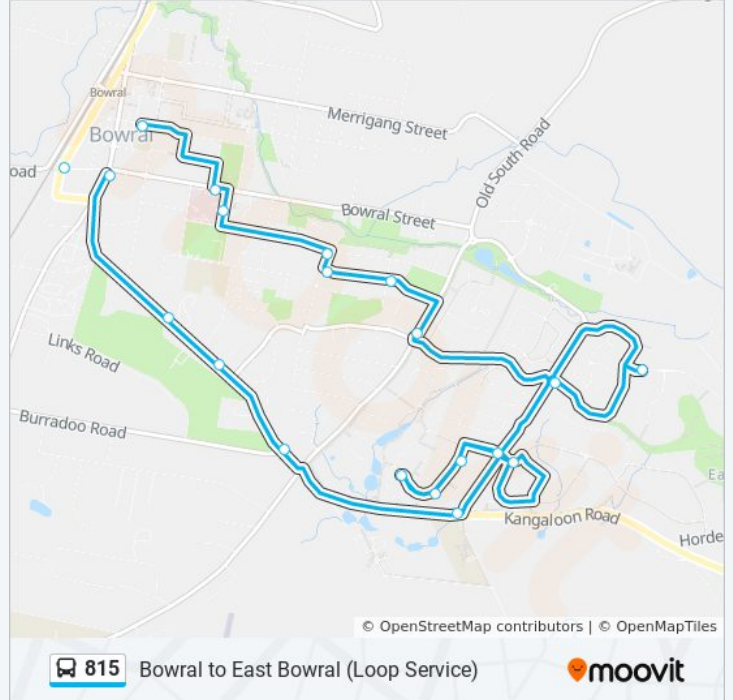

815

Bowral to East Bowral (Loop Service)

Get The App

The 815 bus line Bowral to East Bowral (Loop Service) has one route. For regular weekdays, their operation hours are: (1) Bowral: 6:45 AM - 5:15 PM

Use the Moovit App to find the closest 815 bus station near you and find out when is the next 815 bus arriving.

Direction: Bowral

21 stops

[VIEW LINE SCHEDULE](#)

- Bowral Public School, Boolwey St
- Station St at Bowral St
- Moss Vale Rd opp Lions Park
- Kenilworth Gardens Retirement Village, Kangaloon Rd
- Kangaloon Rd at Annesley Av
- Kangaloon Rd opp Burradoo Rd
- Kangaloon Rd before Boardman Rd
- King Ranch Dr at Boardman Rd
- Robinia Dr opp Plane Tree Cl
- Robinia Dr at Rowan Pl
- Robinia Dr opp Acer Ct
- Highland Dr at Isabella Way
- Rowlands Rd at Boardman Rd
- Loris St at Harley St
- Old South Rd after Derby St
- Retford Rd at Hansen St
- Retford Rd at Purcell St
- Purcell at Ascot Rd
- Bowral District Hospital, Mona Rd
- Bowral And District Hospital, Bowral St
- Bowral Public School, Boolwey St

815 bus Time Schedule

Bowral Route Timetable:

Sunday	Not Operational
Monday	Not Operational
Tuesday	6:45 AM - 5:15 PM
Wednesday	6:45 AM - 5:15 PM
Thursday	6:45 AM - 5:15 PM
Friday	Not Operational
Saturday	10:15 AM - 2:35 PM

815 bus Info

Direction: Bowral

Stops: 21

Trip Duration: 27 min

Line Summary:

815 bus time schedules and route maps are available in an offline PDF at moovitapp.com. Use the [Moovit App](#) to see live bus times, train schedule or subway schedule, and step-by-step directions for all public transit in Sydney.