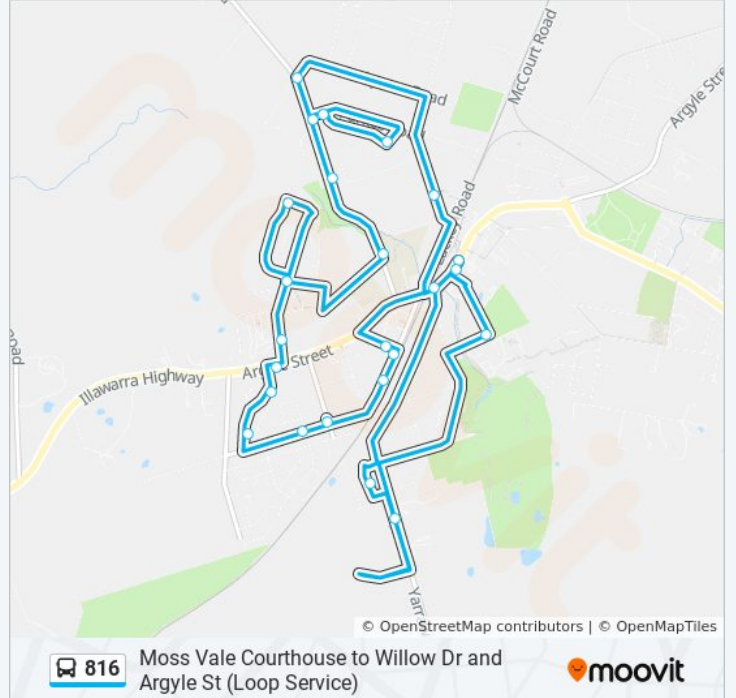

Moss Vale Courthouse to Willow Dr and Argyle St (Loop Service)

[Get The App](#)

The 816 bus line Moss Vale Courthouse to Willow Dr and Argyle St (Loop Service) has one route. For regular weekdays, their operation hours are:

(1) Moss Vale: 6:55 AM - 5:42 PM

Use the Moovit App to find the closest 816 bus station near you and find out when is the next 816 bus arriving.

Direction: Moss Vale

24 stops

[VIEW LINE SCHEDULE](#)

- Moss Vale Court House, Argyle St
- St Pauls Catholic Church, Garrett St
- Lytton Rd at Berrima Rd
- Anembo St at Amarina Av
- Parkes Rd at Anembo St
- Berrima Rd at Parkes Rd
- Berrima Rd before Watson Rd
- St Pauls International College, Waite St
- Willow Dr opp Dangar St
- Price St at Kennedy Cl
- Willow Dr opp Moss Vale Village Park
- Argyle St opp Willow Dr
- Acacia Park, Merrett Dr
- Merrett Dr at Paul Cres
- Janice Cres at Broughton St
- North St at Broughton St
- 47 Railway St
- Railway St at Spring St
- Spring St opp Connect Christian Church
- Argyle St opp Arthur St
- Monterey Av opp Rotaract Park

816 bus Info

Direction: Moss Vale

Stops: 24

Trip Duration: 24 min

Line Summary:

HarbisonCare, Yarrowa Rd

Mack St at Kirkham St

Leighton Gardens, Argyle St