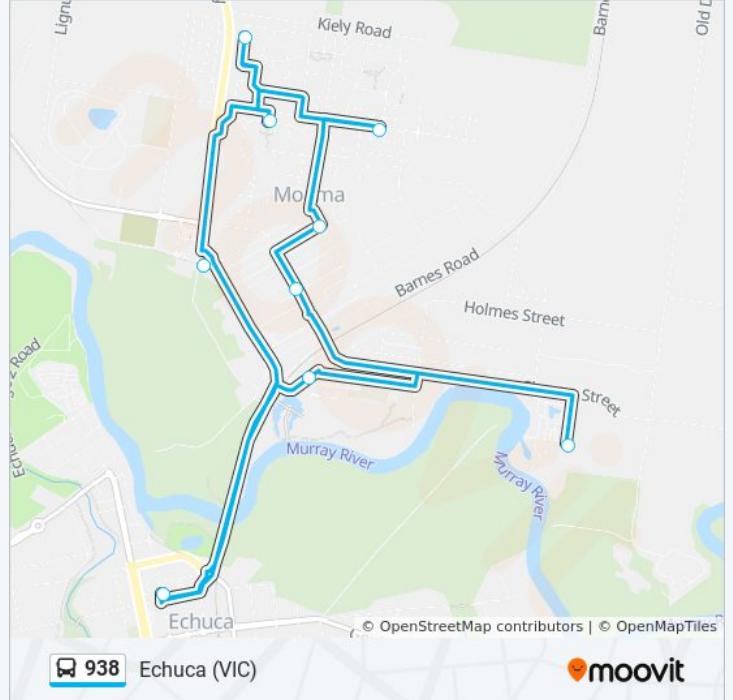

938

Echuca (VIC)

Get The App

The 938 bus line Echuca (VIC) has one route. For regular weekdays, their operation hours are:

(1) Echuca (VIC): 8:00 AM - 4:35 PM

Use the Moovit App to find the closest 938 bus station near you and find out when is the next 938 bus arriving.

**Direction: Echuca (VIC)**

11 stops

[VIEW LINE SCHEDULE](#)

- Old Echuca Post Office/Hare St
- Boundary Rd after Meninya St
- Moama Bowling Club, Shaw St
- Maidens Inn Caravan Park, Denilliquin St
- Moama Fire Station, Francis St
- Popplewell St at Martin St
- Nicholas Dr opp Glencoe Bvd
- Aberdeen Way opp Oban Cres
- Nile St opp Langwell Park
- Boundary Rd after Meninya St
- Old Echuca Post Office/Hare St

**938 bus Time Schedule**

Echuca (VIC) Route Timetable:

Sunday	Not Operational
Monday	8:00 AM - 4:35 PM
Tuesday	8:00 AM - 4:35 PM
Wednesday	8:00 AM - 4:35 PM
Thursday	8:00 AM - 4:35 PM
Friday	Not Operational
Saturday	Not Operational

**938 bus Info**

**Direction:** Echuca (VIC)

**Stops:** 11

**Trip Duration:** 35 min

**Line Summary:**

938 bus time schedules and route maps are available in an offline PDF at [moovitapp.com](https://moovitapp.com). Use the [Moovit App](#) to see live bus times, train schedule or subway schedule, and step-by-step directions for all public transit in Sydney.