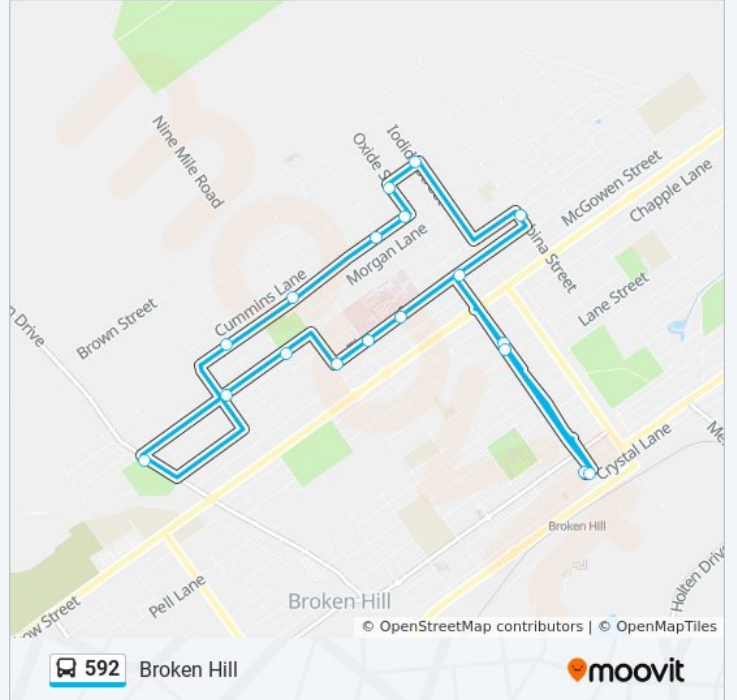

592

Broken Hill

Get The App

The 592 bus line Broken Hill has one route. For regular weekdays, their operation hours are:

(1) Broken Hill: 08:00 - 08:30

Use the Moovit App to find the closest 592 bus station near you and find out when is the next 592 bus arriving.

Direction: Broken Hill

18 stops

[VIEW LINE SCHEDULE](#)

- Argent St before Oxide St
- Oxide St before Chapple St
- Thomas St opp Broken Hill Base Hospital
- Thomas St at Bromide St
- Thomas St at Kaolin St
- Morgan St at Garnet St
- Morgan St at Jones St
- Brookfield Av at Morgan St
- Cummins St at Gossan St
- Cummins St at Kaolin St
- Cummins St at Chloride St
- Cummins St at Oxide St
- Oxide St at Wyman St
- Wyman St at Iodide St
- Zebina St at Fisher St
- Thomas St at Oxide St
- Oxide St after Chapple St
- Argent St at Oxide St

592 bus Time Schedule

Broken Hill Route Timetable:

Sunday	Not Operational
Monday	08:00 - 08:30
Tuesday	08:00 - 08:30
Wednesday	08:00 - 08:30
Thursday	08:00 - 08:30
Friday	08:00 - 08:30
Saturday	Not Operational

592 bus Info

Direction: Broken Hill

Stops: 18

Trip Duration: 30 min

Line Summary:

592 bus time schedules and route maps are available in an offline PDF at moovitapp.com. Use the [Moovit App](#) to see live bus times, train schedule or subway schedule, and step-by-step directions for all public transit in Sydney.