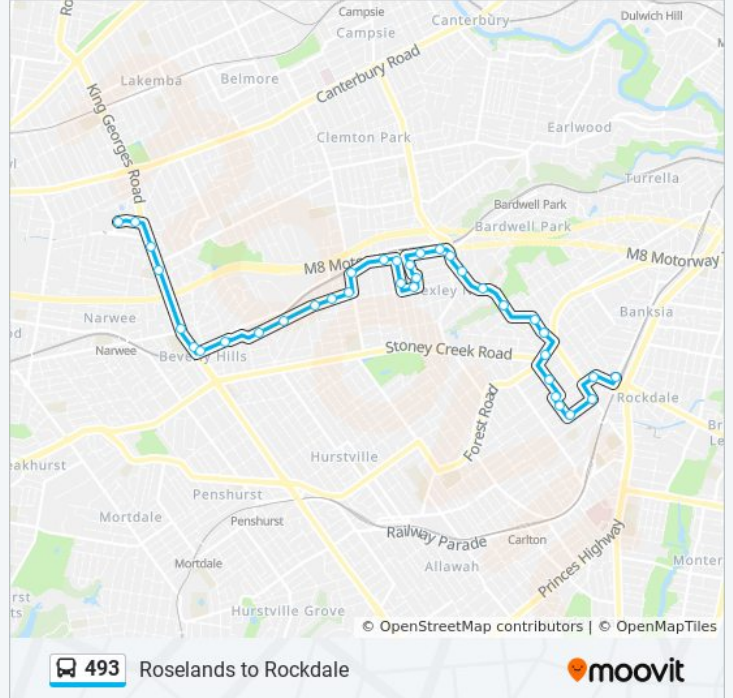

Roseland Ave before King Georges Rd

King Georges Rd opp Hilton Ave

King Georges Rd opp Beverly Hills North Public School

King Georges Rd at Ponyara Rd

Beverly Hills Station, King Georges Rd

Beverly Hills Station, Morgan St

Sunday	Not Operational
Monday	9:05 AM - 2:05 PM
Tuesday	9:05 AM - 2:05 PM
Wednesday	9:05 AM - 2:05 PM
Thursday	9:05 AM - 2:05 PM
Friday	Not Operational
Saturday	Not Operational

**493 bus Info**

**Direction:** Rockdale Stn (Railway St)

**Stops:** 36

**Trip Duration:** 30 min

**Line Summary:**

Bexley North Library, Shaw St  
 Bexley North Station, Bexley Rd  
 Bexley Rd opp Whitbread Park  
 Bexley North Anglican Church, Bexley Rd  
 Bexley Rd at Veron Rd  
 Bexley Rd opp Reginald St  
 Bexley Rd opp Godwin St  
 Bexley Shops, Forest Rd  
 Dunmore St N after Monomeeth St  
 Seaforth Park, Caledonian St  
 Seaforth St at Beaconsfield St  
 Connemarra St at Dunmore St S  
 Connemarra St at Harrow Rd  
 Watkin St opp King Edward St  
 Rockdale Station, Railway St, Stand F

**493 bus Info**

**Direction:** Roselands  
**Stops:** 36  
**Trip Duration:** 29 min  
**Line Summary:**

Whitbread Park, Bexley Rd

Bexley North Station, Bexley Rd

55 Shaw St

Shaw St at East Dr

East Dr opp Gilchrist Park