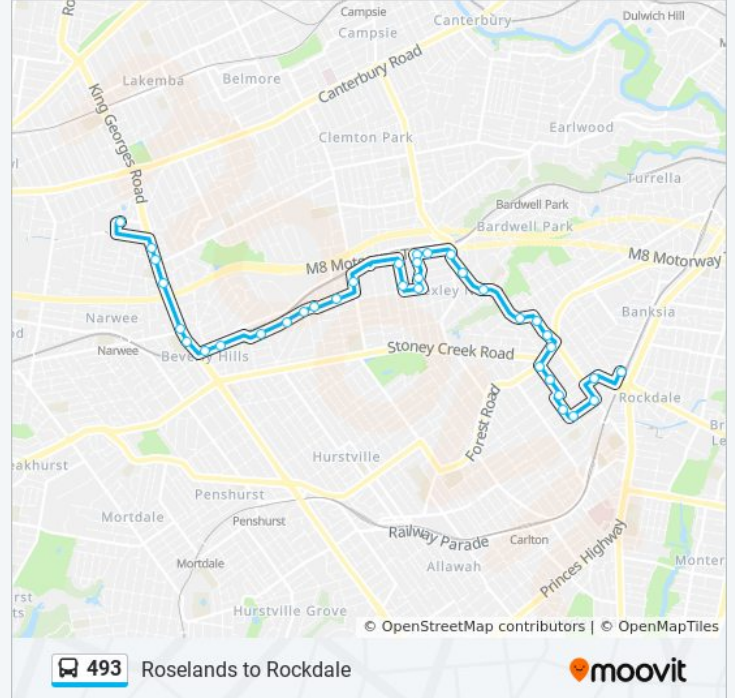

Roseland Ave before King Georges Rd

King Georges Rd opp Hilton Ave

King Georges Rd opp Beverly Hills North Public School

King Georges Rd at Ponyara Rd

Beverly Hills Station, King Georges Rd

Beverly Hills Station, Morgan St

**493 bus Info**

**Direction:** Roselands  
**Stops:** 36  
**Trip Duration:** 29 min  
**Line Summary:**

Whitbread Park, Bexley Rd

Bexley North Station, Bexley Rd

55 Shaw St

Shaw St at East Dr

East Dr opp Gilchrist Park

Morgan St at Ashby St

Morgan St before Westbrook St

Morgan St at Lee Ave

Morgan St opp Beverly Hills Station

Beverly Hills Girls High School, King Georges Rd

King Georges Rd at Broad Arrow Rd

King Georges Rd at Shorter Ave

King Georges Rd at Penshurst Rd

King Georges Rd at Hilton Ave

Roselands Shopping Centre, Roseland Ave,  
Stand A

493 bus time schedules and route maps are available in an offline PDF at [moovitapp.com](https://moovitapp.com). Use the [Moovit App](#) to see live bus times, train schedule or subway schedule, and step-by-step directions for all public transit in Sydney.