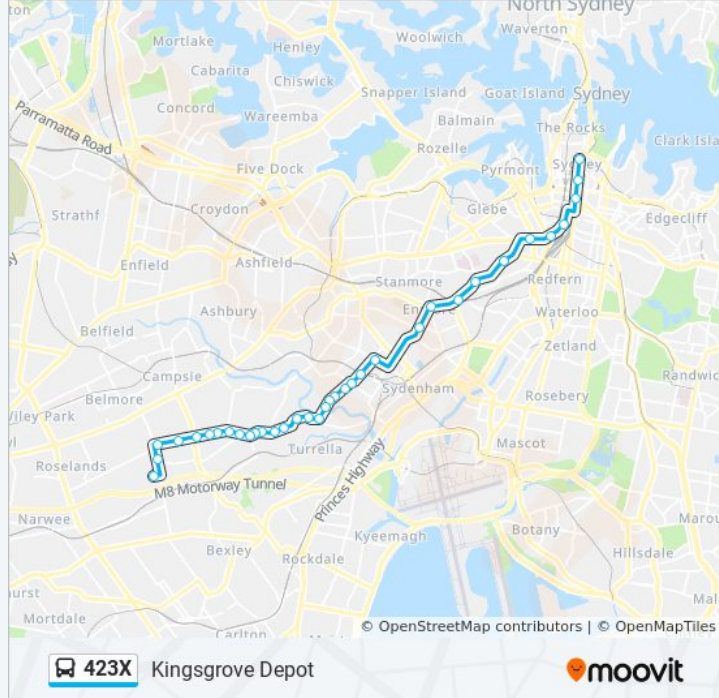

**423X bus Info**

**Direction:** Kingsgrove Depot

**Stops:** 35

**Trip Duration:** 73 min

**Line Summary:**

Homer St at Minnamorra Ave

Our Lady of Lourdes Church, Homer St

Earlwood Shops, Homer St, Stand F

Earlwood Shops, William St, Stand D

William St opp Cameron Ave

William St opp Woolcott St

William St opp Westfield St

William St at Main St

Clemtion Park Shops, William St

William St before Hilltop St

William St at Shackel Ave

Kingsgrove Rd opp Kingsgrove North High School

Kingsgrove Bus Depot, Richland St

**Direction: Martin Place**

37 stops

[VIEW LINE SCHEDULE](#)

Kingsgrove Bus Depot, Richland St

Kingsgrove Rd at Omnibus Rd

Kingsgrove North High School, Kingsgrove Rd

**423X bus Info**

**Direction:** Martin Place

**Stops:** 37

**Trip Duration:** 74 min

**Line Summary:**

Homer St opp Bayview Ave

Homer St opp Undercliffe Public School

Homer St opp Undercliffe Rd